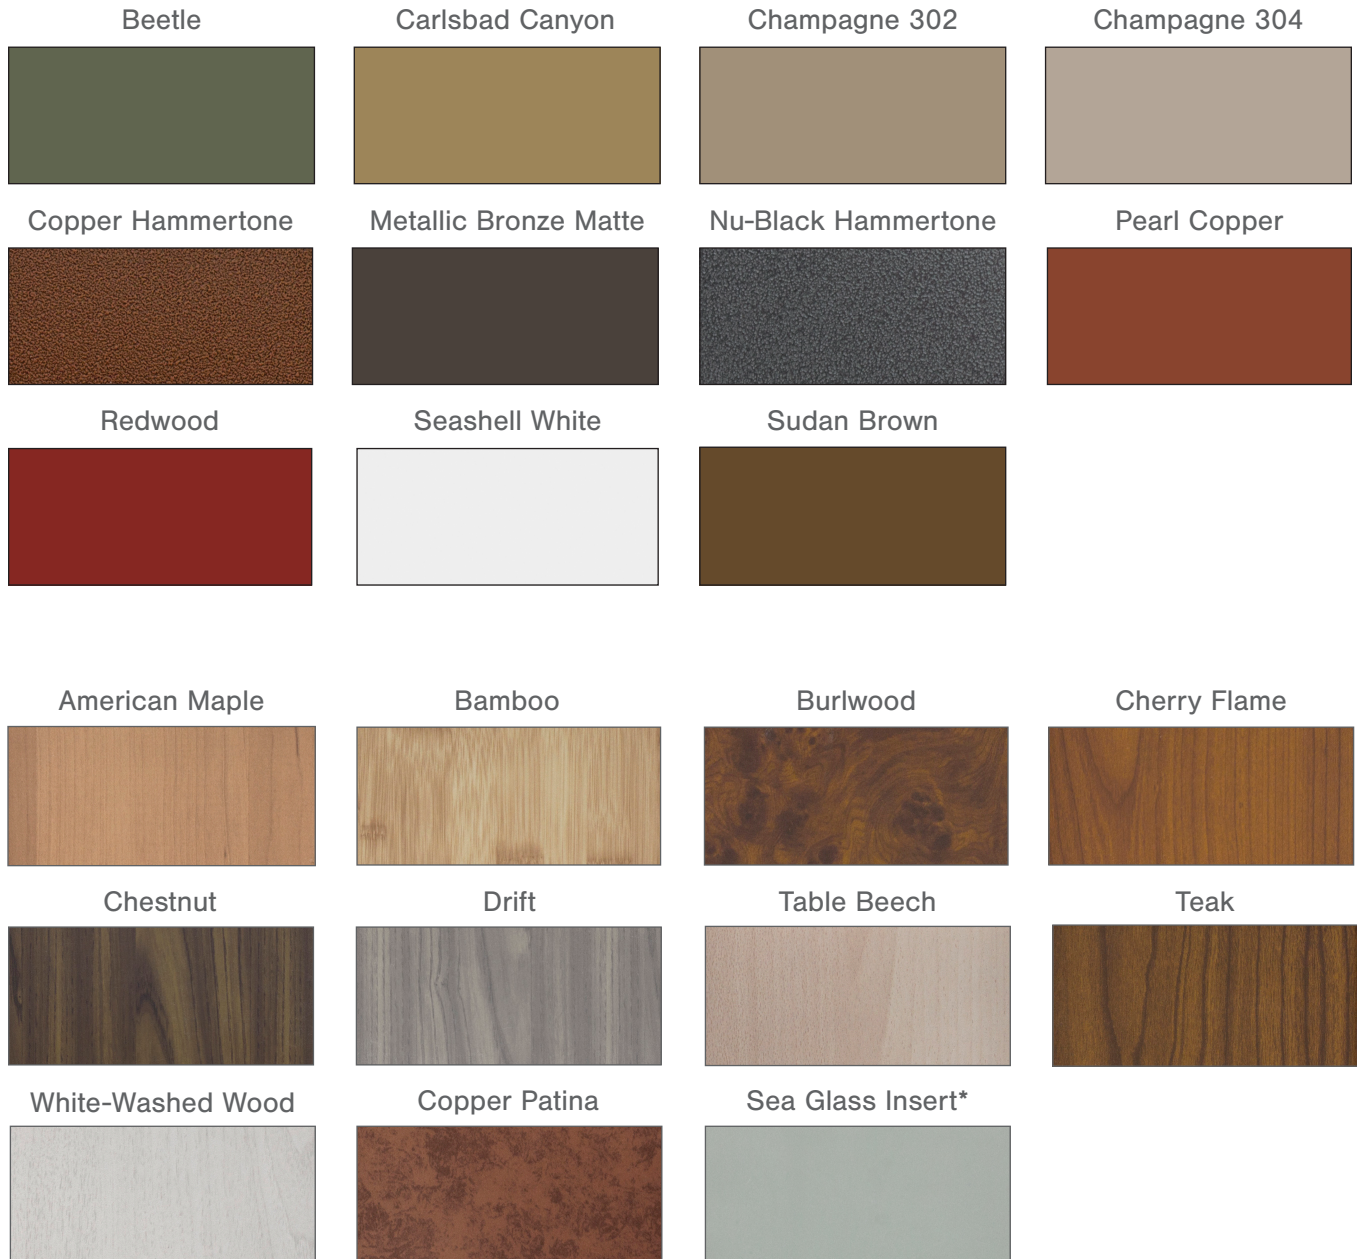

HAMPTON

KEY WEST

RIO

POWDER COAT FINISHES

Danver Stainless Outdoor Kitchens bring function and style together through our exclusive door styles. The stainless steel cabinetry, doors and drawer fronts provide functional strength and durability, while the extensive color palettes, realistic wood finishes bring style, color and design to what was once a drab space.

Our powder coat finishes are painted prior to assembly, limiting the chance of rust over time and providing a nearly maintenance-free finish. Danver Stainless Outdoor Kitchens has 11 colors to choose from, as well as realistic wood grain finishes, metallic hues and more.

*Sea Glass Insert is available in Seafoam Green, Cloud White and Sky Blue. Not all possibilities are represented here and not all finishes represented here are in stock. Paper and ink limitations of color samples as well as influence from heat and light may account for differences in actual color.