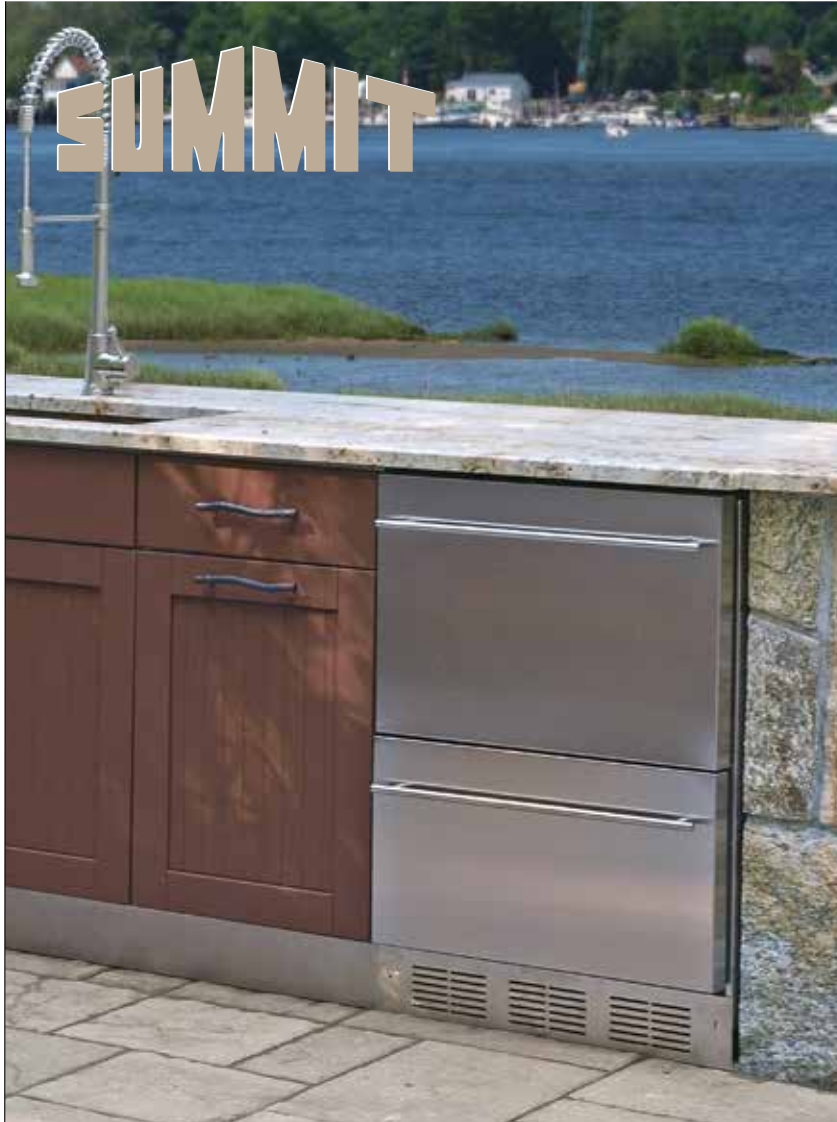

- U.L. approved for outdoor use
- Stainless steel exterior
- Built-in capable
- Ground Fault Circuit Interrupter
- Automatic defrost
- Adjustable thermostat

SUMMIT

Enjoy the strength and durability of stainless steel with an almost boundless selection of standard and custom color powder coats to complement an outdoor living space.

All-Refrigerators

SUMMIT

SPR3150S  * AUTO DEFROST

33¹/₄" H x 14⁷/₈" W x 22³/₄" D

15" wide all-refrigerator for built-in or freestanding use. Reversible door with lock. Black cabinet or fully wrapped stainless steel (SPR3150SCSS)