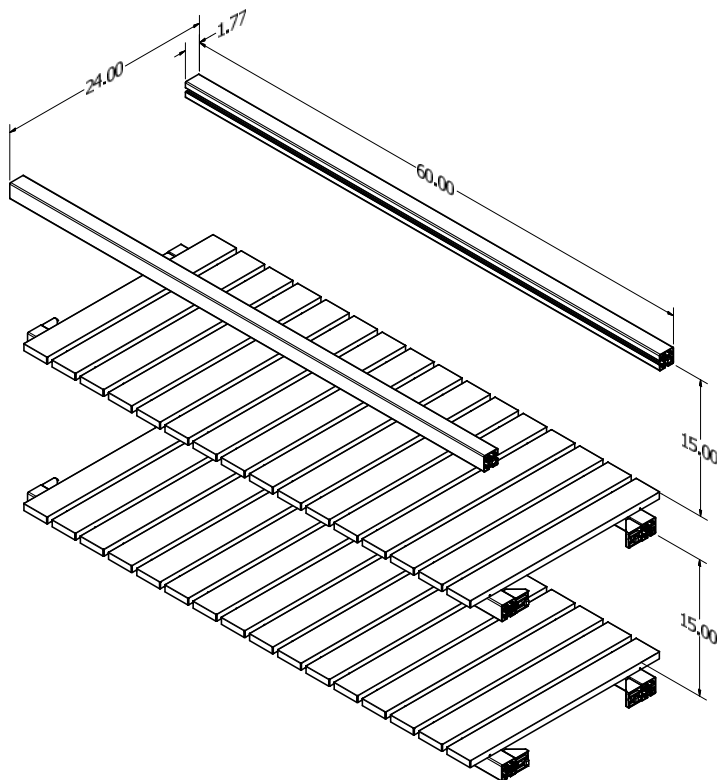

52.13"H (w/o countertop) x 24"D x 42"W and 60"W sections

Cosmopolitan Kitchen: Tall Shelving Section 42 and 60

[*Return to Table of Contents](#)

Product Description
Cosmopolitan Kitchen Tall Section 42 - 42"W x 24"D frame section. Attaches to Cosmopolitan Kitchen Tall Transition or Cosmopolitan Kitchen Tall End. Slats: specify one Powder Coat or Wood Grain color for Kitchen Tall Sections under Part Notes at no charge.
SKU
COSMOPOLITAN KITCHEN TALL SECTION 42