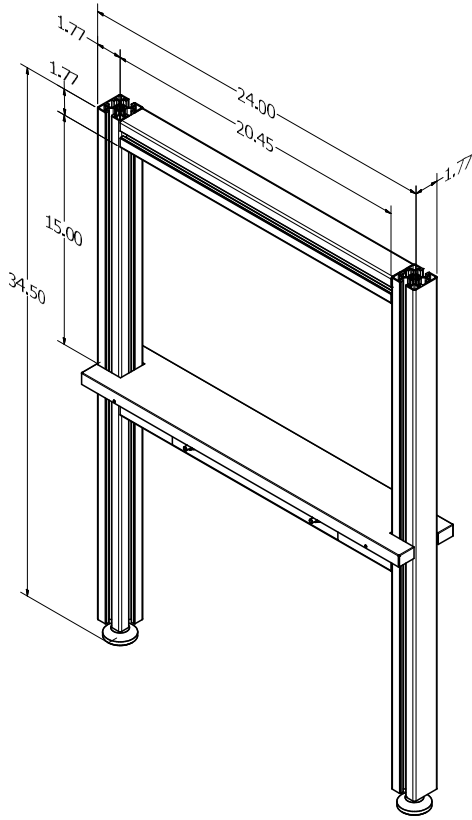

Cosmopolitan Kitchen: Transition and End

[*Return to Table of Contents](#)

Product Description
Cosmopolitan Kitchen Transition - 1.77"W x 34.5"H x 24"D Frame Middle Transition to be used between two Section pieces. Slat will match powdercoat color on adjacent Section.
SKU
COSMOPOLITAN KITCHEN TRANSITION