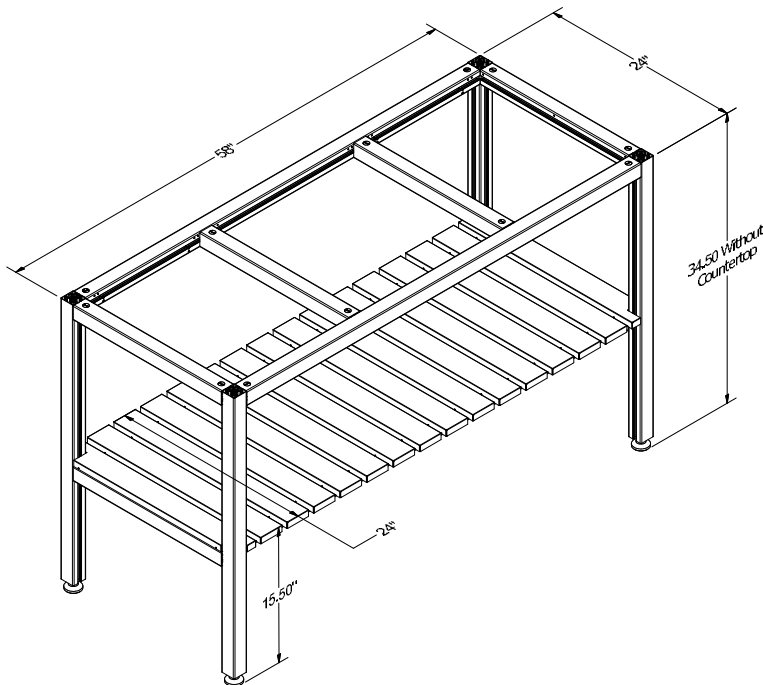

Cosmopolitan Tables : Eat & Prep

[*Return to Table of Contents](#)

Cosmopolitan Table Dining

Product Description
<p>Cosmopolitan Dining Table. 58"W x 24"D x 34.5"H without countertop. The feet allow for an extra 1.25" of height adjustment. Midnight Matte powder coated frame. Fixed narrow shelf – 12"W x 8.5"H from floor – with Walnut powder coated decorative slats to allow for stool seating. Up to 3 flat-packed tables PER skid.</p> <p>NOTE: Standard countertop that we provide is 12mm (.5") thick.</p> <p>NOTE: PC SLATS parts can be powder coated to match an Outdoor Kitchen.</p>
SKU
COSMOPOLITAN EAT
COSMOPOLITAN EAT PC SLATS

Cosmopolitan Table Prep

Product Description
<p>Cosmopolitan Prep Table. 58"W x 24"D x 34.5"H without countertop. The feet allow for an extra 1.25" of height adjustment. Midnight Matte powder coated frame. Fixed shelf – 24"W x 15.5"H from floor – with Walnut powder coated decorative slats. Up to 3 flat-packed tables PER skid.</p> <p>NOTE: Standard countertop that we provide is 12mm (.5") thick.</p> <p>NOTE: PC SLATS parts can be powder coated to match an Outdoor Kitchen.</p>
SKU
COSMOPOLITAN PREP
COSMOPOLITAN PREP PC SLATS