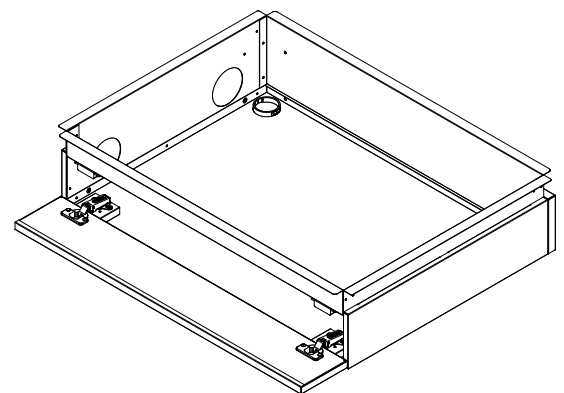

Product Description
Cosmopolitan Kitchen Trim Shell - generic shell to house drop-in appliances ONLY. Max drop-in cutout height=16.75", max depth=19.9". List manufacturer name, model, and cutout specs in Notes. Interior: Walnut woodgrain OR match woodgrain Slat selection. Exterior: specify a Powder Coat Color under Part Notes, wood grain unavailable.
SKU
COSMOPOLITAN TRIM KIT SHELL