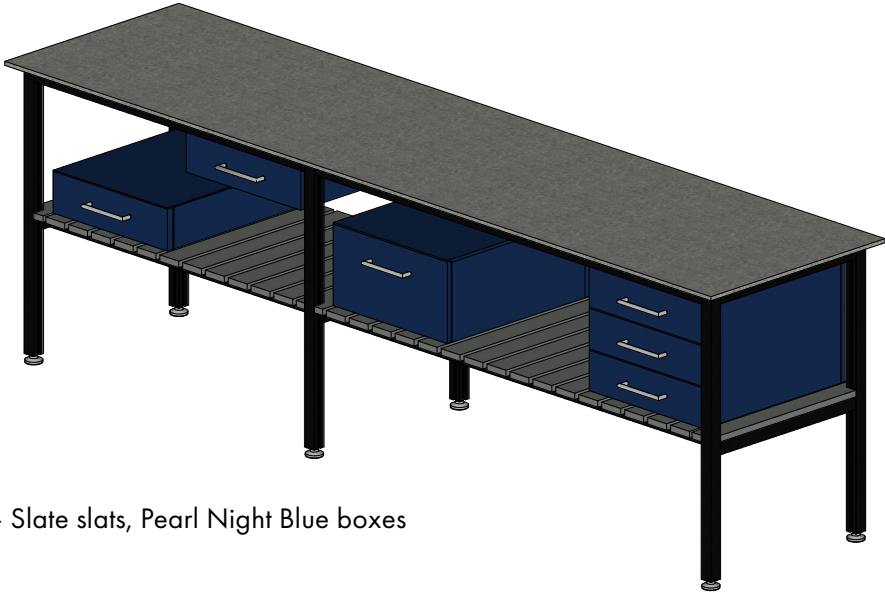

Cosmopolitan Kitchen: Powder Coat Examples

[*Return to Table of Contents](#)

Example 1 – Slate slats, Pearl Night Blue boxes