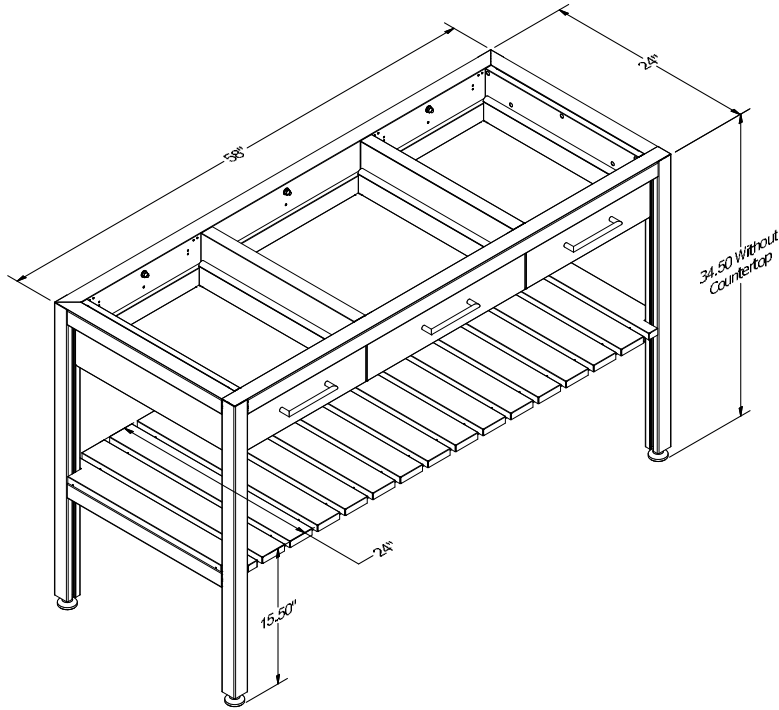

Cosmopolitan Table Prep ADA

Product Description
<p>Cosmopolitan Prep Table ADA. 58"W X 24"D X 32.5"H without countertop. The feet allow for an extra 1.25" of height adjustment. Midnight Matte powder coated frame. Fixed shelf – 24"W x 15.5"H from floor – with Walnut powder coated decorative slats.</p> <p>NOTE: Standard countertop that we provide is 12mm (.5") thick.</p> <p>NOTE: PC SLATS parts can be powder coated to match an Outdoor Kitchen.</p>
SKU
COSMOPOLITAN PREP ADA

Cosmopolitan Tables: Eat & Prep ADA with Casters

[*Return to Table of Contents](#)

Cosmopolitan Table Dining ADA With Casters

Product Description
<p>Cosmopolitan Dining Table ADA with 4x 316 SS locking casters. 58"W X 24"D X 32.5"H without countertop. Midnight Matte powder coated frame. Fixed narrow shelf – 12"W x 8"H from floor – with Walnut powder coated decorative slats to allow for stool seating.</p> <p>NOTE: Standard countertop that we provide is 12mm (.5") thick.</p> <p>NOTE: PC SLATS parts can be powder coated to match an Outdoor Kitchen.</p>
SKU
COSMOPOLITAN EAT ADA CASTERS

Cosmopolitan Tables: Store & Cook

[*Return to Table of Contents](#)

Cosmopolitan Table Storage

Product Description
<p>Cosmopolitan Storage Table. 58"W x 24"D x 34.5"H without countertop. The feet allow for an extra 1.25" of height adjustment. Midnight Matte powder coated frame. Fixed shelf –24"W x 15.5"H from floor – with Walnut powder coated decorative slats. Three 6"H storage drawers across tabletop with Walnut powder coated interior. 16"W left side drawer, 21"W middle drawer, and 16"W right side drawer. Up to 3 flat-packed tables PER skid.</p> <p>NOTE: Standard countertop that we provide is 12mm (.5") thick.</p> <p>NOTE: PC SLATS parts can be powder coated to match an Outdoor Kitchen.</p>
SKU
COSMOPOLITAN STORE
COSMOPOLITAN STORE PC SLATS