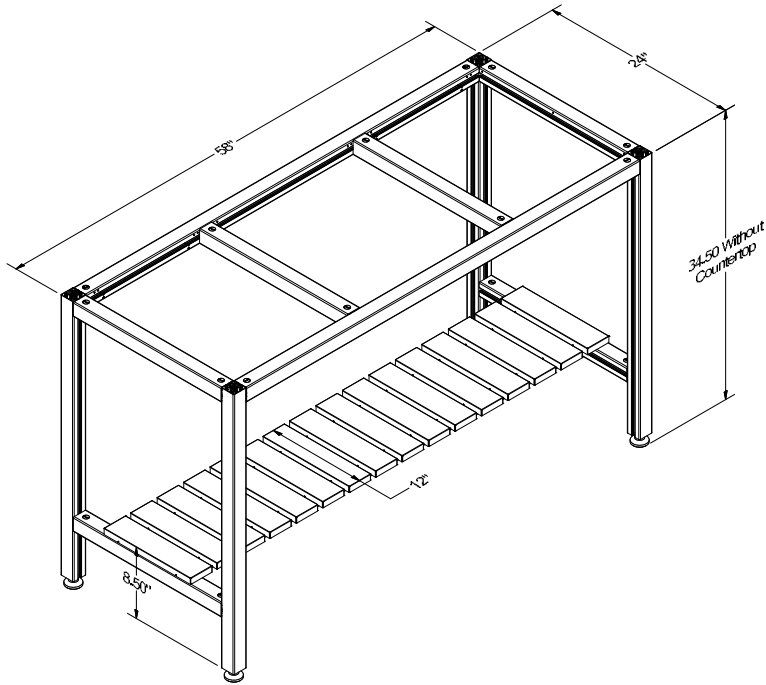

Cosmopolitan Tables : Eat & Prep

[*Return to Table of Contents](#)

Cosmopolitan Table Dining

Product Description
<p>Cosmopolitan Dining Table. 58"W x 24"D x 34.5"H without countertop. The feet allow for an extra 1.25" of height adjustment. Midnight Matte powder coated frame. Fixed narrow shelf – 12"W x 8.5"H from floor – with Walnut powder coated decorative slats to allow for stool seating. Up to 3 flat-packed tables PER skid.</p> <p>NOTE: Standard countertop that we provide is 12mm (.5") thick.</p> <p>NOTE: PC SLATS parts can be powder coated to match an Outdoor Kitchen.</p>
SKU
COSMOPOLITAN EAT
COSMOPOLITAN EAT PC SLATS

Cosmopolitan Table Prep

Product Description
<p>Cosmopolitan Prep Table. 58"W x 24"D x 34.5"H without countertop. The feet allow for an extra 1.25" of height adjustment. Midnight Matte powder coated frame. Fixed shelf – 24"W x 15.5"H from floor – with Walnut powder coated decorative slats. Up to 3 flat-packed tables PER skid.</p> <p>NOTE: Standard countertop that we provide is 12mm (.5") thick.</p> <p>NOTE: PC SLATS parts can be powder coated to match an Outdoor Kitchen.</p>
SKU
COSMOPOLITAN PREP
COSMOPOLITAN PREP PC SLATS