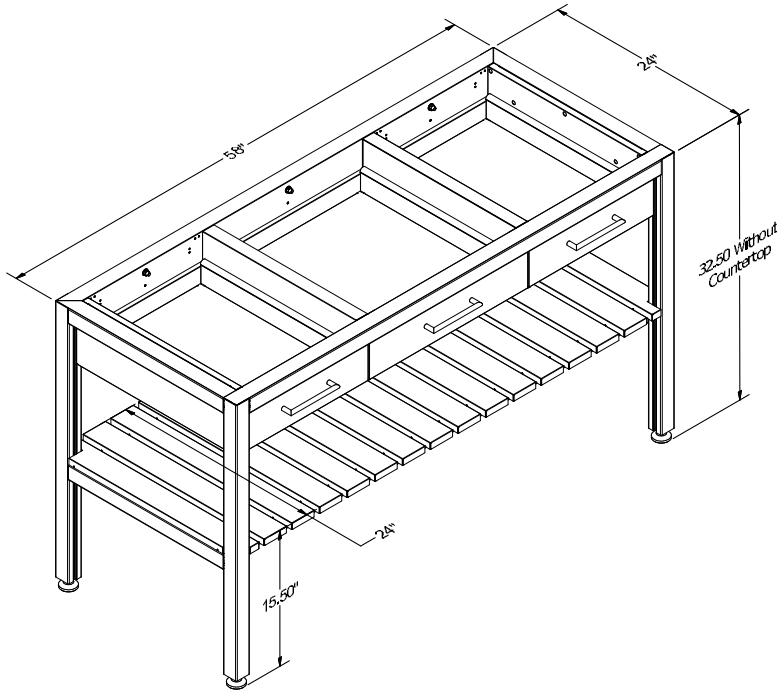

Cosmopolitan Tables: Store & Cook with Casters

[*Return to Table of Contents](#)

Cosmopolitan Table Storage With Casters

Product Description
<p>Cosmopolitan Storage Table with 4x 316 SS locking casters. 58"W x 24"D x 34.5"H without countertop. Midnight Matte powder coated frame. Fixed shelf –24"W x 15.5"H from floor – with Walnut powder coated decorative slats. Three 6"H storage drawers across tabletop with Walnut powder coated interior. 16"W left side drawer, 21"W middle drawer, and 16"W right side drawer.</p> <p>NOTE: Standard countertop that we provide is 12mm (.5") thick.</p> <p>NOTE: PC SLATS parts can be powder coated to match an Outdoor Kitchen.</p>
SKU
COSMOPOLITAN STORE CASTERS

Cosmopolitan Tables: Store & Cook ADA

[*Return to Table of Contents](#)

Cosmopolitan Table Storage ADA

Product Description
<p>Cosmopolitan Storage Table ADA. 58"W X 24"D X 32.5"H without countertop. The feet allow for an extra 1.25" of height adjustment. Midnight Matte powder coated frame. Fixed shelf –24"W x 15.5"H from floor – with Walnut powder coated decorative slats. Three 6"H storage drawers across tabletop with Walnut powder coated interior. 16"W left side drawer, 21"W middle drawer, and 16"W right side drawer.</p> <p>NOTE: Standard countertop that we provide is 12mm (.5") thick.</p> <p>NOTE: PC SLATS parts can be powder coated to match an Outdoor Kitchen.</p>
SKU
COSMOPOLITAN STORE ADA