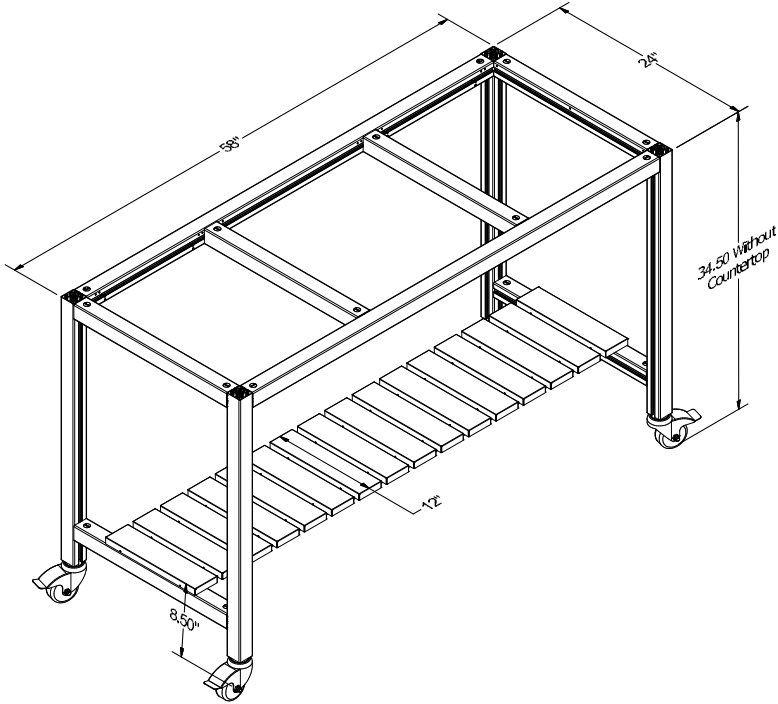

Cosmopolitan Tables: Eat & Prep with Casters

[*Return to Table of Contents](#)

Cosmopolitan Table Dining With Casters

Product Description
Cosmopolitan Dining Table with 4x 316 SS locking casters. 58"W x 24"D x 34.5"H without countertop. Midnight Matte powder coated frame. Fixed narrow shelf – 12"W x 8.5"H from floor – with Walnut powder coated decorative slats to allow for stool seating.   NOTE: Standard countertop that we provide is 12mm (.5") thick.   NOTE: PC SLATS parts can be powder coated to match an Outdoor Kitchen.
SKU
COSMOPOLITAN EAT CASTERS