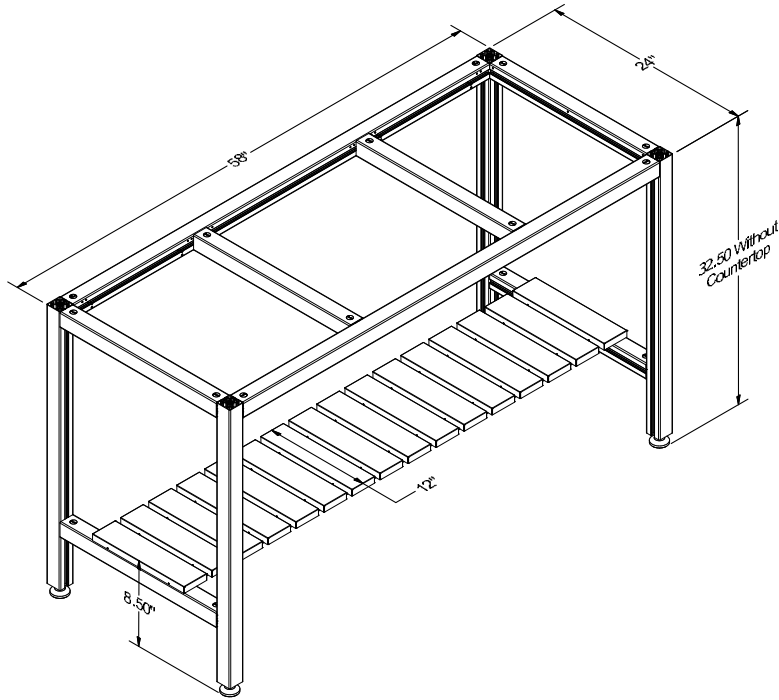

Cosmopolitan Tables: Eat & Prep ADA

[*Return to Table of Contents](#)

Cosmopolitan Table Dining ADA

Product Description
Cosmopolitan Dining Table ADA. 58"W X 24"D X 32.5"H without countertop. The feet allow for an extra 1.25" of height adjustment. Midnight Matte powder coated frame. Fixed narrow shelf – 12"W x 8.5"H from floor – with Walnut powder coated decorative slats to allow for stool seating.   NOTE: Standard countertop that we provide is 12mm (.5") thick.   NOTE: PC SLATS parts can be powder coated to match an Outdoor Kitchen.
SKU
COSMOPOLITAN EAT ADA