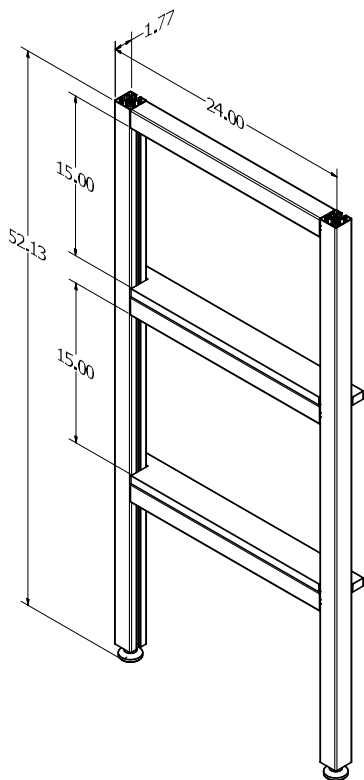

52.13"H (w/o countertop) x 24"D x 42"W and 60"W sections

Cosmopolitan Kitchen: Tall Shelving Section 42 and 60

[*Return to Table of Contents](#)

Product Description
Cosmopolitan Kitchen Tall Section 42 - 42"W x 24"D frame section. Attaches to Cosmopolitan Kitchen Tall Transition or Cosmopolitan Kitchen Tall End. Slats: specify one Powder Coat or Wood Grain color for Kitchen Tall Sections under Part Notes at no charge.
SKU
COSMOPOLITAN KITCHEN TALL SECTION 42

Product Description
Cosmopolitan Kitchen Tall Section 60 - 60"W x 24"D frame section. Attaches to Cosmopolitan Kitchen Tall Transition or Cosmopolitan Kitchen Tall End. Slats: specify one Powder Coat or Wood Grain color for Kitchen Tall Sections under Part Notes at no charge.
SKU
COSMOPOLITAN KITCHEN TALL SECTION 60

Cosmopolitan Kitchen: Tall Shelving Transition and End

[*Return to Table of Contents](#)

Product Description
Cosmopolitan Kitchen Tall Transition - 1.77"W x 52.13"H x 24"D Frame Middle Transition to be used between two Section pieces. Slat will match powdercoat color on adjacent Section.
*Feet allow for 1" upwards height adjustment
SKU
COSMOPOLITAN KITCHEN TALL TRANSITION