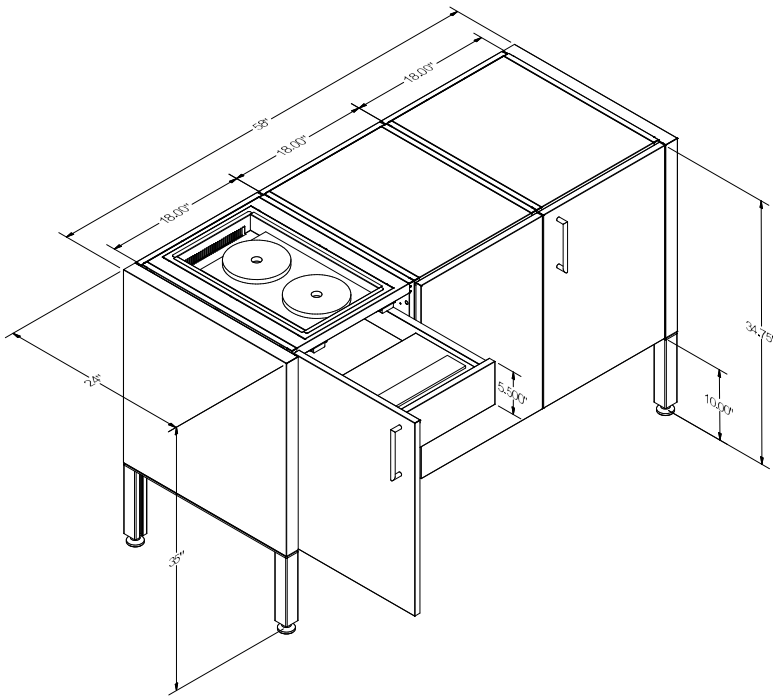

Cosmopolitan Tables: ADA Wheelchair Access

[*Return to Table of Contents](#)

Cosmopolitan Table Wheelchair Access

Product Description
Cosmopolitan ADA Wheelchair Access Table. 58"W x 24"D x 32.5"H without countertop. The feet allow for an extra 1.25" of height adjustment. Midnight Matte powder coated frame.
NOTE: Standard countertop that we provide is 12mm (.5") thick.
SKU
COSMOPOLITAN TABLE ACCESS ADA

Cosmopolitan Tables: Cosmopolitan Buffet Cook & Buffet Store

[*Return to Table of Contents](#)

Product Description
<p>Cosmopolitan Cooking Buffet. 58"W x 24"D x 35"H. Furniture-inspired, powder coated stainless steel frame-based cabinets with storage. Finished on all four sides. 10"H leg with adjustable foot. Three 18"W cabinets powder coated Midnight Matte with Walnut wood grain drawer box. Buffet drawer box wood grain color can be changed to match an outdoor kitchen wood grain color or existing Dealer Display. Add wood grain color in Part Notes. One left side cabinet with 5.5"H nested drawer and deep storage drawer. Nested drawer is prepped to fit the Invisacook 2-burner induction unit 110V (sold separately). Two storage cabinets, each with a full depth, adjustable shelf.</p>
SKU
COSMOPOLITAN BUFFET COOK