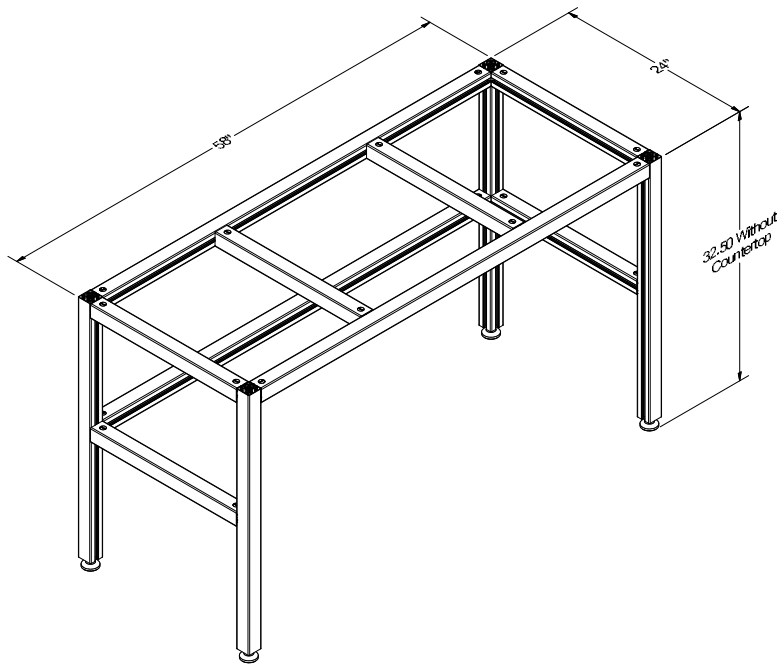

Cosmopolitan Tables: ADA Wheelchair Access

[*Return to Table of Contents](#)

Cosmopolitan Table Wheelchair Access

Product Description
Cosmopolitan ADA Wheelchair Access Table. 58"W x 24"D x 32.5"H without countertop. The feet allow for an extra 1.25" of height adjustment. Midnight Matte powder coated frame.
NOTE: Standard countertop that we provide is 12mm (.5") thick.
SKU
COSMOPOLITAN TABLE ACCESS ADA