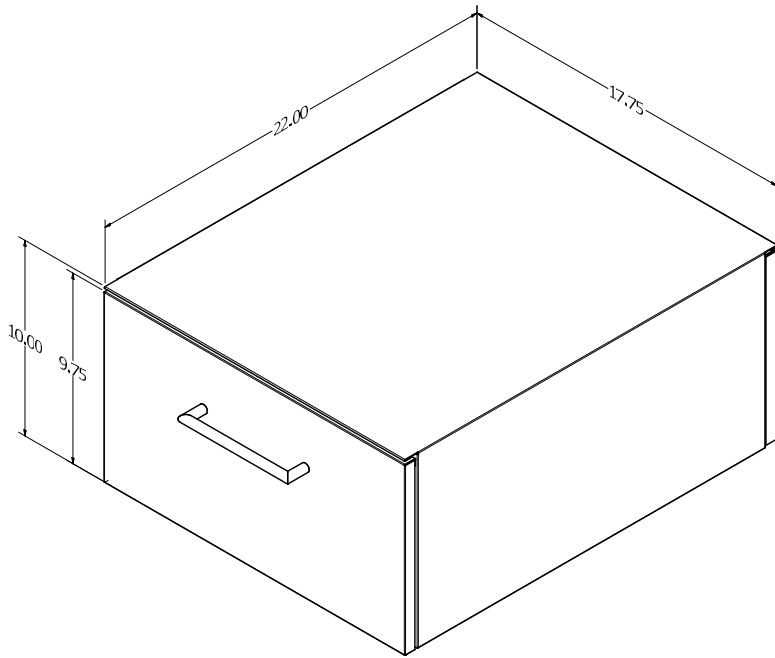

Cosmopolitan Kitchen: Tall Storage 18 and Triple Storage 18

[*Return to Table of Contents](#)

Product Description
Cosmopolitan Kitchen Tall Storage 18 - 17.75"W x 10"H x 22"D single storage drawer box. Attaches to Cosmopolitan Kitchen shelf. Interior: Walnut woodgrain OR match woodgrain Slat selection. Exterior: specify a Powder Coat Color under Part Notes, wood grain unavailable.
SKU
COSMOPOLITAN KITCHEN TALL STORAGE 18