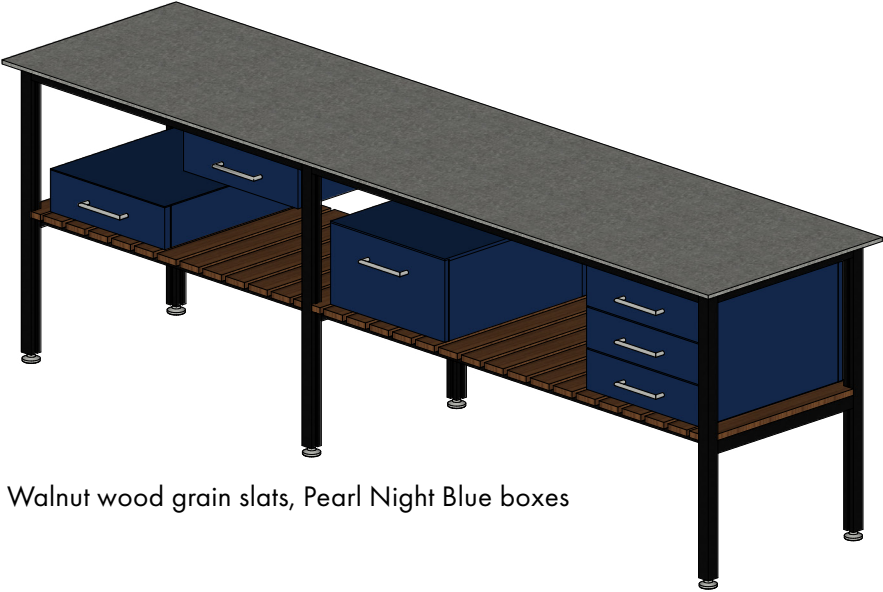

Example 3 – Walnut wood grain slats, Pearl Night Blue boxes