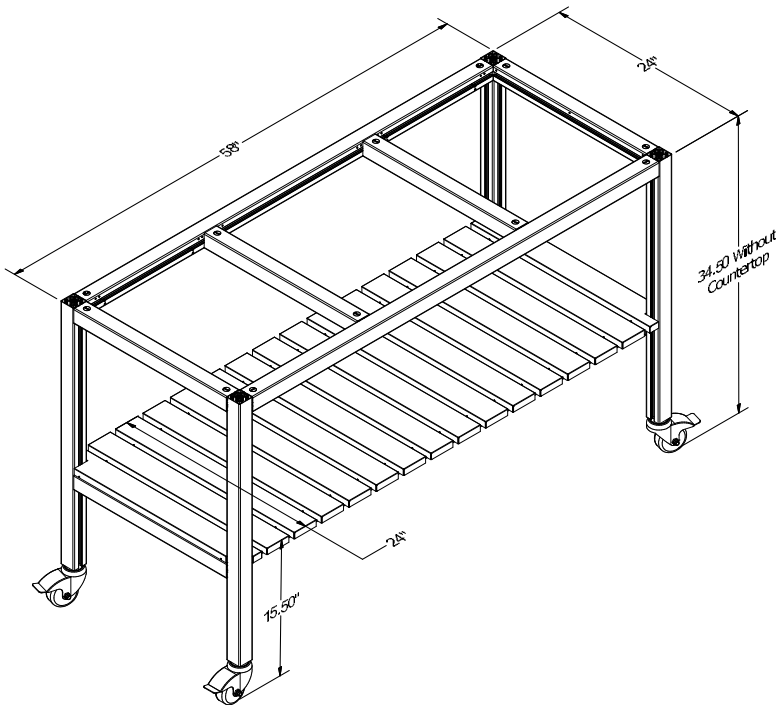

Cosmopolitan Table Prep With Casters

Product Description
Cosmopolitan Prep Table with 4x 316 SS locking casters. 58"W x 24"D x 34.5"H without countertop. Midnight Matte powder coated frame. Fixed shelf – 24"W x 15.5"H from floor – with Walnut powder coated decorative slats.   NOTE: Standard countertop that we provide is 12mm (.5") thick.   NOTE: PC SLATS parts can be powder coated to match an Outdoor Kitchen.
SKU
COSMOPOLITAN PREP CASTERS