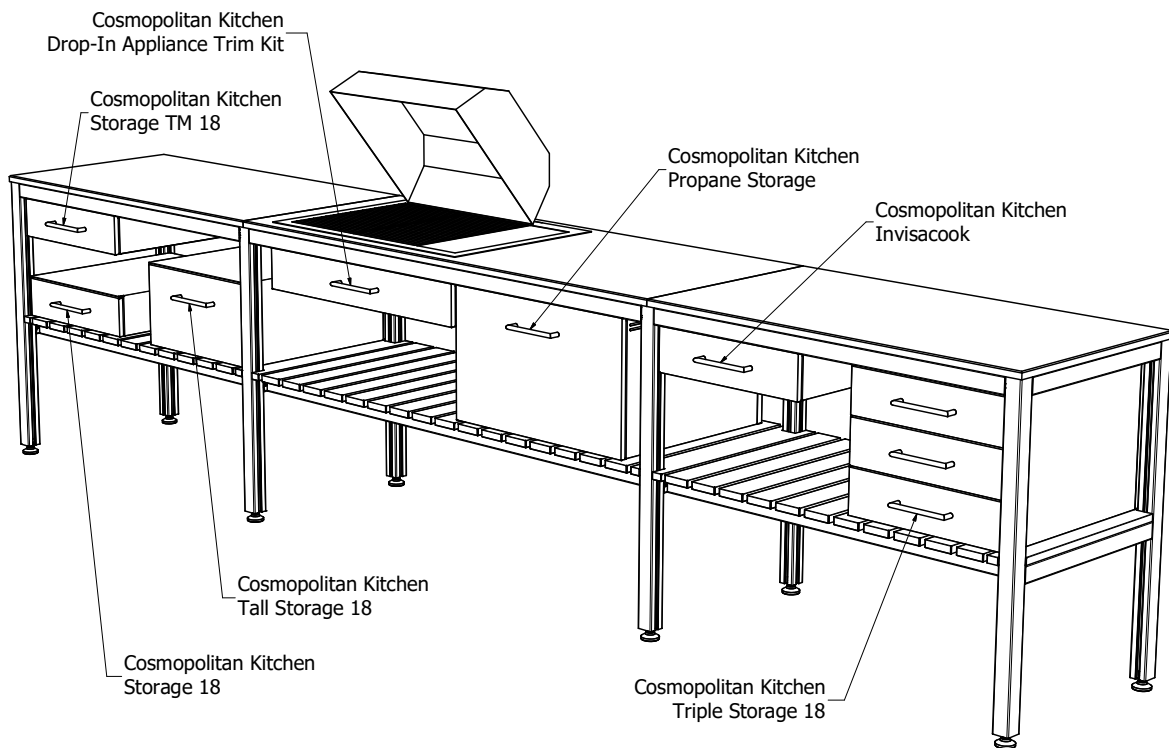

Cosmopolitan Kitchen: Frame Parts and Accessory Parts

[*Return to Table of Contents](#)