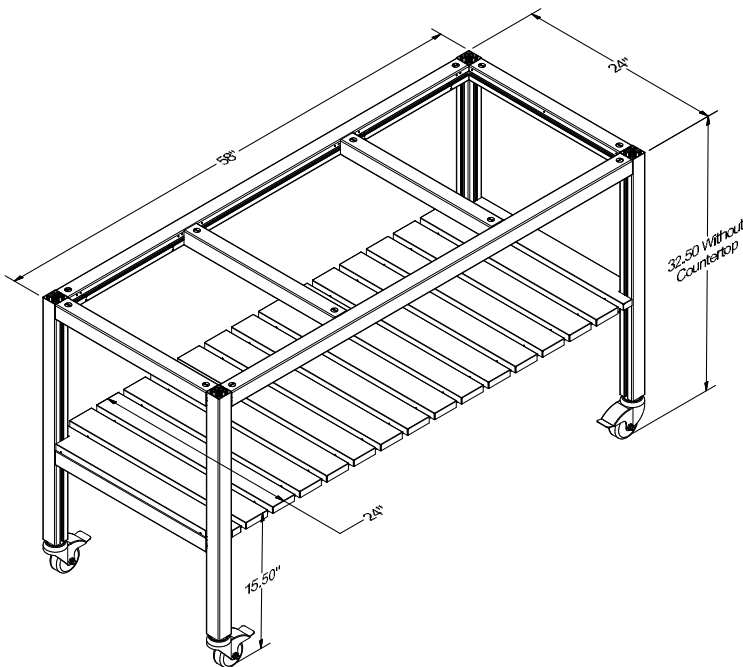

Cosmopolitan Table Prep ADA With Casters

Product Description
Cosmopolitan Prep Table ADA with 4x 316 SS locking casters. 58"W X 24"D X 32.5"H without countertop. Midnight Matte powder coated frame. Fixed shelf – 24"W x 15.5"H from floor – with Walnut powder coated decorative slats.   NOTE: Standard countertop that we provide is 12mm (.5") thick.   NOTE: PC SLATS parts can be powder coated to match an Outdoor Kitchen.
SKU
COSMOPOLITAN PREP ADA CASTERS