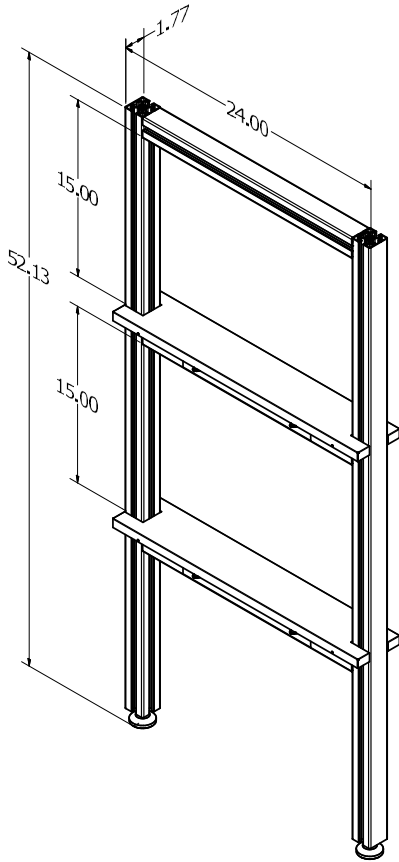

Cosmopolitan Kitchen: Tall Shelving Transition and End

[*Return to Table of Contents](#)