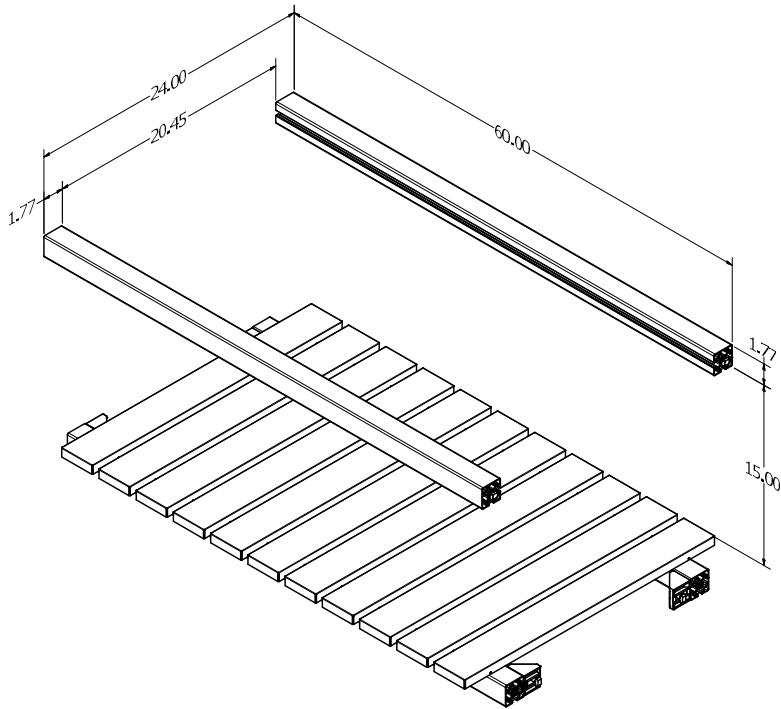

(Multiple exterior selections or slat selections are not allowed.)

Cosmopolitan Kitchen: Section 42 and Section 60

[*Return to Table of Contents](#)

Product Description

Cosmopolitan Kitchen Section 42 - 42"W x 24"D frame section. Attaches to Cosmopolitan Kitchen Transition or Cosmopolitan Kitchen End. Slats: specify one Powder Coat or Wood Grain color for Kitchen Sections under Part Notes at no charge.