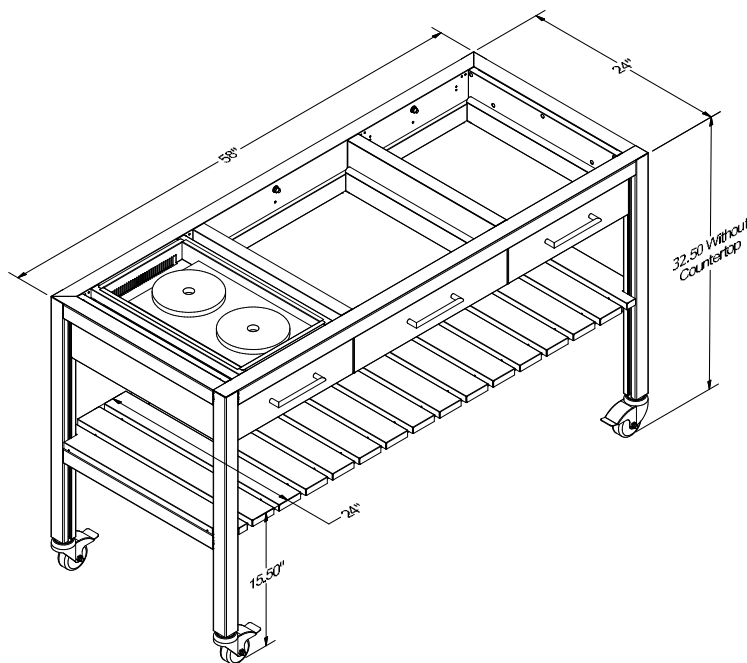

Cosmopolitan Table Cook With Casters ADA

Product Description
Cosmopolitan Cooking Table ADA with 4x 316 SS locking casters. 58"W X 24"D X 32.5"H without countertop. Midnight Matte powder coated frame. Fixed shelf –24"W x 15.5"H from floor – with Walnut powder coated decorative slats. Prepped to fit Invisacook 2-burner induction unit 110V (sold separately: INVISACOOK 2 BURNERS 110V). Three 6"H drawers across tabletop with Walnut powder coated interior. 16"W left side drawer with insert for Invisacook control panel and storage behind. 21"W middle storage drawer and 16"W right side storage drawer.   NOTE: Standard countertop that we provide is 12mm (.5") thick. This is the maximum thickness for Invisacook to function properly.   NOTE: PC SLATS parts can be powder coated to match an Outdoor Kitchen.
SKU
COSMOPOLITAN COOK ADA CASTERS