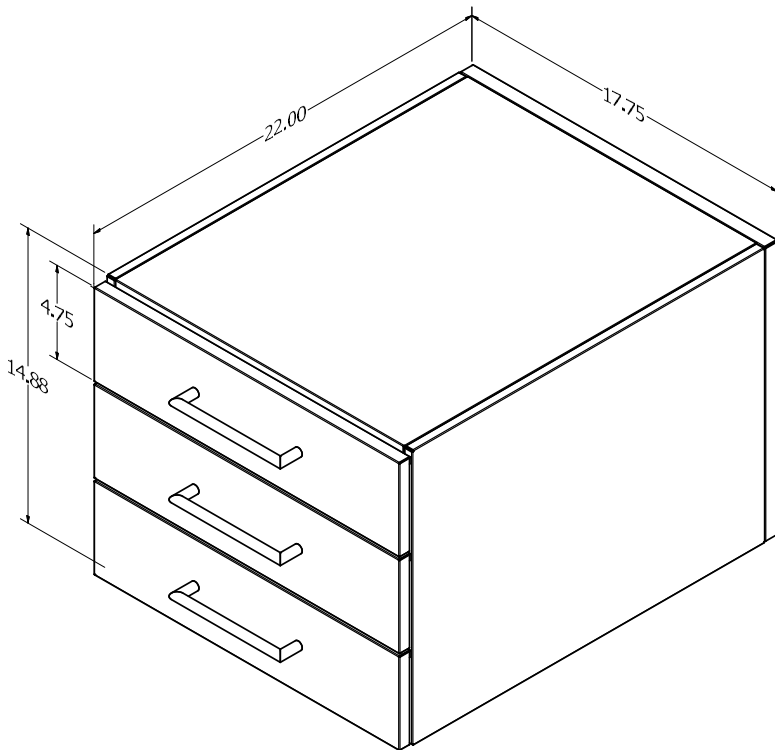

Product Description
Cosmopolitan Kitchen Triple Storage 18 - 17.75"W x 14.88"H x 22"D Triple storage drawer box. Attaches to Cosmopolitan Kitchen shelf. Interior: Walnut woodgrain OR match woodgrain Slat selection. Exterior: specify a Powder Coat Color under Part Notes, wood grain unavailable.
SKU
COSMOPOLITAN KITCHEN TRIPLE STORAGE 18