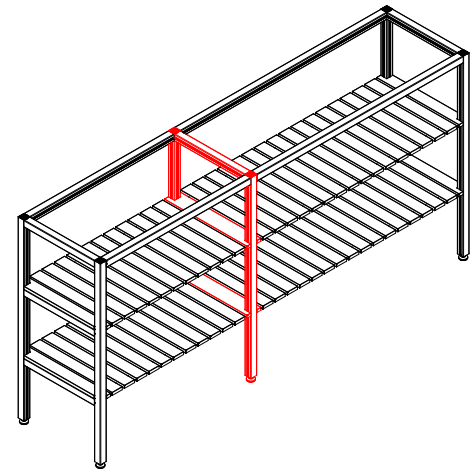

Product Description
Cosmopolitan Kitchen Tall Section 60 - 60"W x 24"D frame section. Attaches to Cosmopolitan Kitchen Tall Transition or Cosmopolitan Kitchen Tall End. Slats: specify one Powder Coat or Wood Grain color for Kitchen Tall Sections under Part Notes at no charge.
SKU
COSMOPOLITAN KITCHEN TALL SECTION 60

Cosmopolitan Kitchen: Tall Shelving Transition and End

[*Return to Table of Contents](#)

Product Description
Cosmopolitan Kitchen Tall Transition - 1.77"W x 52.13"H x 24"D Frame Middle Transition to be used between two Section pieces. Slat will match powdercoat color on adjacent Section.
*Feet allow for 1" upwards height adjustment
SKU
COSMOPOLITAN KITCHEN TALL TRANSITION