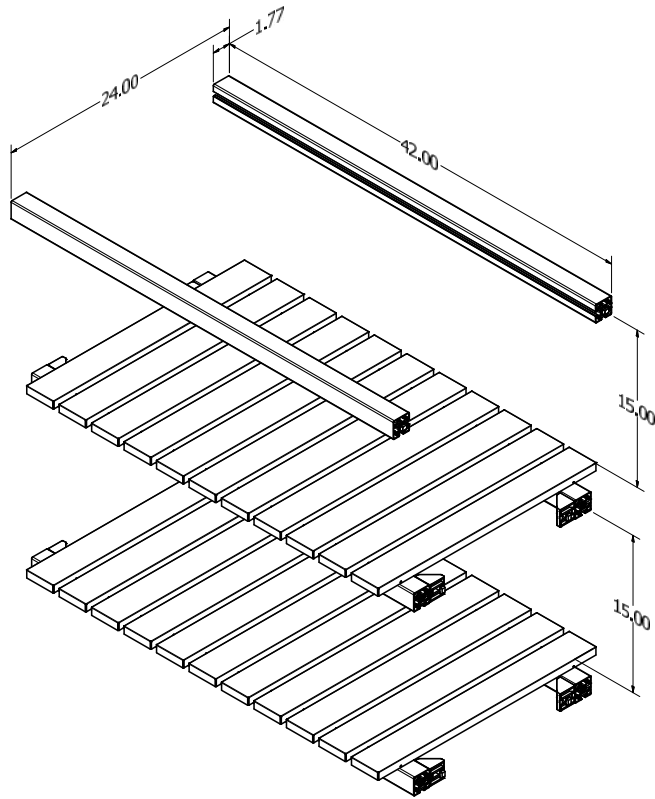

52.13"H (w/o countertop) x 24"D x 42"W and 60"W sections

Cosmopolitan Kitchen: Tall Shelving Section 42 and 60

[*Return to Table of Contents](#)

Product Description
Cosmopolitan Kitchen Tall Section 42 - 42"W x 24"D frame section. Attaches to Cosmopolitan Kitchen Tall Transition or Cosmopolitan Kitchen Tall End. Slats: specify one Powder Coat or Wood Grain color for Kitchen Tall Sections under Part Notes at no charge.
SKU
COSMOPOLITAN KITCHEN TALL SECTION 42