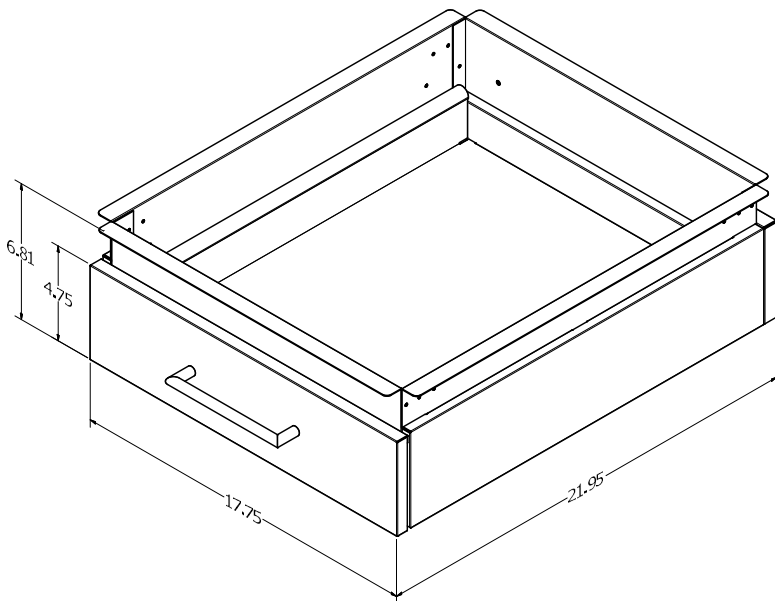

Product Description
Cosmopolitan Kitchen Storage TM 18 - 17.75"W x 6.8"H x 22"D Top mounted single storage drawer box to Cosmopolitan Kitchen frame. Interior: Walnut woodgrain OR match woodgrain Slat selection. Exterior: specify a Powder Coat Color under Part Notes, wood grain unavailable.
SKU
COSMOPOLITAN KITCHEN STORAGE TM 18