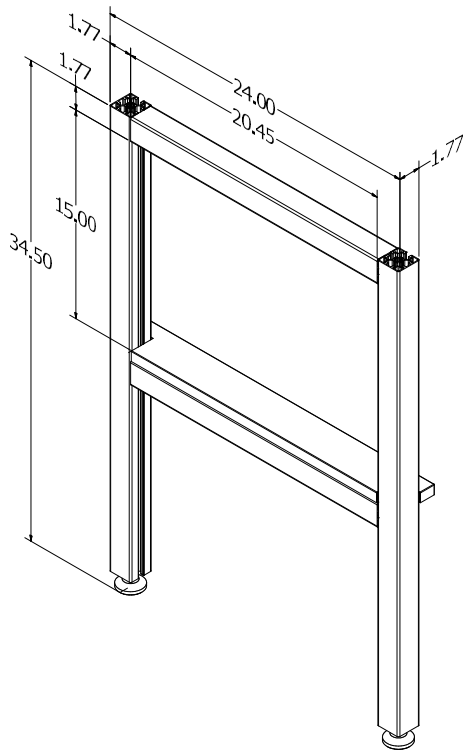

SKU

COSMOPOLITAN KITCHEN SECTION 60

Cosmopolitan Kitchen: Transition and End

[*Return to Table of Contents](#)

Product Description
Cosmopolitan Kitchen Transition - 1.77"W x 34.5"H x 24"D Frame Middle Transition to be used between two Section pieces. Slat will match powdercoat color on adjacent Section.
SKU
COSMOPOLITAN KITCHEN TRANSITION

Product Description
Cosmopolitan Kitchen End - 1.77"W x 34.5"H x 24"D Frame End to be used next to a Section piece. Slat will match powdercoat color on adjacent Section.
SKU
COSMOPOLITAN KITCHEN END

Cosmopolitan Kitchen: Tall Shelving