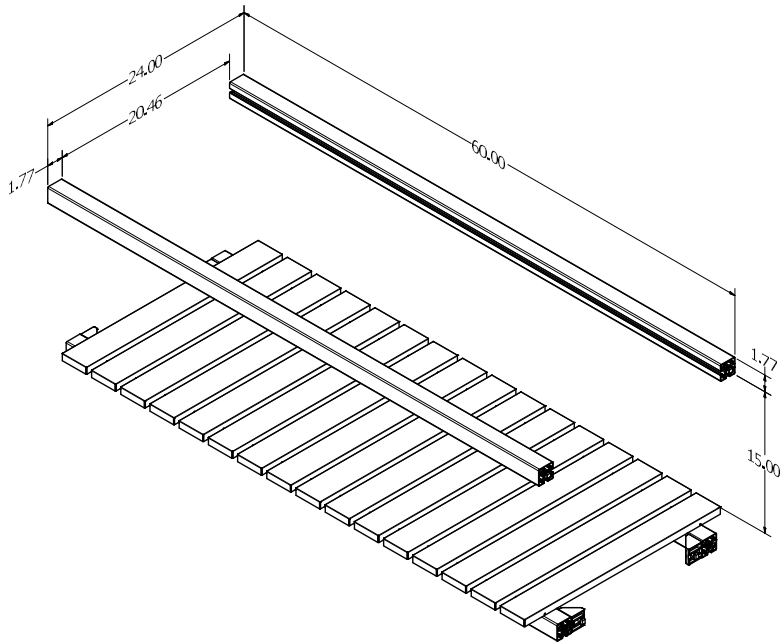

Product Description

Cosmopolitan Kitchen Section 60 - 60"W x 24"D frame section. Attaches to Cosmopolitan Kitchen Transition or Cosmopolitan Kitchen End. Slats: specify one Powder Coat or Wood Grain color for Kitchen Sections under Part Notes at no charge.

SKU

COSMOPOLITAN KITCHEN SECTION 60