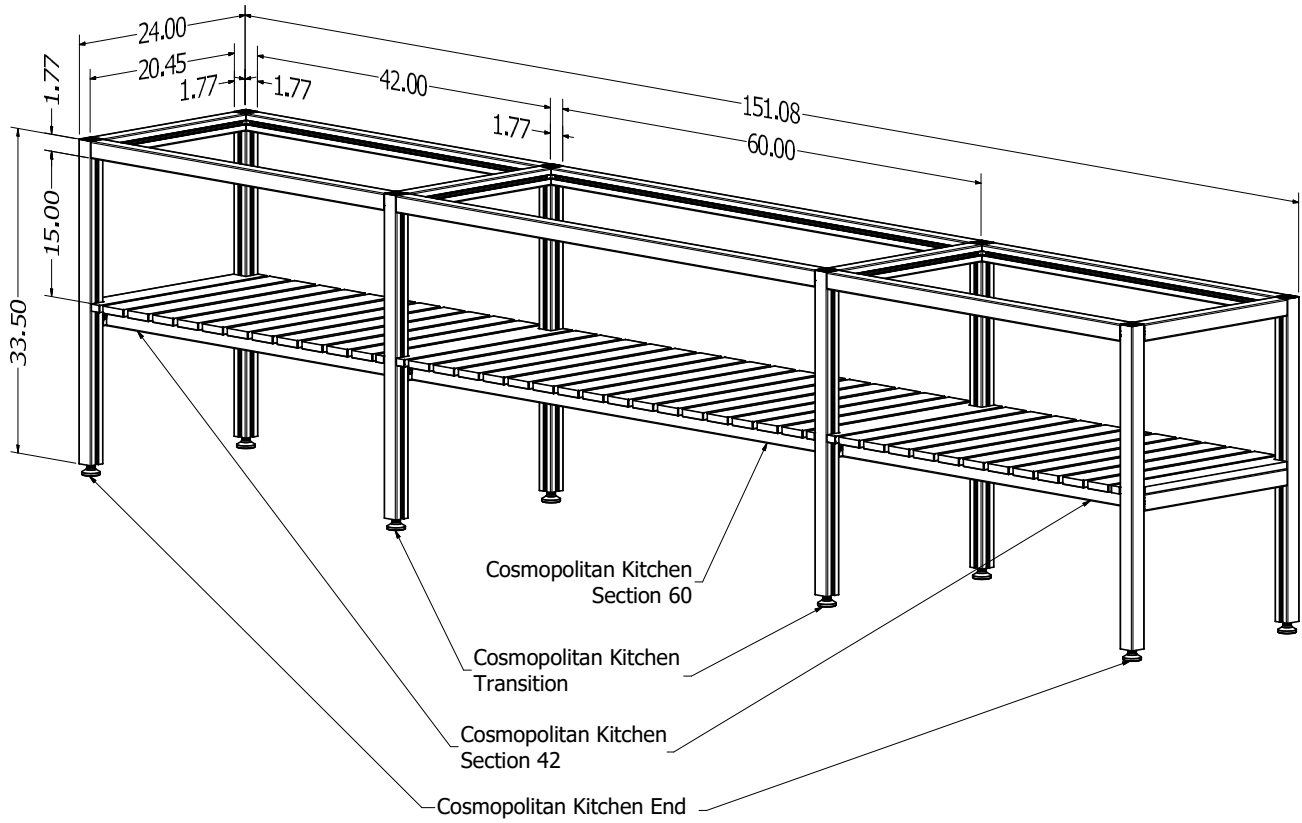

Cosmopolitan Kitchen: Frame Parts and Accessory Parts

[*Return to Table of Contents](#)