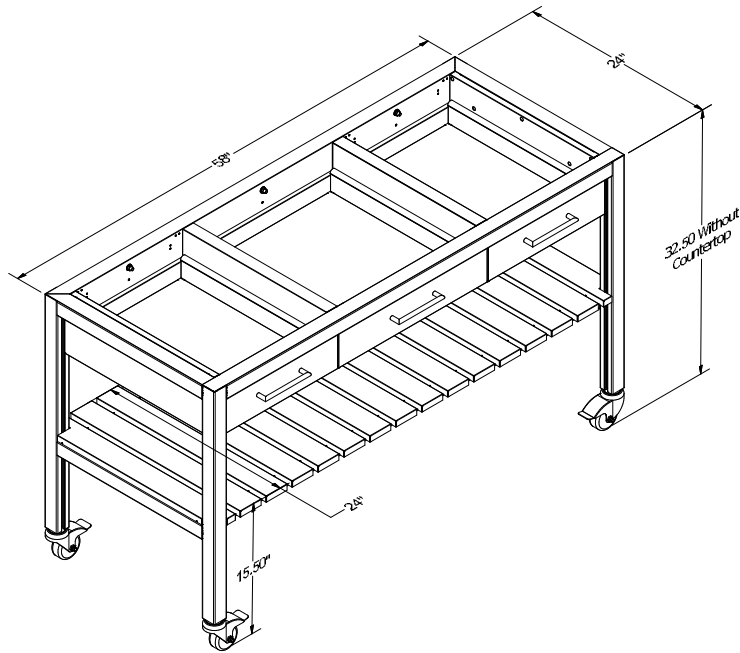

Cosmopolitan Tables: Store & Cook ADA with Casters

[*Return to Table of Contents](#)

Cosmopolitan Table Storage ADA With Casters

Product Description
Cosmopolitan Storage Table ADA with 4x 316 SS locking casters. 58"W X 24"D X 32.5"H without countertop. Midnight Matte powder coated frame. Fixed shelf –24"W x 15.5"H from floor – with Walnut powder coated decorative slats. Three 6"H storage drawers across tabletop with Walnut powder coated interior. 16"W left side drawer, 21"W middle drawer, and 16"W right side drawer.   NOTE: Standard countertop that we provide is 12mm (.5") thick.   NOTE: PC SLATS parts can be powder coated to match an Outdoor Kitchen.
SKU
COSMOPOLITAN STORE ADA CASTERS