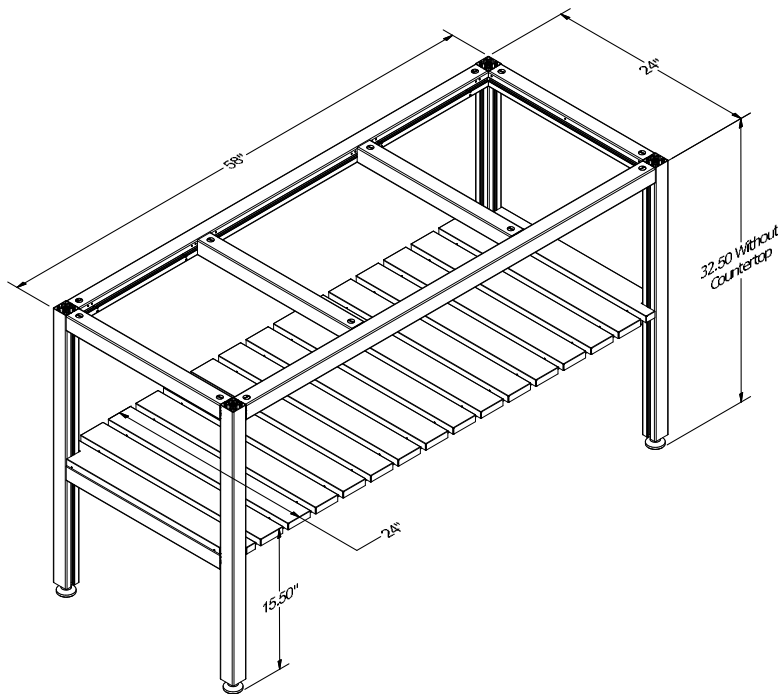

Cosmopolitan Table Prep With Casters

Product Description
<p>Cosmopolitan Prep Table with 4x 316 SS locking casters. 58"W x 24"D x 34.5"H without countertop. Midnight Matte powder coated frame. Fixed shelf – 24"W x 15.5"H from floor – with Walnut powder coated decorative slats.</p> <p>NOTE: Standard countertop that we provide is 12mm (.5") thick.</p> <p>NOTE: PC SLATS parts can be powder coated to match an Outdoor Kitchen.</p>
SKU
COSMOPOLITAN PREP CASTERS

Cosmopolitan Tables: Eat & Prep ADA

[*Return to Table of Contents](#)

Cosmopolitan Table Dining ADA

Product Description
<p>Cosmopolitan Dining Table ADA. 58"W X 24"D X 32.5"H without countertop. The feet allow for an extra 1.25" of height adjustment. Midnight Matte powder coated frame. Fixed narrow shelf – 12"W x 8.5"H from floor – with Walnut powder coated decorative slats to allow for stool seating.</p> <p>NOTE: Standard countertop that we provide is 12mm (.5") thick.</p> <p>NOTE: PC SLATS parts can be powder coated to match an Outdoor Kitchen.</p>
SKU
COSMOPOLITAN EAT ADA

Cosmopolitan Table Prep ADA

Product Description
<p>Cosmopolitan Prep Table ADA. 58"W X 24"D X 32.5"H without countertop. The feet allow for an extra 1.25" of height adjustment. Midnight Matte powder coated frame. Fixed shelf – 24"W x 15.5"H from floor – with Walnut powder coated decorative slats.</p> <p>NOTE: Standard countertop that we provide is 12mm (.5") thick.</p> <p>NOTE: PC SLATS parts can be powder coated to match an Outdoor Kitchen.</p>
SKU
COSMOPOLITAN PREP ADA