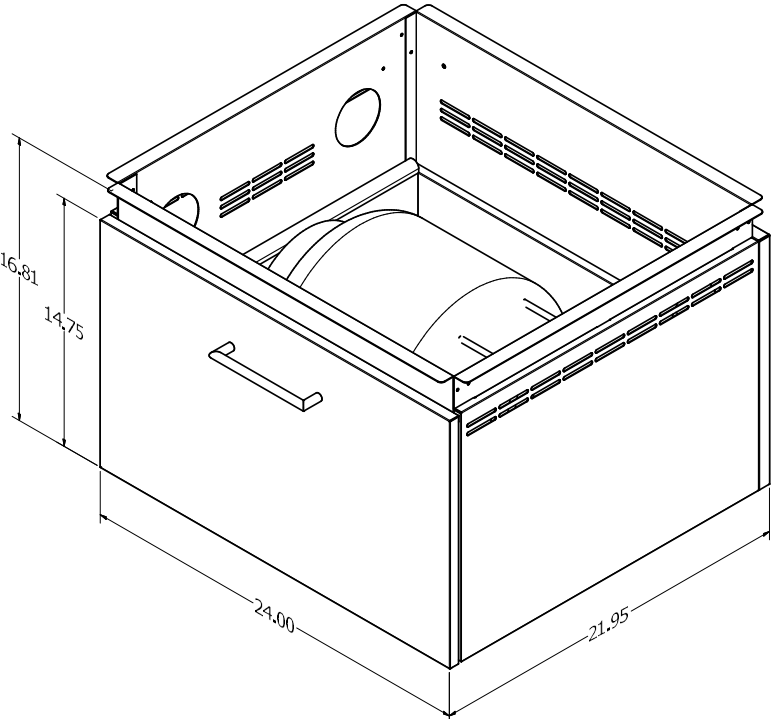

Cosmopolitan Kitchen: Propane Storage

[*Return to Table of Contents](#)

Product Description
Cosmopolitan Kitchen Propane Storage - 24"W x 16.8"H x 22"D houses a Flame King YSN201HZL 20lb horizontal propane tank (not included). Vertical tanks cannot be used. Cosmopolitan Kitchen Trim Shell must be adjacent to this unit. Interior: Walnut woodgrain OR match woodgrain Slat selection. Exterior: specify a Powder Coat Color under Part Notes, wood grain unavailable.
SKU
COSMOPOLITAN KITCHEN PROPANE STORAGE