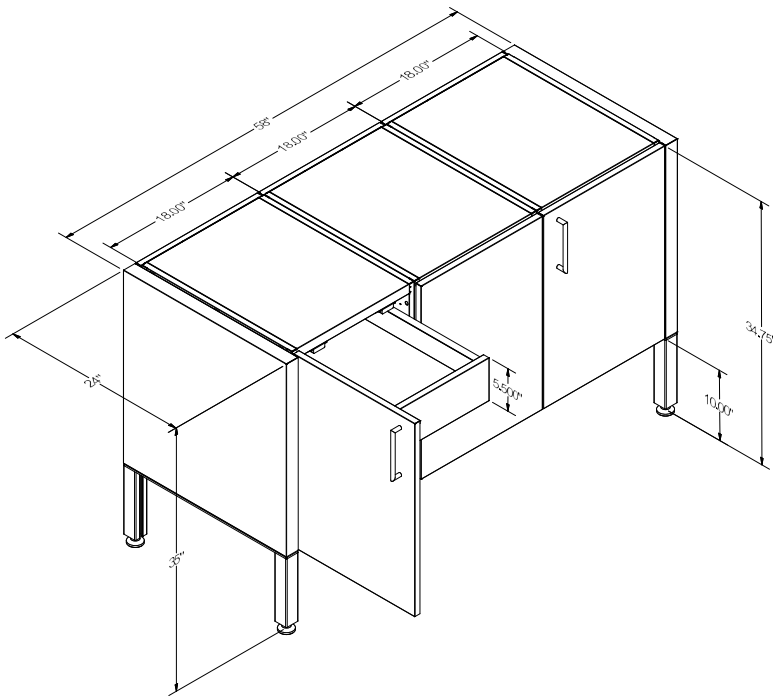

Cosmopolitan Tables: ADA Wheelchair Access

[*Return to Table of Contents](#)

Cosmopolitan Table Wheelchair Access

Product Description
Cosmopolitan ADA Wheelchair Access Table. 58"W x 24"D x 32.5"H without countertop. The feet allow for an extra 1.25" of height adjustment. Midnight Matte powder coated frame.
NOTE: Standard countertop that we provide is 12mm (.5") thick.
SKU
COSMOPOLITAN TABLE ACCESS ADA

Cosmopolitan Tables: Cosmopolitan Buffet Cook & Buffet Store

[*Return to Table of Contents](#)

Product Description
<p>Cosmopolitan Cooking Buffet. 58"W x 24"D x 35"H. Furniture-inspired, powder coated stainless steel frame-based cabinets with storage. Finished on all four sides. 10"H leg with adjustable foot. Three 18"W cabinets powder coated Midnight Matte with Walnut wood grain drawer box. Buffet drawer box wood grain color can be changed to match an outdoor kitchen wood grain color or existing Dealer Display. Add wood grain color in Part Notes. One left side cabinet with 5.5"H nested drawer and deep storage drawer. Nested drawer is prepped to fit the Invisacook 2-burner induction unit 110V (sold separately). Two storage cabinets, each with a full depth, adjustable shelf.</p>
SKU
COSMOPOLITAN BUFFET COOK