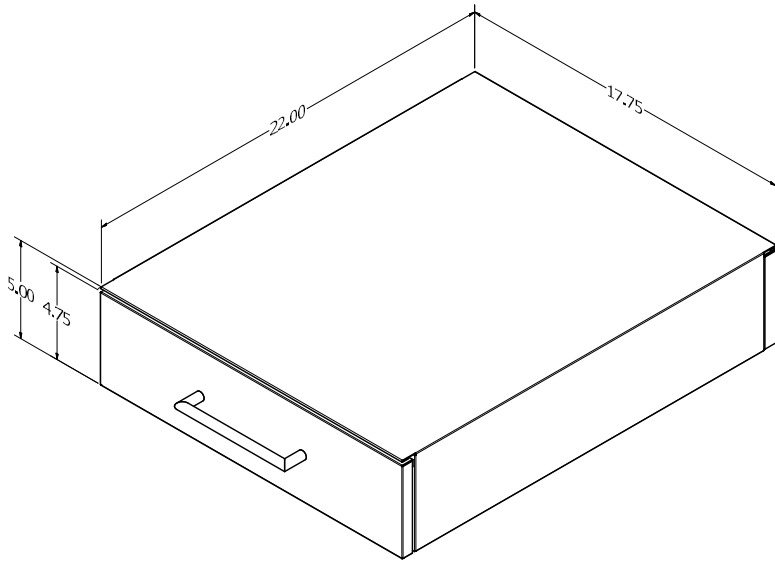

Cosmopolitan Kitchen: Storage 18 and Storage TM 18

[*Return to Table of Contents](#)

Product Description
Cosmopolitan Kitchen Storage 18 - 17.75"W x 5"H x 22"D Single storage drawer box. Attaches to Cosmopolitan Kitchen shelf. Interior: Walnut woodgrain OR match woodgrain Slat selection. Exterior: specify a Powder Coat Color under Part Notes, wood grain unavailable.
SKU
COSMOPOLITAN KITCHEN STORAGE 18