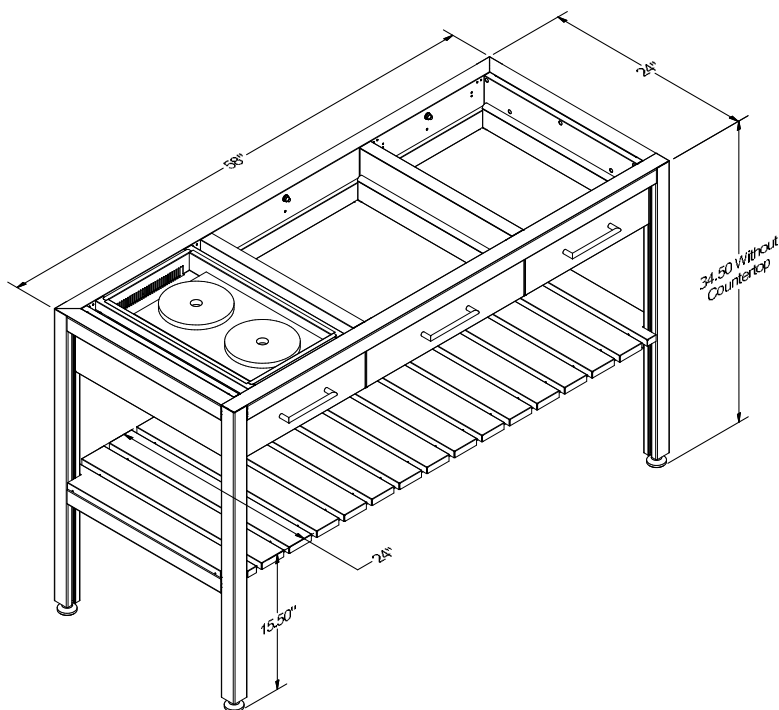

Cosmopolitan Table Prep ADA With Casters

Product Description
<p>Cosmopolitan Prep Table ADA with 4x 316 SS locking casters. 58"W X 24"D X 32.5"H without countertop. Midnight Matte powder coated frame. Fixed shelf – 24"W x 15.5"H from floor – with Walnut powder coated decorative slats.</p> <p>NOTE: Standard countertop that we provide is 12mm (.5") thick.</p> <p>NOTE: PC SLATS parts can be powder coated to match an Outdoor Kitchen.</p>
SKU
COSMOPOLITAN PREP ADA CASTERS

Cosmopolitan Tables: Store & Cook

[*Return to Table of Contents](#)

Cosmopolitan Table Storage

Product Description
<p>Cosmopolitan Storage Table. 58"W x 24"D x 34.5"H without countertop. The feet allow for an extra 1.25" of height adjustment. Midnight Matte powder coated frame. Fixed shelf –24"W x 15.5"H from floor – with Walnut powder coated decorative slats. Three 6"H storage drawers across tabletop with Walnut powder coated interior. 16"W left side drawer, 21"W middle drawer, and 16"W right side drawer. Up to 3 flat-packed tables PER skid.</p> <p>NOTE: Standard countertop that we provide is 12mm (.5") thick.</p> <p>NOTE: PC SLATS parts can be powder coated to match an Outdoor Kitchen.</p>
SKU
COSMOPOLITAN STORE
COSMOPOLITAN STORE PC SLATS