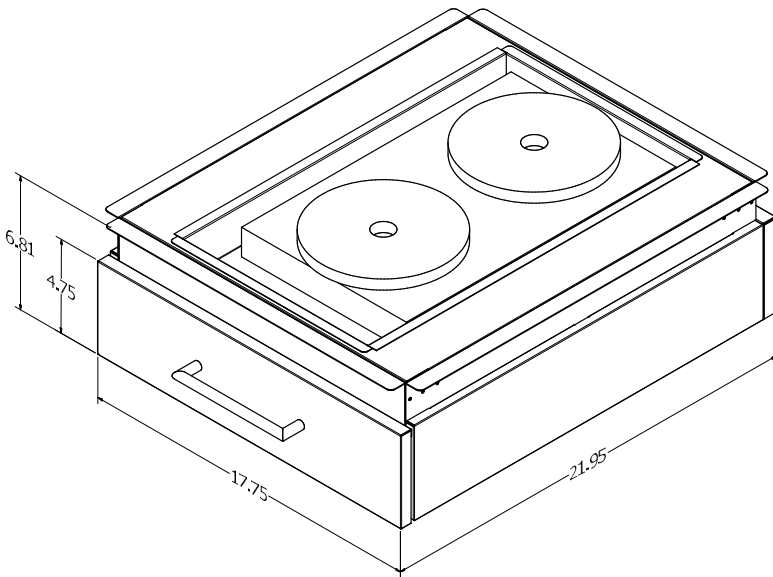

Cosmopolitan Kitchen: Invisacook and Trim Kit Shell

[*Return to Table of Contents](#)

Product Description
Cosmopolitan Kitchen Invisacook - 17.75"W x 6.8"H x 22"D Trim kit to house Invisacook unit with a purpose-built storage box. Interior: Walnut woodgrain OR match woodgrain Slat selection. Exterior: specify a Powder Coat Color under Part Notes, wood grain unavailable.
SKU
COSMOPOLITAN KITCHEN INVISACOOK