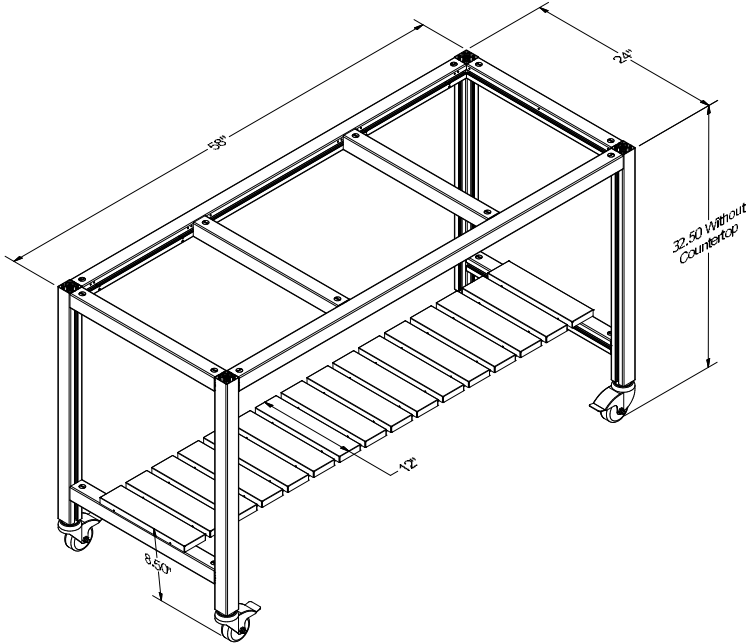

Cosmopolitan Tables: Eat & Prep ADA with Casters

[*Return to Table of Contents](#)

Cosmopolitan Table Dining ADA With Casters

Product Description
Cosmopolitan Dining Table ADA with 4x 316 SS locking casters. 58"W X 24"D X 32.5"H without countertop. Midnight Matte powder coated frame. Fixed narrow shelf – 12"W x 8"H from floor – with Walnut powder coated decorative slats to allow for stool seating.   NOTE: Standard countertop that we provide is 12mm (.5") thick.   NOTE: PC SLATS parts can be powder coated to match an Outdoor Kitchen.
SKU
COSMOPOLITAN EAT ADA CASTERS