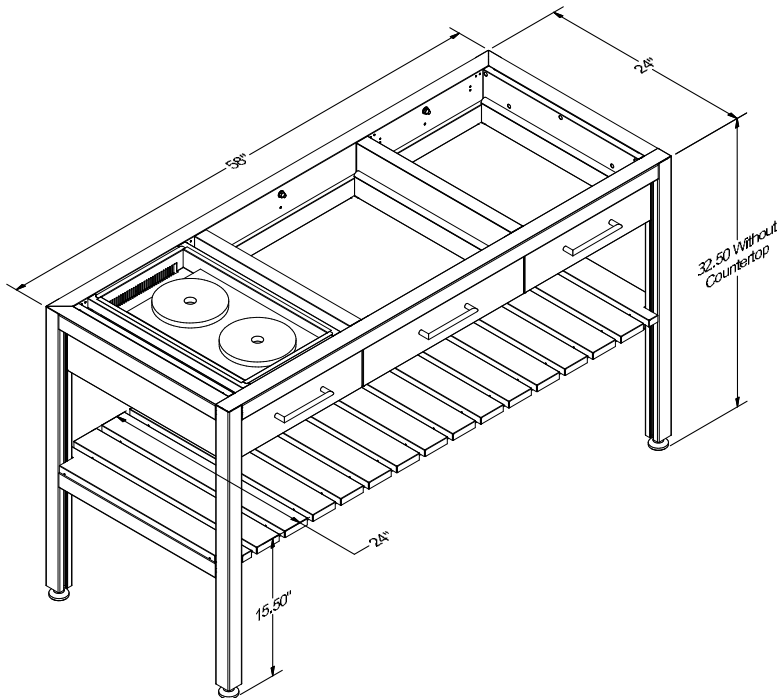

Cosmopolitan Table Cook With Casters

Product Description
<p>Cosmopolitan Cooking Table with 4x 316 SS locking casters. 58"W x 24"D x 34.5"H without countertop. Midnight Matte powder coated frame. Fixed shelf –24"W x 14"H from floor – with Walnut powder coated decorative slats. Prepped to fit Invisacook 2-burner induction unit 110V (sold separately: INVISACOOK 2 BURNERS 110V). Three 6"H drawers across tabletop with Walnut powder coated interior. 16"W left side drawer with insert for Invisacook control panel and storage behind. 21"W middle storage drawer and 16"W right side storage drawer.</p> <p>NOTE: Standard countertop that we provide is 12mm (.5") thick. This is the maximum thickness for Invisacook to function properly.</p> <p>NOTE: PC SLATS parts can be powder coated to match an Outdoor Kitchen.</p>
SKU
COSMOPOLITAN COOK CASTERS

Cosmopolitan Tables: Store & Cook ADA

[*Return to Table of Contents](#)

Cosmopolitan Table Storage ADA

Product Description
<p>Cosmopolitan Storage Table ADA. 58"W X 24"D X 32.5"H without countertop. The feet allow for an extra 1.25" of height adjustment. Midnight Matte powder coated frame. Fixed shelf –24"W x 15.5"H from floor – with Walnut powder coated decorative slats. Three 6"H storage drawers across tabletop with Walnut powder coated interior. 16"W left side drawer, 21"W middle drawer, and 16"W right side drawer.</p> <p>NOTE: Standard countertop that we provide is 12mm (.5") thick.</p> <p>NOTE: PC SLATS parts can be powder coated to match an Outdoor Kitchen.</p>
SKU
COSMOPOLITAN STORE ADA