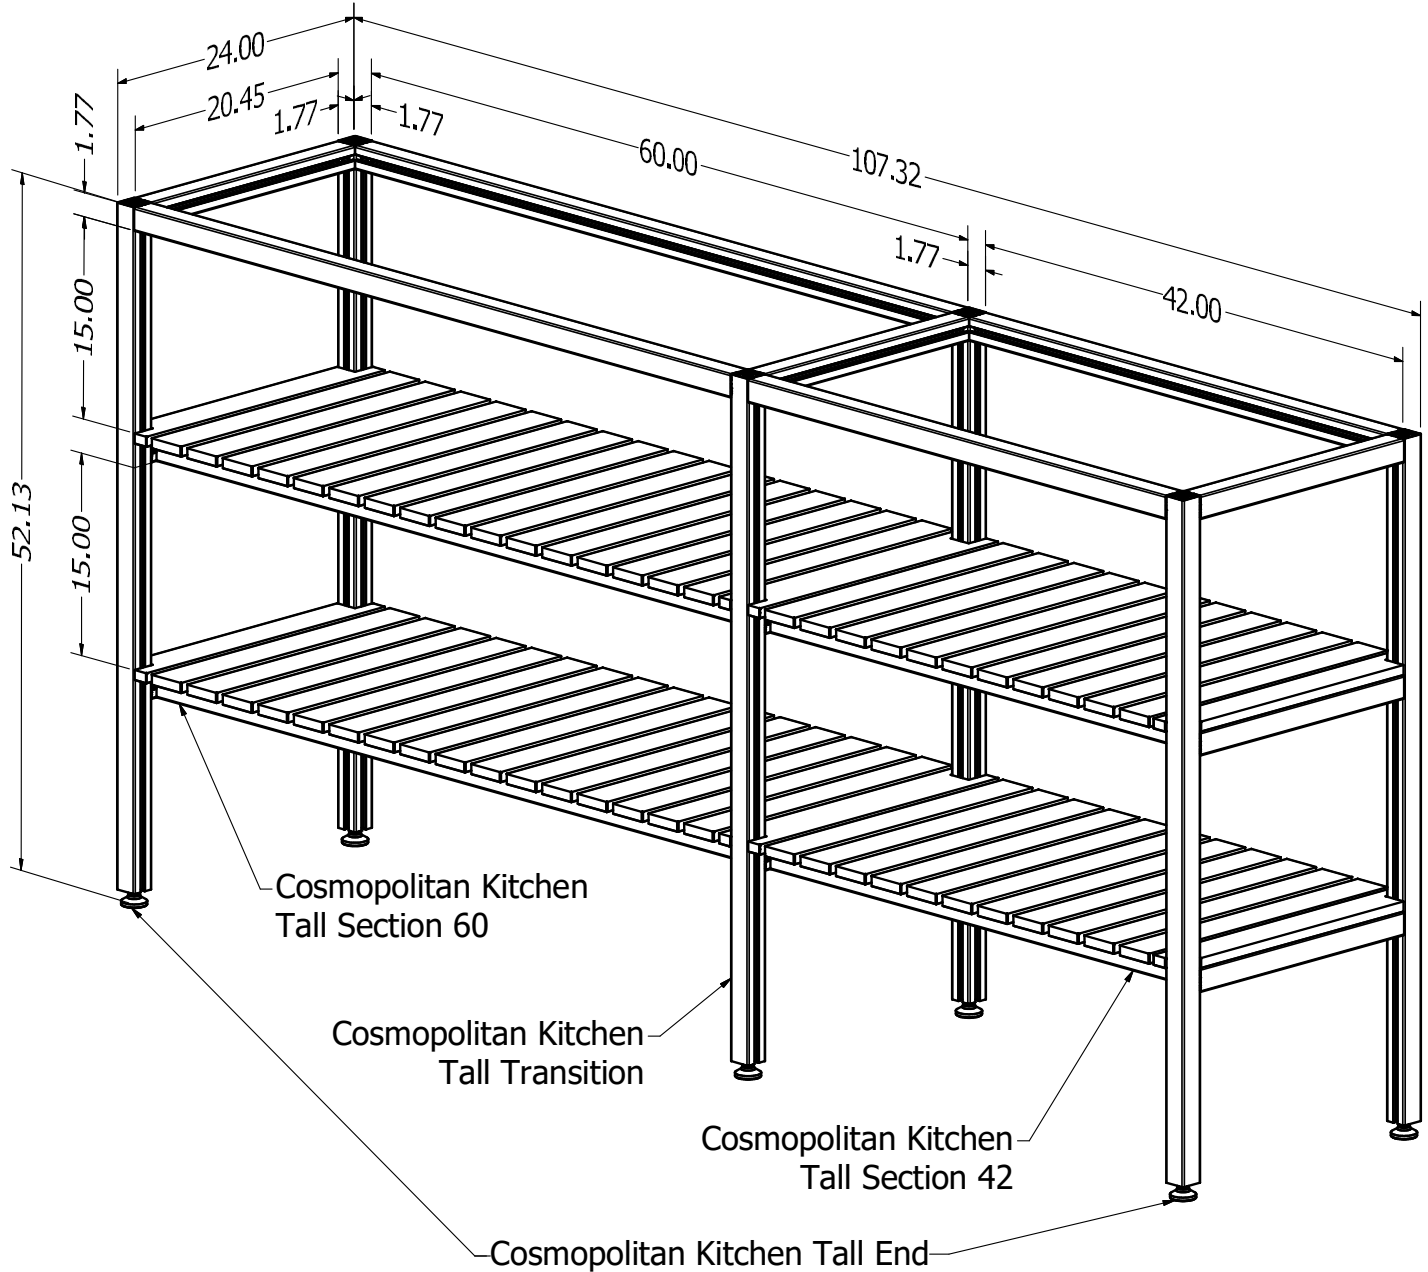

Cosmopolitan Kitchen: Tall Shelving

[*Return to Table of Contents](#)

Cosmopolitan Tall Shelving units are great for storage

Two shelves and countertop space for an abundance of outdoor storage

Pair with a Cosmopolitan Kitchen unit for a versatile outdoor cooking experience

52.13"H (w/o countertop) x 24"D x 42"W and 60"W sections