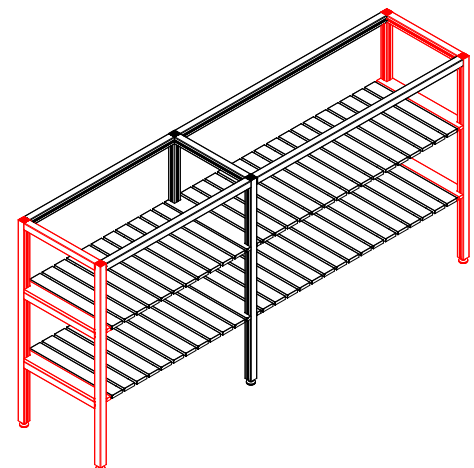

Product Description
Cosmopolitan Kitchen Tall End - 1.77"W x 52.13"H x 24"D Frame End to be used next to a Section piece. Slat will match powdercoat color on adjacent Section.
*Feet allow for 1" upwards height adjustment
SKU
COSMOPOLITAN KITCHEN TALL END