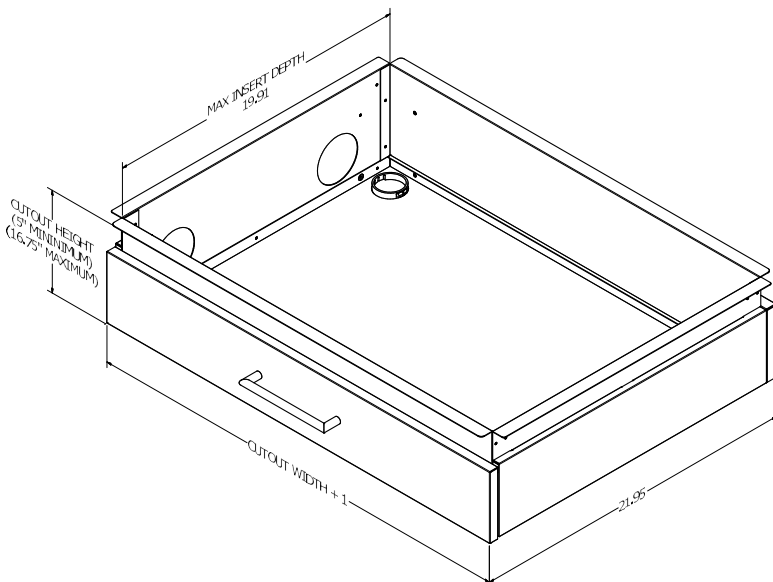

Cosmopolitan Kitchen: Tall Shelving Transition and End

[*Return to Table of Contents](#)

Product Description
Cosmopolitan Kitchen Tall Transition - 1.77"W x 52.13"H x 24"D Frame Middle Transition to be used between two Section pieces. Slat will match powdercoat color on adjacent Section.
*Feet allow for 1" upwards height adjustment
SKU
COSMOPOLITAN KITCHEN TALL TRANSITION

Product Description
Cosmopolitan Kitchen Tall End - 1.77"W x 52.13"H x 24"D Frame End to be used next to a Section piece. Slat will match powdercoat color on adjacent Section.
*Feet allow for 1" upwards height adjustment
SKU
COSMOPOLITAN KITCHEN TALL END

Cosmopolitan Kitchen: Invisacook and Trim Kit Shell

[*Return to Table of Contents](#)

Product Description
Cosmopolitan Kitchen Invisacook - 17.75"W x 6.8"H x 22"D Trim kit to house Invisacook unit with a purpose-built storage box. Interior: Walnut woodgrain OR match woodgrain Slat selection. Exterior: specify a Powder Coat Color under Part Notes, wood grain unavailable.
SKU
COSMOPOLITAN KITCHEN INVISACOOK