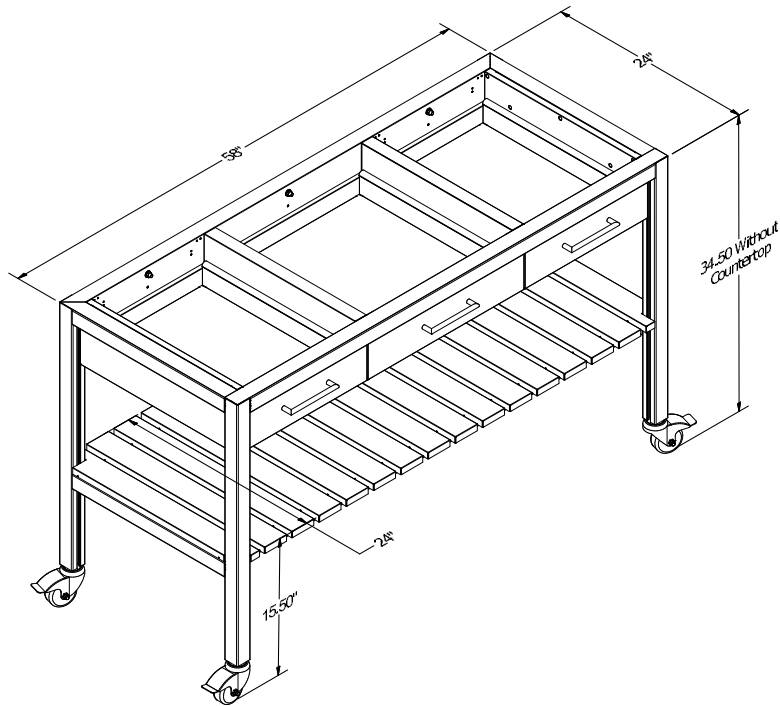

Cosmopolitan Tables: Store & Cook with Casters

[*Return to Table of Contents](#)

Cosmopolitan Table Storage With Casters

Product Description
Cosmopolitan Storage Table with 4x 316 SS locking casters. 58"W x 24"D x 34.5"H without countertop. Midnight Matte powder coated frame. Fixed shelf –24"W x 15.5"H from floor – with Walnut powder coated decorative slats. Three 6"H storage drawers across tabletop with Walnut powder coated interior. 16"W left side drawer, 21"W middle drawer, and 16"W right side drawer.   NOTE: Standard countertop that we provide is 12mm (.5") thick.   NOTE: PC SLATS parts can be powder coated to match an Outdoor Kitchen.
SKU
COSMOPOLITAN STORE CASTERS