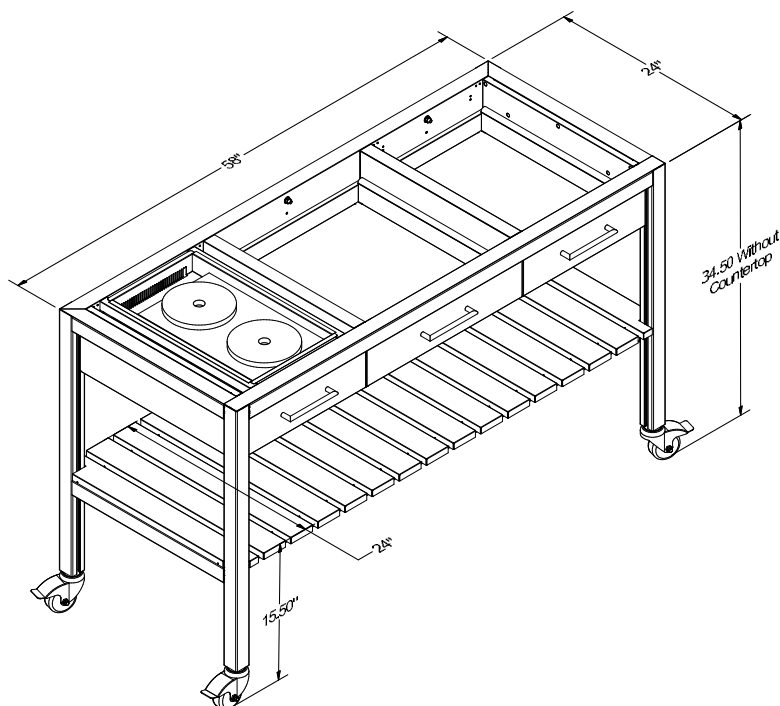

Cosmopolitan Table Cook With Casters

Product Description
Cosmopolitan Cooking Table with 4x 316 SS locking casters. 58"W x 24"D x 34.5"H without countertop. Midnight Matte powder coated frame. Fixed shelf –24"W x 14"H from floor – with Walnut powder coated decorative slats. Prepped to fit Invisacook 2-burner induction unit 110V (sold separately: INVISACOOK 2 BURNERS 110V). Three 6"H drawers across tabletop with Walnut powder coated interior. 16"W left side drawer with insert for Invisacook control panel and storage behind. 21"W middle storage drawer and 16"W right side storage drawer.   NOTE: Standard countertop that we provide is 12mm (.5") thick. This is the maximum thickness for Invisacook to function properly.   NOTE: PC SLATS parts can be powder coated to match an Outdoor Kitchen.
SKU
COSMOPOLITAN COOK CASTERS