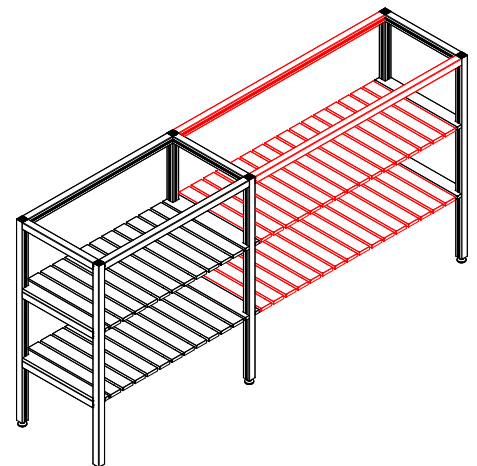

Product Description
Cosmopolitan Kitchen Tall Section 60 - 60"W x 24"D frame section. Attaches to Cosmopolitan Kitchen Tall Transition or Cosmopolitan Kitchen Tall End. Slats: specify one Powder Coat or Wood Grain color for Kitchen Tall Sections under Part Notes at no charge.
SKU
COSMOPOLITAN KITCHEN TALL SECTION 60