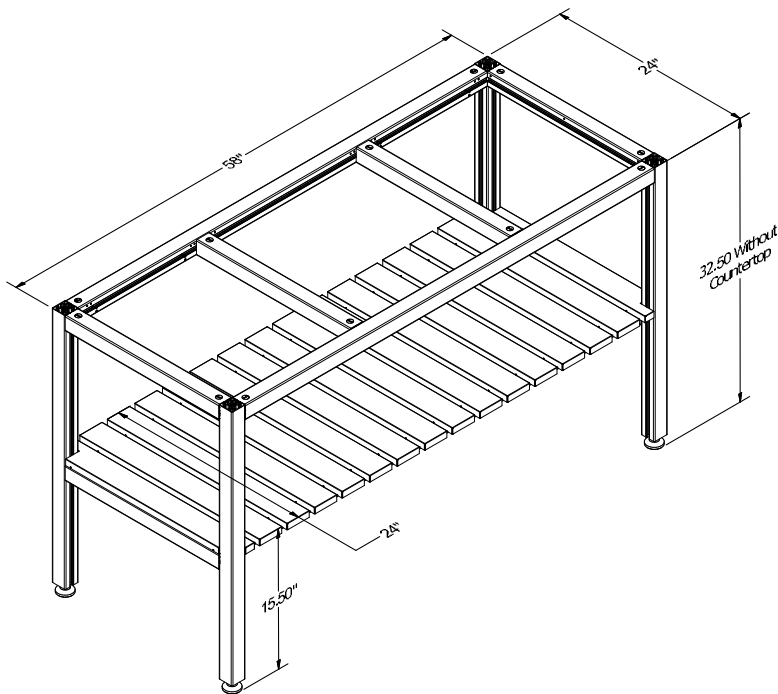

Cosmopolitan Table Prep With Casters

Product Description
<p>Cosmopolitan Prep Table with 4x 316 SS locking casters. 58"W x 24"D x 34.5"H without countertop. Midnight Matte powder coated frame. Fixed shelf – 24"W x 15.5"H from floor – with Walnut powder coated decorative slats.</p> <p>NOTE: Standard countertop that we provide is 12mm (.5") thick.</p> <p>NOTE: PC SLATS parts can be powder coated to match an Outdoor Kitchen.</p>
SKU
COSMOPOLITAN PREP CASTERS

# Cosmopolitan Tables: Eat & Prep ADA

[\\*Return to Table of Contents](#)

Cosmopolitan Table Dining ADA

Product Description
<p>Cosmopolitan Dining Table ADA. 58"W X 24"D X 32.5"H without countertop. The feet allow for an extra 1.25" of height adjustment. Midnight Matte powder coated frame. Fixed narrow shelf – 12"W x 8.5"H from floor – with Walnut powder coated decorative slats to allow for stool seating.</p> <p>NOTE: Standard countertop that we provide is 12mm (.5") thick.</p> <p>NOTE: PC SLATS parts can be powder coated to match an Outdoor Kitchen.</p>
SKU
COSMOPOLITAN EAT ADA

Cosmopolitan Table Prep ADA

Product Description
<p>Cosmopolitan Prep Table ADA. 58"W X 24"D X 32.5"H without countertop. The feet allow for an extra 1.25" of height adjustment. Midnight Matte powder coated frame. Fixed shelf – 24"W x 15.5"H from floor – with Walnut powder coated decorative slats.</p> <p>NOTE: Standard countertop that we provide is 12mm (.5") thick.</p> <p>NOTE: PC SLATS parts can be powder coated to match an Outdoor Kitchen.</p>
SKU
COSMOPOLITAN PREP ADA