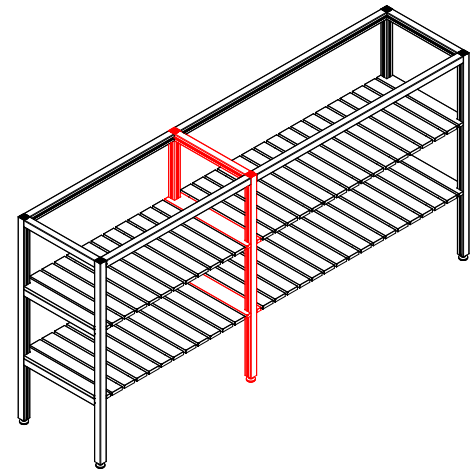

Product Description
Cosmopolitan Kitchen Tall Section 60 - 60"W x 24"D frame section. Attaches to Cosmopolitan Kitchen Tall Transition or Cosmopolitan Kitchen Tall End. Slats: specify one Powder Coat or Wood Grain color for Kitchen Tall Sections under Part Notes at no charge.
SKU
COSMOPOLITAN KITCHEN TALL SECTION 60

# Cosmopolitan Kitchen: Tall Shelving Transition and End

[\\*Return to Table of Contents](#)

Product Description
Cosmopolitan Kitchen Tall Transition - 1.77"W x 52.13"H x 24"D Frame Middle Transition to be used between two Section pieces. Slat will match powdercoat color on adjacent Section.
*Feet allow for 1" upwards height adjustment
SKU
COSMOPOLITAN KITCHEN TALL TRANSITION