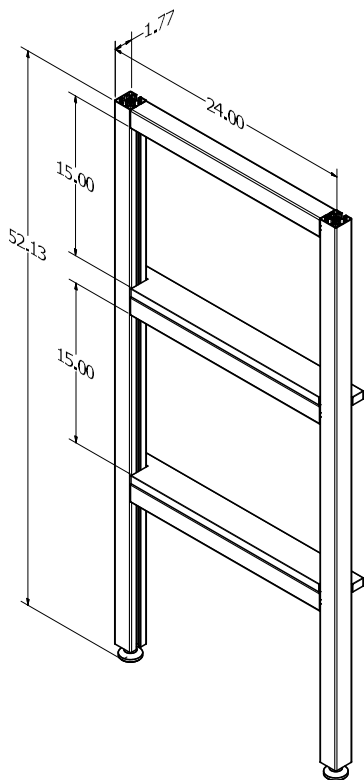

52.13"H (w/o countertop) x 24"D x 42"W and 60"W sections

Product Description
Cosmopolitan Kitchen Tall Section 60 - 60"W x 24"D frame section. Attaches to Cosmopolitan Kitchen Tall Transition or Cosmopolitan Kitchen Tall End. Slats: specify one Powder Coat or Wood Grain color for Kitchen Tall Sections under Part Notes at no charge.
SKU
COSMOPOLITAN KITCHEN TALL SECTION 60

# Cosmopolitan Kitchen: Tall Shelving Transition and End

[\\*Return to Table of Contents](#)

Product Description
Cosmopolitan Kitchen Tall Transition - 1.77"W x 52.13"H x 24"D Frame Middle Transition to be used between two Section pieces. Slat will match powdercoat color on adjacent Section.
*Feet allow for 1" upwards height adjustment
SKU
COSMOPOLITAN KITCHEN TALL TRANSITION