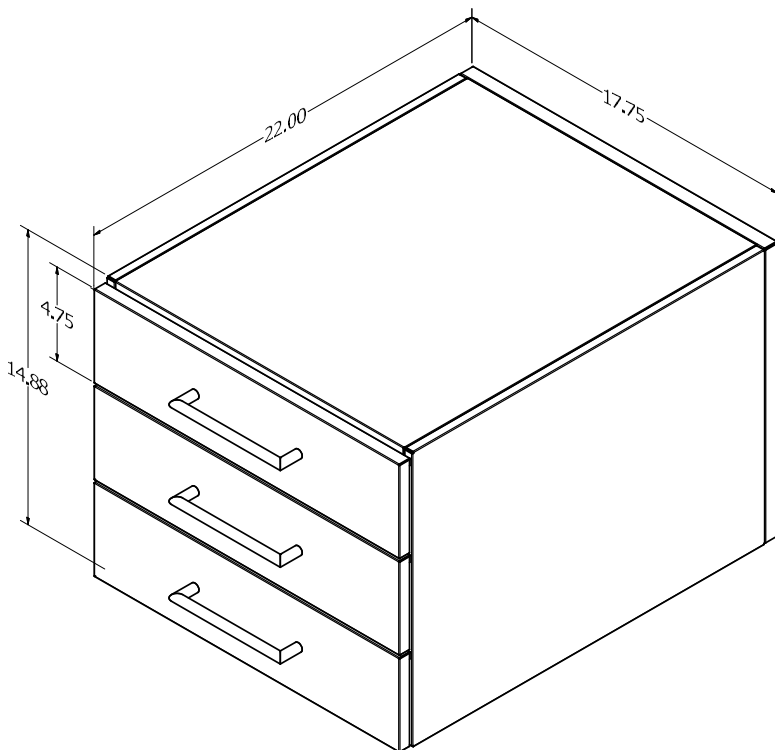

Product Description
Cosmopolitan Kitchen Triple Storage 18 - 17.75"W x 14.88"H x 22"D Triple storage drawer box. Attaches to Cosmopolitan Kitchen shelf. Interior: Walnut woodgrain OR match woodgrain Slat selection. Exterior: specify a Powder Coat Color under Part Notes, wood grain unavailable.   NOTE: Cosmopolitan Kitchens drawers come drilled and assembled with our standard stainless steel handle
SKU
COSMOPOLITAN KITCHEN TRIPLE STORAGE 18