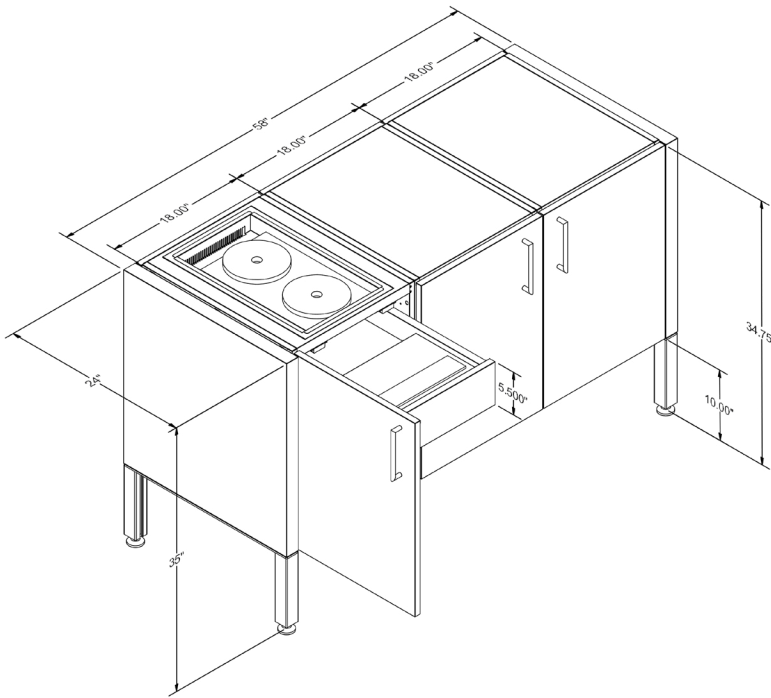

Cosmopolitan Tables: Cosmopolitan Buffet Cook & Buffet Store

[*Return to Table of Contents](#)

Product Description

Cosmopolitan Cooking Buffet. 58"W x 24"D x 35"H. Furniture-inspired, powder coated stainless steel frame-based cabinets with storage. Finished on all four sides. 10"H leg with adjustable foot. Three 18"W cabinets powder coated Midnight Matte with Walnut wood grain drawer box. Buffet drawer box wood grain color can be changed to match an outdoor kitchen wood grain color or existing Dealer Display. Add wood grain color in Part Notes. One left side cabinet with 5.5"H nested drawer and deep storage drawer. Nested drawer is prepped to fit the Invisacook 2-burner induction unit 110V (sold separately). Two storage cabinets, each with a full depth, adjustable shelf.

NOTE: Cosmopolitan Kitchens cabinets come drilled and assembled with our standard stainless steel handle

SKU

COSMOPOLITAN BUFFET COOK