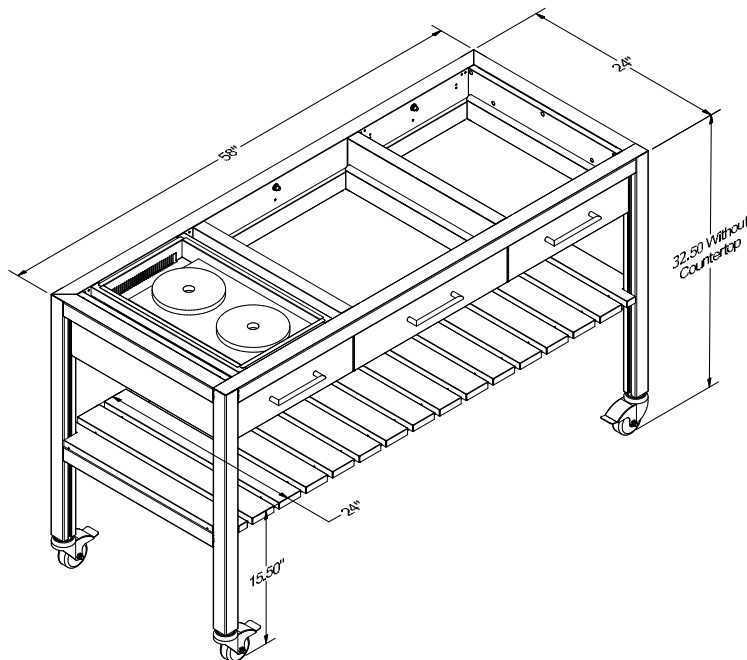

Cosmopolitan Table Cook With Casters ADA

Product Description
Cosmopolitan Cooking Table ADA with 4x 316 SS locking casters. 58"W X 24"D X 32.5"H without countertop. Midnight Matte powder coated frame. Fixed shelf –24"W x 15.5"H from floor – with Walnut powder coated decorative slats. Prepped to fit Invisacook 2-burner induction unit 110V (sold separately: INVISACOOK 2 BURNERS 110V). Three 6"H drawers across tabletop with Walnut powder coated interior. 16"W left side drawer with insert for Invisacook control panel and storage behind. 21"W middle storage drawer and 16"W right side storage drawer.   NOTE: Standard countertop that we provide is 12mm (.5") thick. This is the maximum thickness for Invisacook to function properly.   NOTE: PC SLATS parts can be powder coated to match an Outdoor Kitchen.   NOTE: Cosmopolitan Kitchens drawers come drilled and assembled with our standard stainless steel handle
SKU
COSMOPOLITAN COOK ADA CASTERS