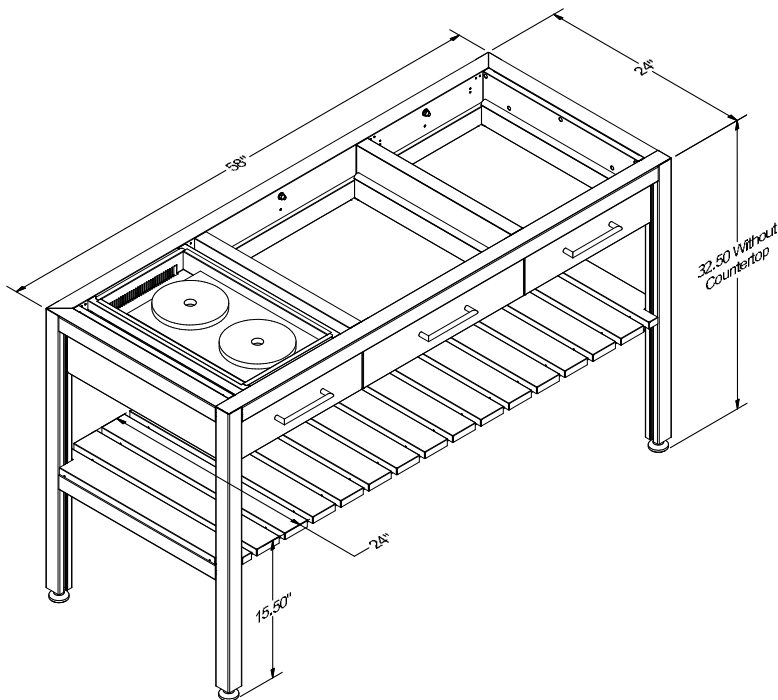

Cosmopolitan Table Cook With Casters

Product Description
<p>Cosmopolitan Cooking Table with 4x 316 SS locking casters. 58"W x 24"D x 34.5"H without countertop. Midnight Matte powder coated frame. Fixed shelf –24"W x 14"H from floor – with Walnut powder coated decorative slats. Prepped to fit Invisacook 2-burner induction unit 110V (sold separately: INVISACOOK 2 BURNERS 110V). Three 6"H drawers across tabletop with Walnut powder coated interior. 16"W left side drawer with insert for Invisacook control panel and storage behind. 21"W middle storage drawer and 16"W right side storage drawer.</p> <p>NOTE: Standard countertop that we provide is 12mm (.5") thick. This is the maximum thickness for Invisacook to function properly.</p> <p>NOTE: PC SLATS parts can be powder coated to match an Outdoor Kitchen.</p> <p>NOTE: Cosmopolitan Kitchens drawers come drilled and assembled with our standard stainless steel handle</p>
SKU
COSMOPOLITAN COOK CASTERS

# Cosmopolitan Tables: Store & Cook ADA

[\\*Return to Table of Contents](#)

Cosmopolitan Table Storage ADA

Product Description
<p>Cosmopolitan Storage Table ADA. 58"W X 24"D X 32.5"H without countertop. The feet allow for an extra 1.25" of height adjustment. Midnight Matte powder coated frame. Fixed shelf –24"W x 15.5"H from floor – with Walnut powder coated decorative slats. Three 6"H storage drawers across tabletop with Walnut powder coated interior. 16"W left side drawer, 21"W middle drawer, and 16"W right side drawer.</p> <p>NOTE: Standard countertop that we provide is 12mm (.5") thick.</p> <p>NOTE: PC SLATS parts can be powder coated to match an Outdoor Kitchen.</p> <p>NOTE: Cosmopolitan Kitchens drawers come drilled and assembled with our standard stainless steel handle</p>
SKU
COSMOPOLITAN STORE ADA