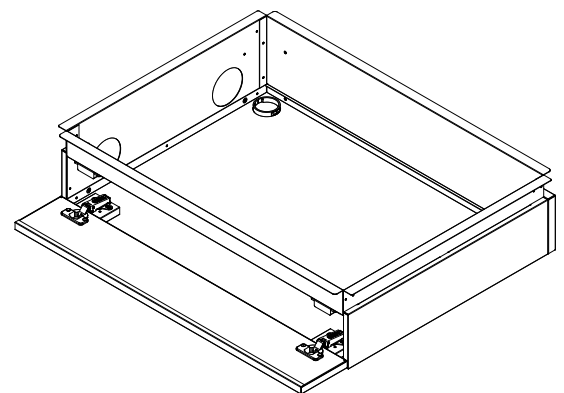

Product Description
Cosmopolitan Kitchen Trim Shell - generic shell to house drop-in appliances ONLY. Max drop-in cutout height=16.75", max depth=19.9". List manufacturer name, model, and cutout specs in Notes. Interior: Walnut woodgrain OR match woodgrain Slat selection. Exterior: specify a Powder Coat Color under Part Notes, wood grain unavailable.   NOTE: Cosmopolitan Kitchens drawers come drilled and assembled with our standard stainless steel handle
SKU
COSMOPOLITAN TRIM KIT SHELL