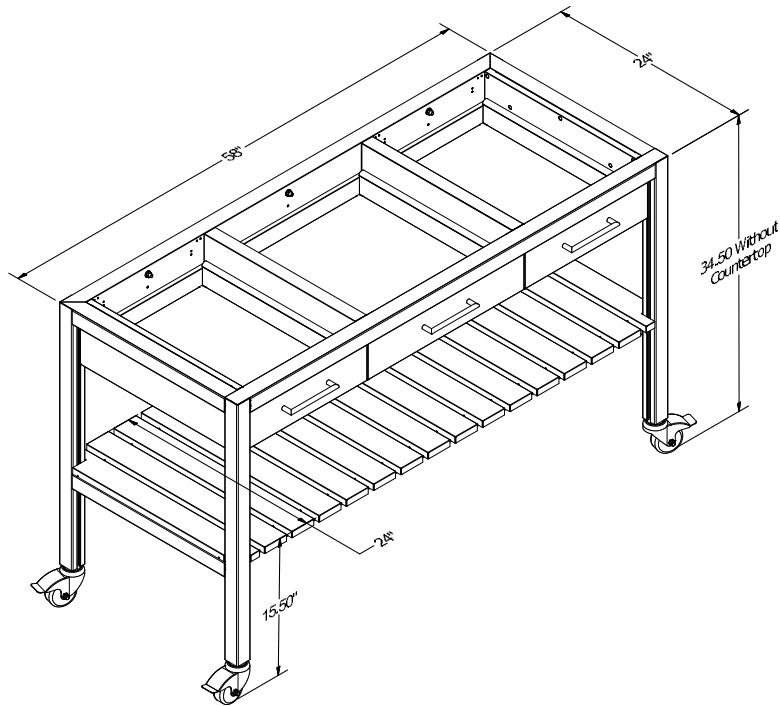

Cosmopolitan Tables: Store & Cook with Casters

[*Return to Table of Contents](#)

Cosmopolitan Table Storage With Casters

Product Description
Cosmopolitan Storage Table with 4x 316 SS locking casters. 58"W x 24"D x 34.5"H without countertop. Midnight Matte powder coated frame. Fixed shelf –24"W x 15.5"H from floor – with Walnut powder coated decorative slats. Three 6"H storage drawers across tabletop with Walnut powder coated interior. 16"W left side drawer, 21"W middle drawer, and 16"W right side drawer.   NOTE: Standard countertop that we provide is 12mm (.5") thick.   NOTE: PC SLATS parts can be powder coated to match an Outdoor Kitchen.   NOTE: Cosmopolitan Kitchens drawers come drilled and assembled with our standard stainless steel handle
SKU
COSMOPOLITAN STORE CASTERS