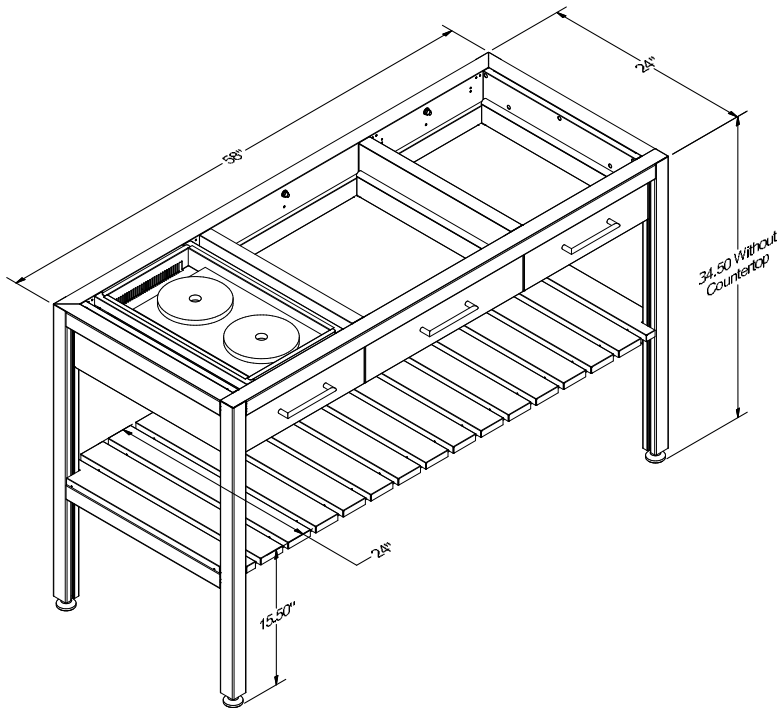

# Cosmopolitan Tables: Eat & Prep ADA with Casters

[\\*Return to Table of Contents](#)

Cosmopolitan Table Dining ADA With Casters

Product Description
<p>Cosmopolitan Dining Table ADA with 4x 316 SS locking casters. 58"W X 24"D X 32.5"H without countertop. Midnight Matte powder coated frame. Fixed narrow shelf – 12"W x 8"H from floor – with Walnut powder coated decorative slats to allow for stool seating.</p> <p>NOTE: Standard countertop that we provide is 12mm (.5") thick.</p> <p>NOTE: PC SLATS parts can be powder coated to match an Outdoor Kitchen.</p>
SKU
COSMOPOLITAN EAT ADA CASTERS

Cosmopolitan Table Prep ADA With Casters

Product Description
<p>Cosmopolitan Prep Table ADA with 4x 316 SS locking casters. 58"W X 24"D X 32.5"H without countertop. Midnight Matte powder coated frame. Fixed shelf – 24"W x 15.5"H from floor – with Walnut powder coated decorative slats.</p> <p>NOTE: Standard countertop that we provide is 12mm (.5") thick.</p> <p>NOTE: PC SLATS parts can be powder coated to match an Outdoor Kitchen.</p>
SKU
COSMOPOLITAN PREP ADA CASTERS

# Cosmopolitan Tables: Store & Cook

[\\*Return to Table of Contents](#)

Cosmopolitan Table Storage

Product Description
<p>Cosmopolitan Storage Table. 58"W x 24"D x 34.5"H without countertop. The feet allow for an extra 1.25" of height adjustment. Midnight Matte powder coated frame. Fixed shelf –24"W x 15.5"H from floor – with Walnut powder coated decorative slats. Three 6"H storage drawers across tabletop with Walnut powder coated interior. 16"W left side drawer, 21"W middle drawer, and 16"W right side drawer. Up to 3 flat-packed tables PER skid.</p> <p>NOTE: Standard countertop that we provide is 12mm (.5") thick.</p> <p>NOTE: PC SLATS parts can be powder coated to match an Outdoor Kitchen.</p> <p>NOTE: Cosmopolitan Kitchens drawers come drilled and assembled with our standard stainless steel handle</p>
SKU
COSMOPOLITAN STORE
COSMOPOLITAN STORE PC SLATS