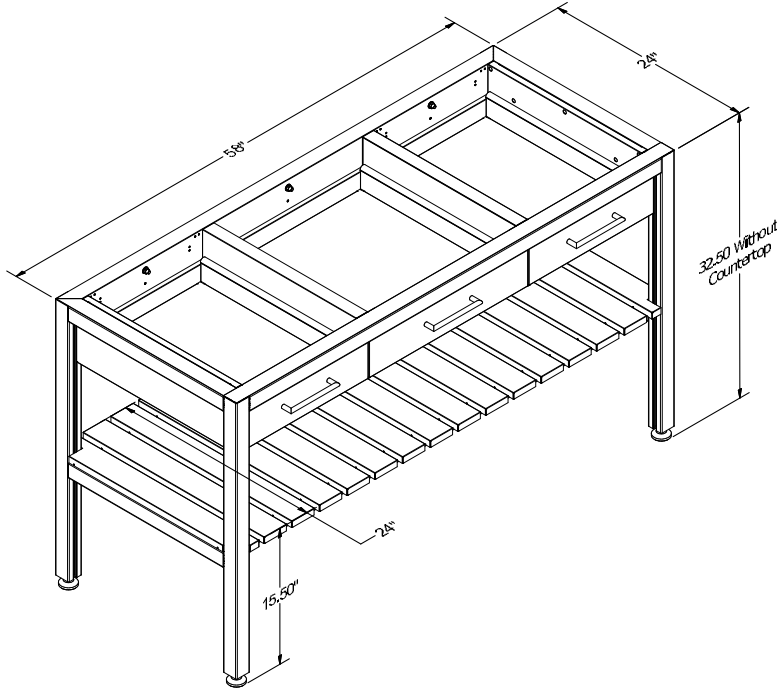

# Cosmopolitan Tables: Store & Cook with Casters

[\\*Return to Table of Contents](#)

Cosmopolitan Table Storage With Casters

Product Description
<p>Cosmopolitan Storage Table with 4x 316 SS locking casters. 58"W x 24"D x 34.5"H without countertop. Midnight Matte powder coated frame. Fixed shelf –24"W x 15.5"H from floor – with Walnut powder coated decorative slats. Three 6"H storage drawers across tabletop with Walnut powder coated interior. 16"W left side drawer, 21"W middle drawer, and 16"W right side drawer.</p> <p>NOTE: Standard countertop that we provide is 12mm (.5") thick.</p> <p>NOTE: PC SLATS parts can be powder coated to match an Outdoor Kitchen.</p> <p>NOTE: Cosmopolitan Kitchens drawers come drilled and assembled with our standard stainless steel handle</p>
SKU
COSMOPOLITAN STORE CASTERS

# Cosmopolitan Tables: Store & Cook ADA

[\\*Return to Table of Contents](#)

Cosmopolitan Table Storage ADA

Product Description
<p>Cosmopolitan Storage Table ADA. 58"W X 24"D X 32.5"H without countertop. The feet allow for an extra 1.25" of height adjustment. Midnight Matte powder coated frame. Fixed shelf –24"W x 15.5"H from floor – with Walnut powder coated decorative slats. Three 6"H storage drawers across tabletop with Walnut powder coated interior. 16"W left side drawer, 21"W middle drawer, and 16"W right side drawer.</p> <p>NOTE: Standard countertop that we provide is 12mm (.5") thick.</p> <p>NOTE: PC SLATS parts can be powder coated to match an Outdoor Kitchen.</p> <p>NOTE: Cosmopolitan Kitchens drawers come drilled and assembled with our standard stainless steel handle</p>
SKU
COSMOPOLITAN STORE ADA