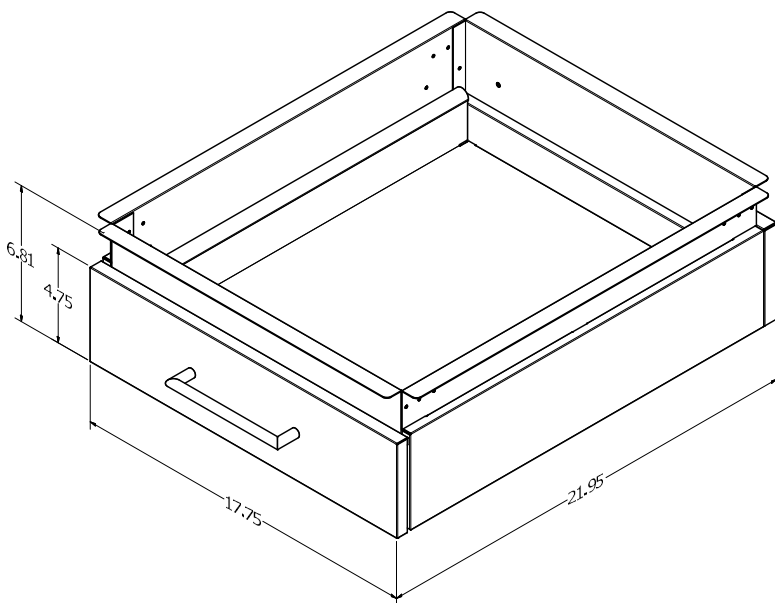

Product Description
Cosmopolitan Kitchen Storage TM 18 - 17.75"W x 6.8"H x 22"D Top mounted single storage drawer box to Cosmopolitan Kitchen frame. Interior: Walnut woodgrain OR match woodgrain Slat selection. Exterior: specify a Powder Coat Color under Part Notes, wood grain unavailable.   NOTE: Cosmopolitan Kitchens drawers come drilled and assembled with our standard stainless steel handle
SKU
COSMOPOLITAN KITCHEN STORAGE TM 18