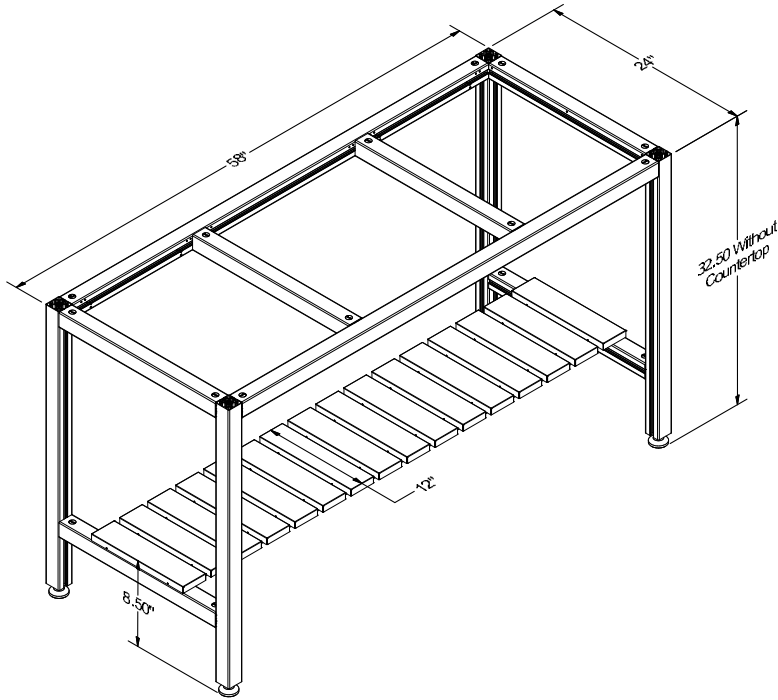

Cosmopolitan Tables: Eat & Prep ADA

[*Return to Table of Contents](#)

Cosmopolitan Table Dining ADA

Product Description
Cosmopolitan Dining Table ADA. 58"W X 24"D X 32.5"H without countertop. The feet allow for an extra 1.25" of height adjustment. Midnight Matte powder coated frame. Fixed narrow shelf – 12"W x 8.5"H from floor – with Walnut powder coated decorative slats to allow for stool seating.   NOTE: Standard countertop that we provide is 12mm (.5") thick.   NOTE: PC SLATS parts can be powder coated to match an Outdoor Kitchen.
SKU
COSMOPOLITAN EAT ADA