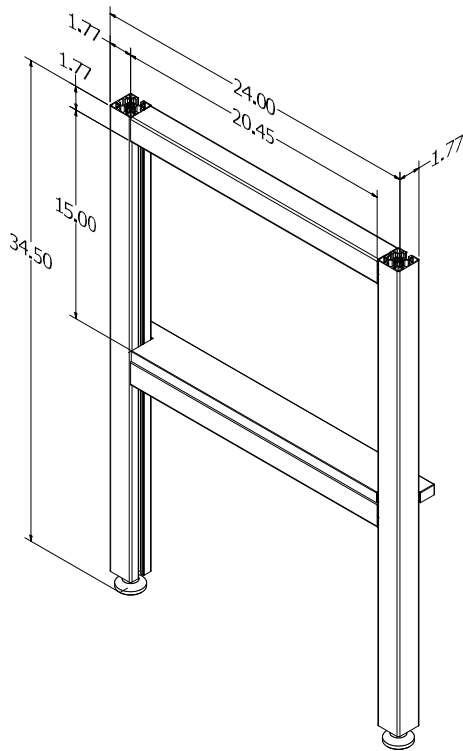

# Cosmopolitan Kitchen: Transition and End

[\\*Return to Table of Contents](#)

Product Description
Cosmopolitan Kitchen Transition - 1.77"W x 34.5"H x 24"D Frame Middle Transition to be used between two Section pieces. Slat will match powdercoat color on adjacent Section.
SKU
COSMOPOLITAN KITCHEN TRANSITION