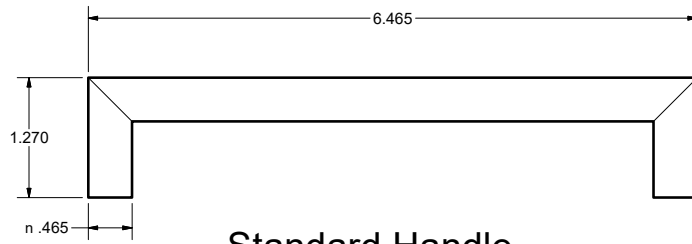

Miscellaneous: Cosmopolitan Kitchen Standard Handle Placement

[*Return to Table of Contents](#)

Standard Handle

Product Description

All Denver Outdoor Kitchens Cosmopolitan Kitchens cabinets come drilled and assembled with our standard stainless steel handle. Custom handle drilling and bar pulls are unavailable in the Cosmopolitan Kitchens collection.