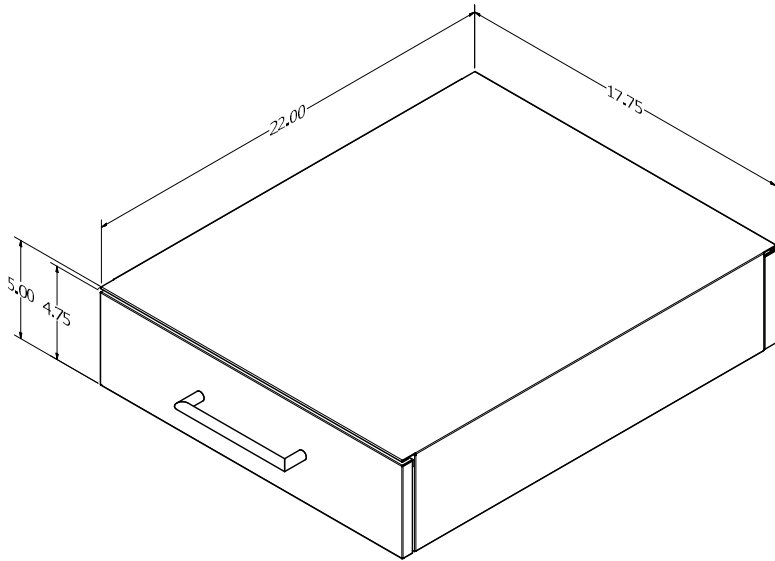

Cosmopolitan Kitchen: Storage 18 and Storage TM 18

[*Return to Table of Contents](#)

Product Description
Cosmopolitan Kitchen Storage 18 - 17.75"W x 5"H x 22"D Single storage drawer box. Attaches to Cosmopolitan Kitchen shelf. Interior: Walnut woodgrain OR match woodgrain Slat selection. Exterior: specify a Powder Coat Color under Part Notes, wood grain unavailable.   NOTE: Cosmopolitan Kitchens drawers come drilled and assembled with our standard stainless steel handle
SKU
COSMOPOLITAN KITCHEN STORAGE 18