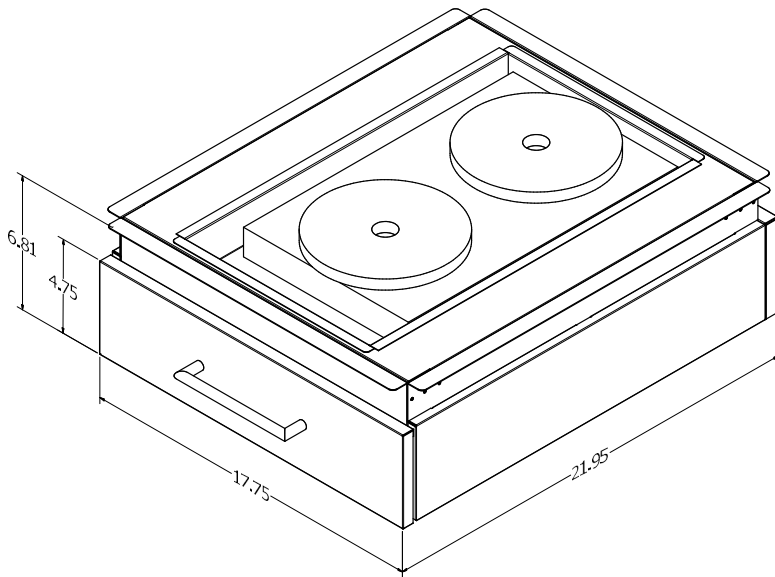

Cosmopolitan Kitchen: Invisacook and Trim Kit Shell

[*Return to Table of Contents](#)

Product Description
Cosmopolitan Kitchen Invisacook - 17.75"W x 6.8"H x 22"D Trim kit to house Invisacook unit with a purpose-built storage box. Interior: Walnut woodgrain OR match woodgrain Slat selection. Exterior: specify a Powder Coat Color under Part Notes, wood grain unavailable.   NOTE: Cosmopolitan Kitchens drawers come drilled and assembled with our standard stainless steel handle
SKU
COSMOPOLITAN KITCHEN INVISACOOK