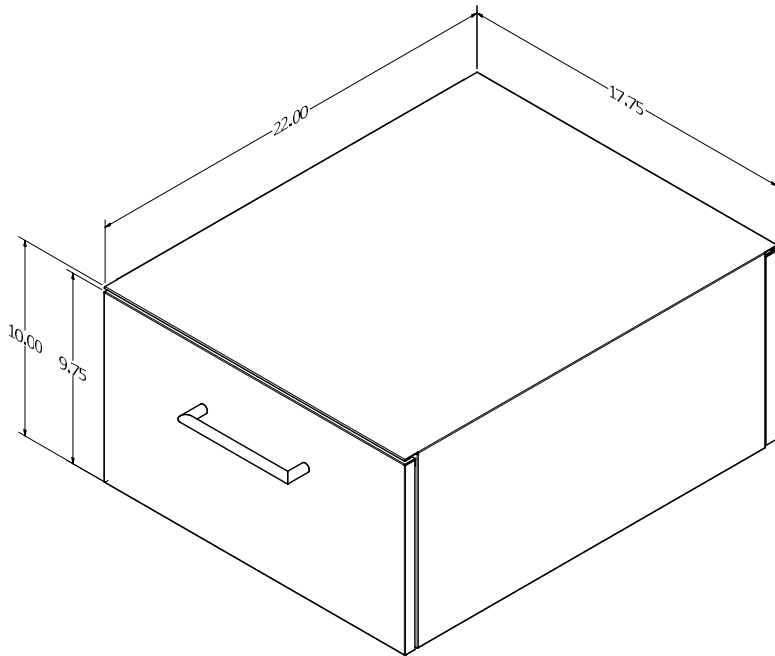

Cosmopolitan Kitchen: Tall Storage 18 and Triple Storage 18

[*Return to Table of Contents](#)

Product Description
Cosmopolitan Kitchen Tall Storage 18 - 17.75"W x 10"H x 22"D single storage drawer box. Attaches to Cosmopolitan Kitchen shelf. Interior: Walnut woodgrain OR match woodgrain Slat selection. Exterior: specify a Powder Coat Color under Part Notes, wood grain unavailable.   NOTE: Cosmopolitan Kitchens drawers come drilled and assembled with our standard stainless steel handle
SKU
COSMOPOLITAN KITCHEN TALL STORAGE 18