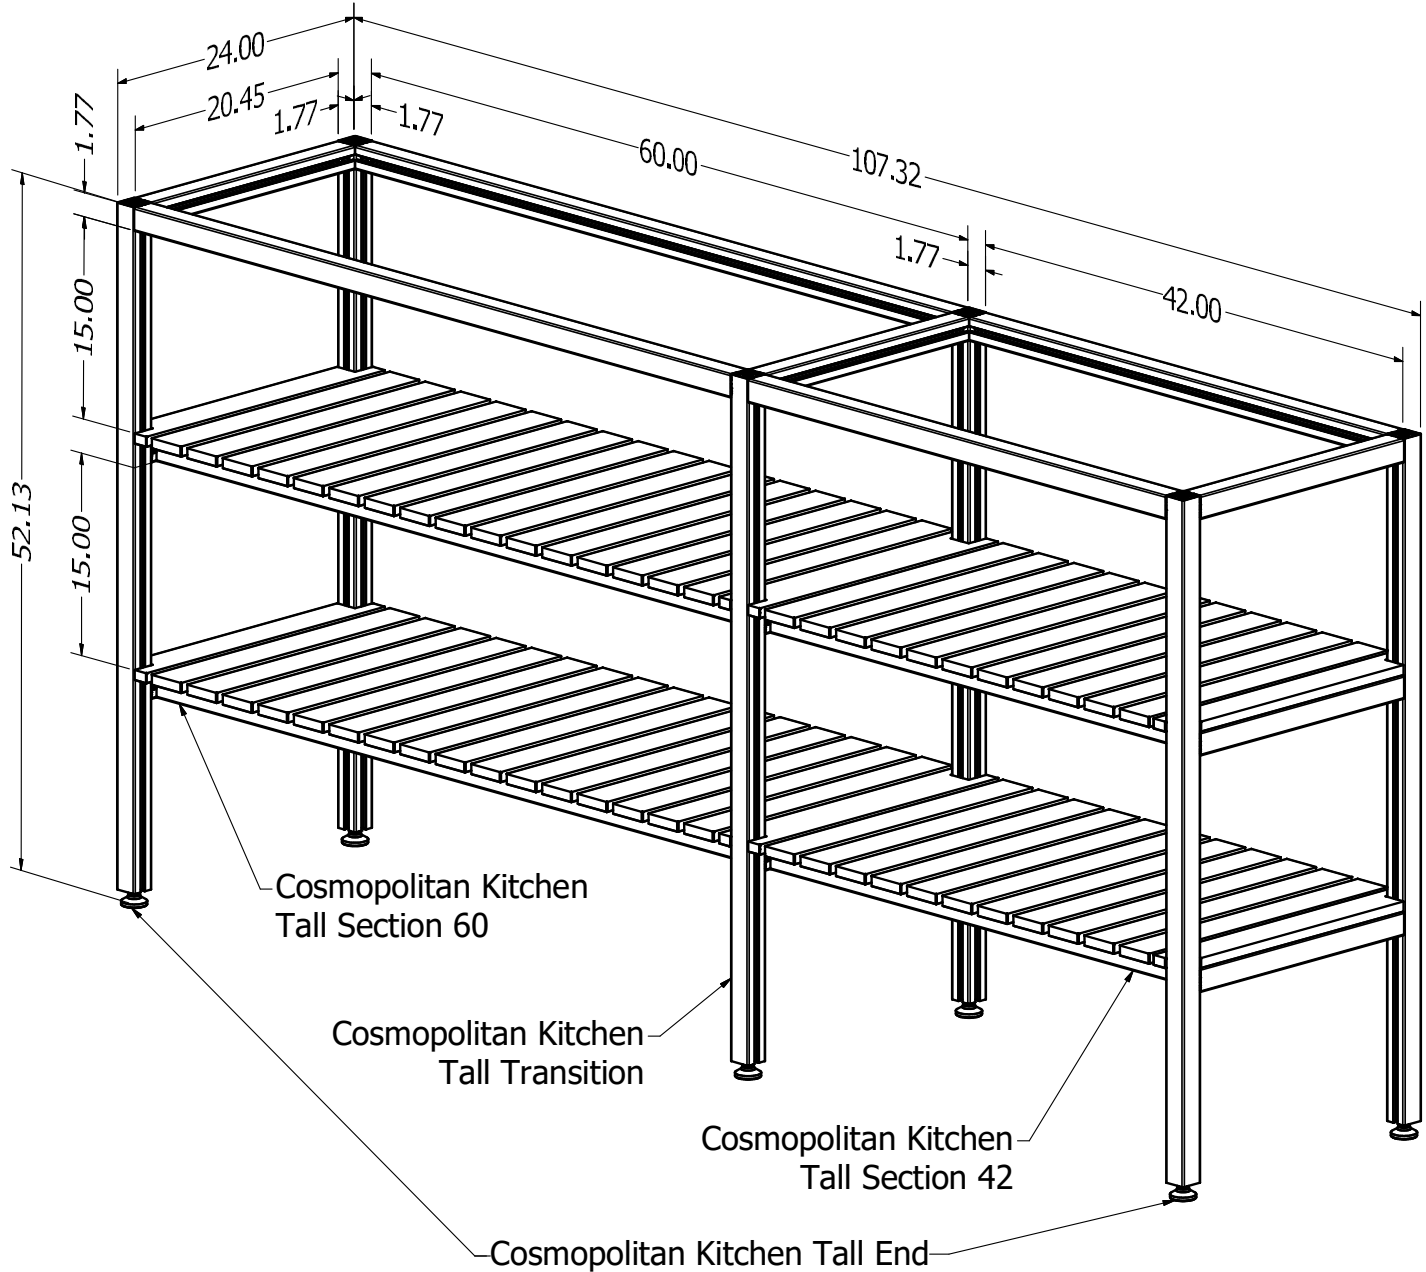

Cosmopolitan Kitchen: Tall Shelving

[*Return to Table of Contents](#)

Cosmopolitan Tall Shelving units are great for storage

Two shelves and countertop space for an abundance of outdoor storage

Pair with a Cosmopolitan Kitchen unit for a versatile outdoor cooking experience

52.13"H (w/o countertop) x 24"D x 42"W and 60"W sections