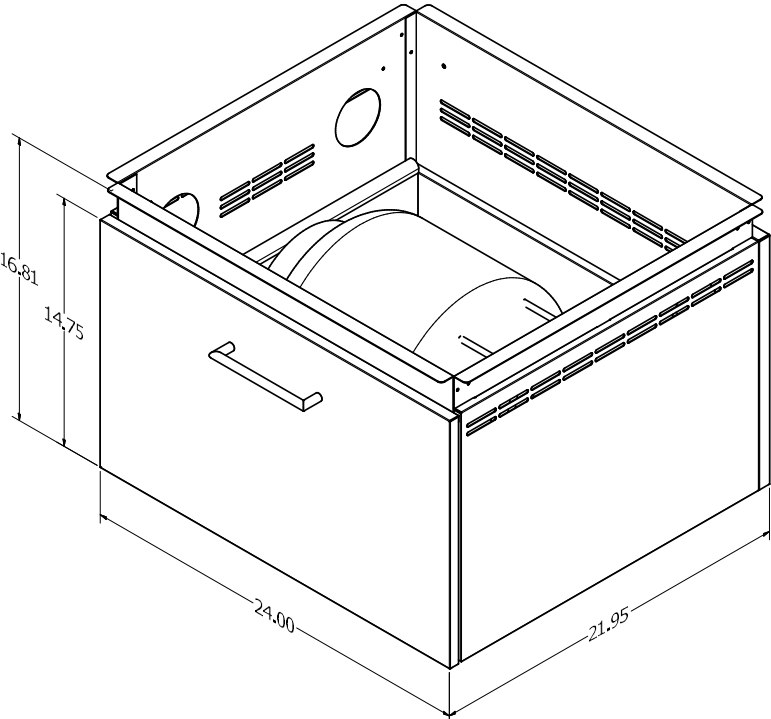

Cosmopolitan Kitchen: Propane Storage

[*Return to Table of Contents](#)

Product Description
Cosmopolitan Kitchen Propane Storage - 24"W x 16.8"H x 22"D houses a Flame King YSN201HZZL 20lb horizontal propane tank (not included). Vertical tanks cannot be used. Cosmopolitan Kitchen Trim Shell must be adjacent to this unit. Interior: Walnut woodgrain OR match woodgrain Slat selection. Exterior: specify a Powder Coat Color under Part Notes, wood grain unavailable.
NOTE: Cosmopolitan Kitchens drawers come drilled and assembled with our standard stainless steel handle
SKU
COSMOPOLITAN KITCHEN PROPANE STORAGE