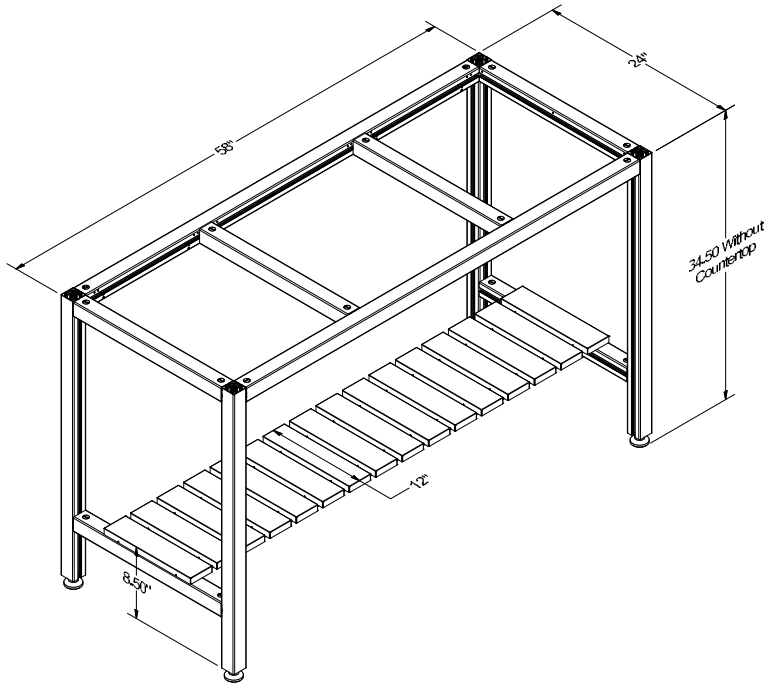

# Cosmopolitan Tables : Eat & Prep

[\\*Return to Table of Contents](#)

Cosmopolitan Table Dining

Product Description
<p>Cosmopolitan Dining Table. 58"W x 24"D x 34.5"H without countertop. The feet allow for an extra 1.25" of height adjustment. Midnight Matte powder coated frame. Fixed narrow shelf – 12"W x 8.5"H from floor – with Walnut powder coated decorative slats to allow for stool seating. Up to 3 flat-packed tables PER skid.</p> <p>NOTE: Standard countertop that we provide is 12mm (.5") thick.</p> <p>NOTE: PC SLATS parts can be powder coated to match an Outdoor Kitchen.</p>
SKU
COSMOPOLITAN EAT
COSMOPOLITAN EAT PC SLATS