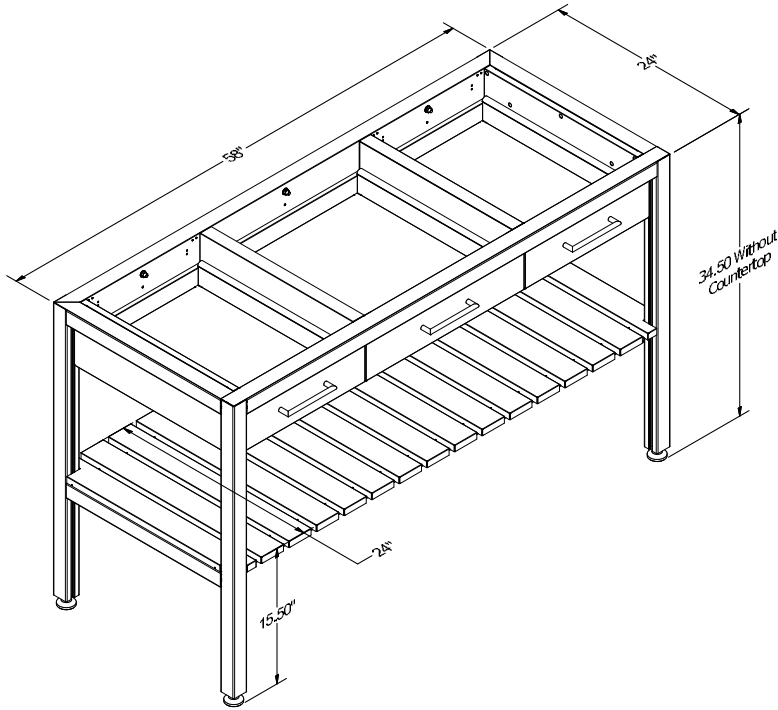

Cosmopolitan Table Prep ADA

Product Description
<p>Cosmopolitan Prep Table ADA. 58"W X 24"D X 32.5"H without countertop. The feet allow for an extra 1.25" of height adjustment. Midnight Matte powder coated frame. Fixed shelf – 24"W x 15.5"H from floor – with Walnut powder coated decorative slats.</p> <p>NOTE: Standard countertop that we provide is 12mm (.5") thick.</p> <p>NOTE: PC SLATS parts can be powder coated to match an Outdoor Kitchen.</p>
SKU
COSMOPOLITAN PREP ADA

# Cosmopolitan Tables: Eat & Prep ADA with Casters

[\\*Return to Table of Contents](#)

Cosmopolitan Table Dining ADA With Casters

Product Description
<p>Cosmopolitan Dining Table ADA with 4x 316 SS locking casters. 58"W X 24"D X 32.5"H without countertop. Midnight Matte powder coated frame. Fixed narrow shelf – 12"W x 8"H from floor – with Walnut powder coated decorative slats to allow for stool seating.</p> <p>NOTE: Standard countertop that we provide is 12mm (.5") thick.</p> <p>NOTE: PC SLATS parts can be powder coated to match an Outdoor Kitchen.</p>
SKU
COSMOPOLITAN EAT ADA CASTERS

# Cosmopolitan Tables: Store & Cook

[\\*Return to Table of Contents](#)

Cosmopolitan Table Storage

Product Description
<p>Cosmopolitan Storage Table. 58"W x 24"D x 34.5"H without countertop. The feet allow for an extra 1.25" of height adjustment. Midnight Matte powder coated frame. Fixed shelf –24"W x 15.5"H from floor – with Walnut powder coated decorative slats. Three 6"H storage drawers across tabletop with Walnut powder coated interior. 16"W left side drawer, 21"W middle drawer, and 16"W right side drawer. Up to 3 flat-packed tables PER skid.</p> <p>NOTE: Standard countertop that we provide is 12mm (.5") thick.</p> <p>NOTE: PC SLATS parts can be powder coated to match an Outdoor Kitchen.</p> <p>NOTE: Cosmopolitan Kitchens drawers come drilled and assembled with our standard stainless steel handle</p>
SKU
COSMOPOLITAN STORE
COSMOPOLITAN STORE PC SLATS