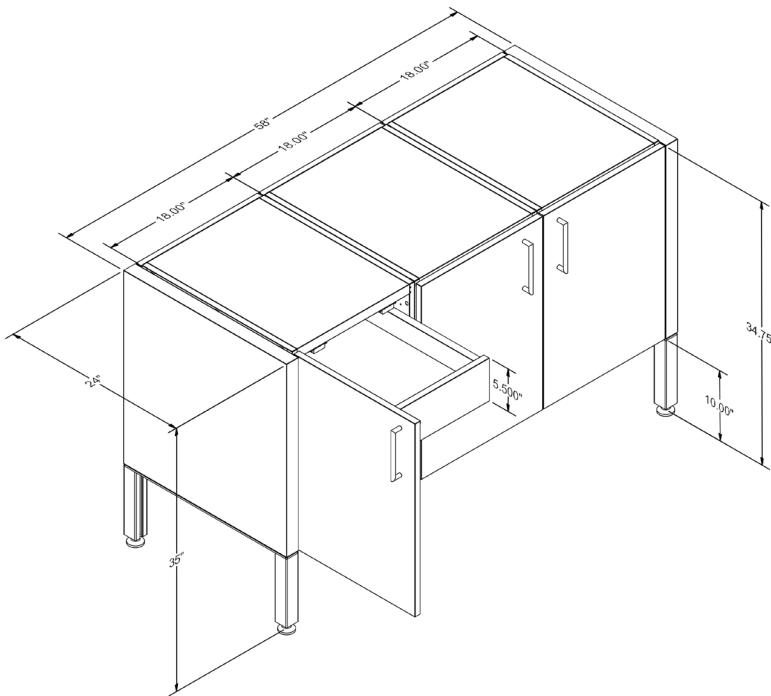

Product Description

Cosmopolitan Storage Buffet. 58"W x 24"D x 35"H. Furniture-inspired, powder coated stainless steel frame-based cabinets with storage. Finished on all four sides. 10"H leg with adjustable foot. Three 18"W cabinets powder coated Midnight Matte with Walnut wood grain drawer box. Buffet drawer box wood grain color can be changed to match an outdoor kitchen wood grain color or existing Dealer Display. Add wood grain color in Part Notes. One left side cabinet with 5.5"H nested storage drawer and a deep storage drawer. Two storage cabinets, each with a full depth, adjustable shelf.

NOTE: Cosmopolitan Kitchens cabinets come drilled and assembled with our standard stainless steel handle

SKU

COSMOPOLITAN BUFFET STORE