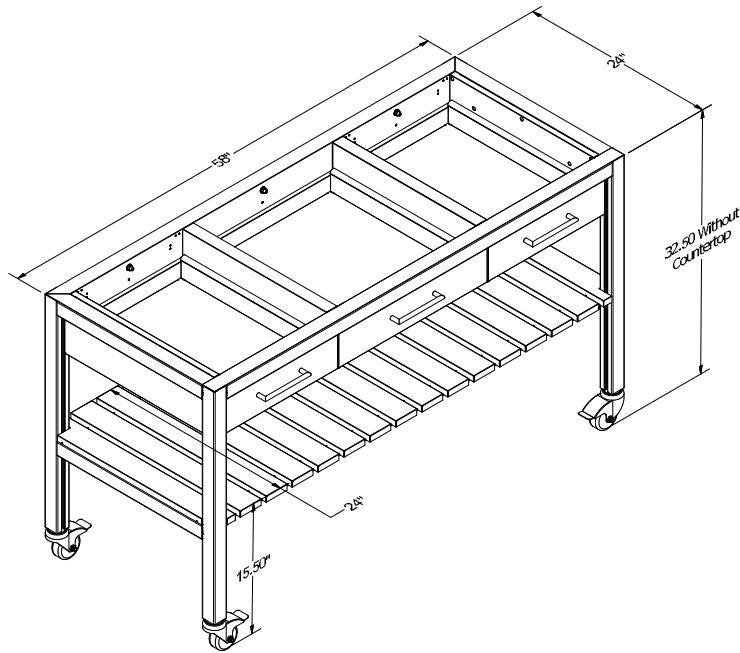

Cosmopolitan Tables: Store & Cook ADA with Casters

[*Return to Table of Contents](#)

Cosmopolitan Table Storage ADA With Casters

Product Description
Cosmopolitan Storage Table ADA with 4x 316 SS locking casters. 58"W X 24"D X 32.5"H without countertop. Midnight Matte powder coated frame. Fixed shelf –24"W x 15.5"H from floor – with Walnut powder coated decorative slats. Three 6"H storage drawers across tabletop with Walnut powder coated interior. 16"W left side drawer, 21"W middle drawer, and 16"W right side drawer.   NOTE: Standard countertop that we provide is 12mm (.5") thick.   NOTE: PC SLATS parts can be powder coated to match an Outdoor Kitchen.   NOTE: Cosmopolitan Kitchens drawers come drilled and assembled with our standard stainless steel handle
SKU
COSMOPOLITAN STORE ADA CASTERS