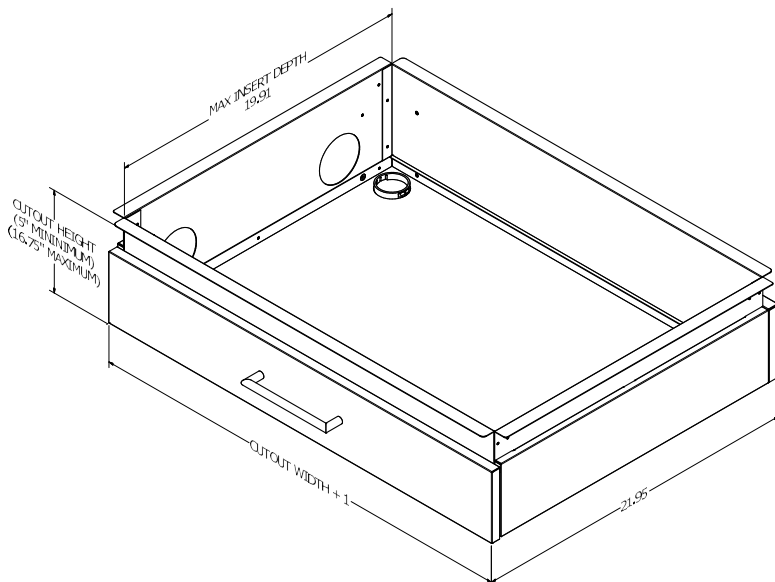

Product Description
Cosmopolitan Kitchen Tall End - 1.77"W x 52.13"H x 24"D Frame End to be used next to a Section piece. Slat will match powdercoat color on adjacent Section.
*Feet allow for 1" upwards height adjustment
SKU
COSMOPOLITAN KITCHEN TALL END

# Cosmopolitan Kitchen: Invisacook and Trim Kit Shell

[\\*Return to Table of Contents](#)

Product Description
<p>Cosmopolitan Kitchen Invisacook - 17.75"W x 6.8"H x 22"D Trim kit to house Invisacook unit with a purpose-built storage box. Interior: Walnut woodgrain OR match woodgrain Slat selection. Exterior: specify a Powder Coat Color under Part Notes, wood grain unavailable.</p> <p>NOTE: Cosmopolitan Kitchens drawers come drilled and assembled with our standard stainless steel handle</p>
SKU
COSMOPOLITAN KITCHEN INVISACOOK