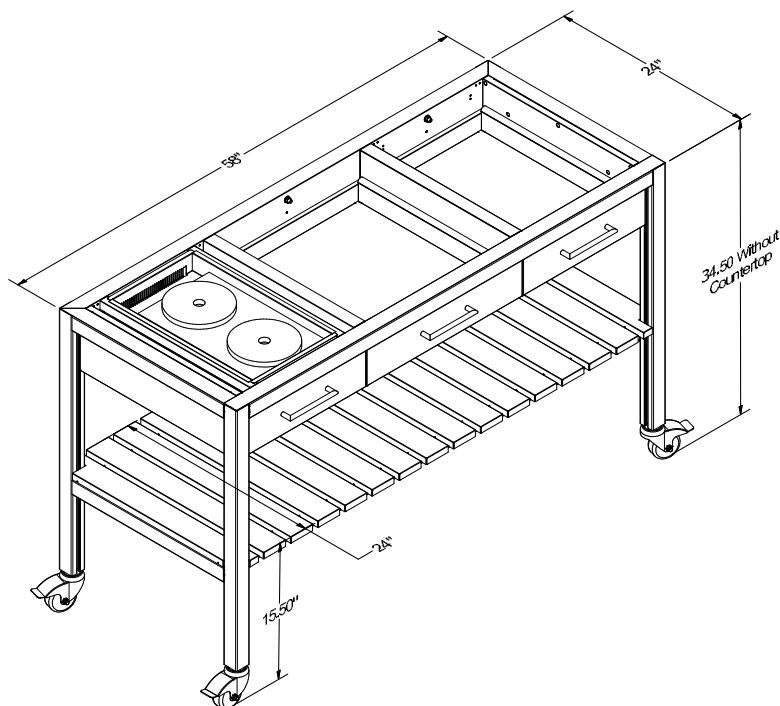

Cosmopolitan Table Cook With Casters

Product Description
Cosmopolitan Cooking Table with 4x 316 SS locking casters. 58"W x 24"D x 34.5"H without countertop. Midnight Matte powder coated frame. Fixed shelf –24"W x 14"H from floor – with Walnut powder coated decorative slats. Prepped to fit Invisacook 2-burner induction unit 110V (sold separately: INVISACOOK 2 BURNERS 110V). Three 6"H drawers across tabletop with Walnut powder coated interior. 16"W left side drawer with insert for Invisacook control panel and storage behind. 21"W middle storage drawer and 16"W right side storage drawer.   NOTE: Standard countertop that we provide is 12mm (.5") thick. This is the maximum thickness for Invisacook to function properly.   NOTE: PC SLATS parts can be powder coated to match an Outdoor Kitchen.   NOTE: Cosmopolitan Kitchens drawers come drilled and assembled with our standard stainless steel handle
SKU
COSMOPOLITAN COOK CASTERS