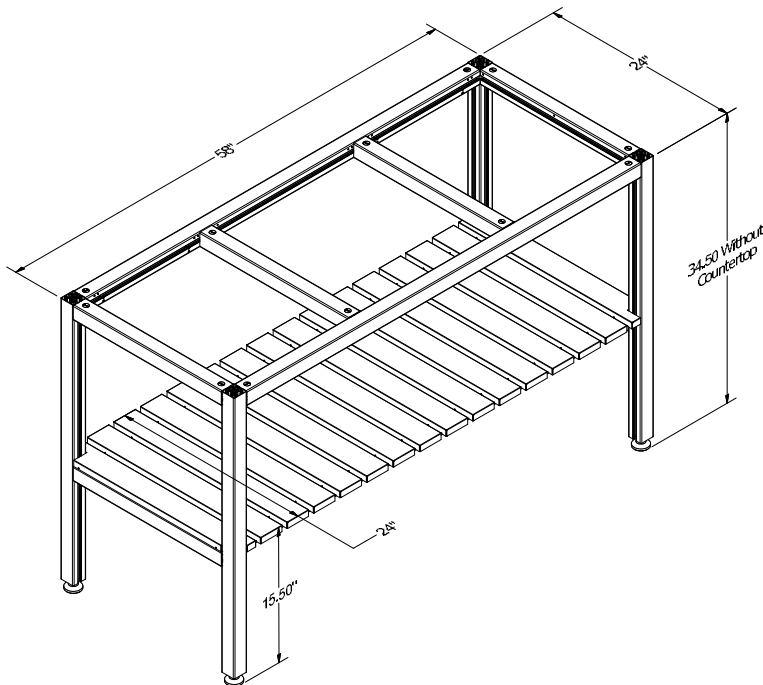

# Cosmopolitan Tables : Eat & Prep

[\\*Return to Table of Contents](#)

Cosmopolitan Table Dining

Product Description
<p>Cosmopolitan Dining Table. 58"W x 24"D x 34.5"H without countertop. The feet allow for an extra 1.25" of height adjustment. Midnight Matte powder coated frame. Fixed narrow shelf – 12"W x 8.5"H from floor – with Walnut powder coated decorative slats to allow for stool seating. Up to 3 flat-packed tables PER skid.</p> <p>NOTE: Standard countertop that we provide is 12mm (.5") thick.</p> <p>NOTE: PC SLATS parts can be powder coated to match an Outdoor Kitchen.</p>
SKU
COSMOPOLITAN EAT
COSMOPOLITAN EAT PC SLATS

Cosmopolitan Table Prep

Product Description
<p>Cosmopolitan Prep Table. 58"W x 24"D x 34.5"H without countertop. The feet allow for an extra 1.25" of height adjustment. Midnight Matte powder coated frame. Fixed shelf – 24"W x 15.5"H from floor – with Walnut powder coated decorative slats. Up to 3 flat-packed tables PER skid.</p> <p>NOTE: Standard countertop that we provide is 12mm (.5") thick.</p> <p>NOTE: PC SLATS parts can be powder coated to match an Outdoor Kitchen.</p>
SKU
COSMOPOLITAN PREP
COSMOPOLITAN PREP PC SLATS