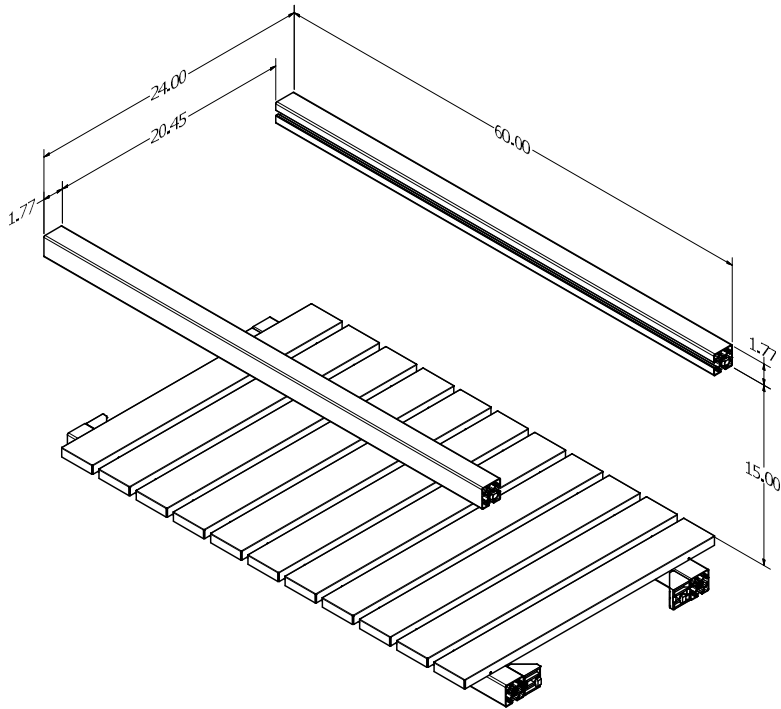

Cosmopolitan Kitchen: Section 42 and Section 60

[*Return to Table of Contents](#)

Product Description

Cosmopolitan Kitchen Section 42 - 42"W x 24"D frame section. Attaches to Cosmopolitan Kitchen Transition or Cosmopolitan Kitchen End. Slats: specify one Powder Coat or Wood Grain color for Kitchen Sections under Part Notes at no charge.

SKU

COSMOPOLITAN KITCHEN SECTION 42