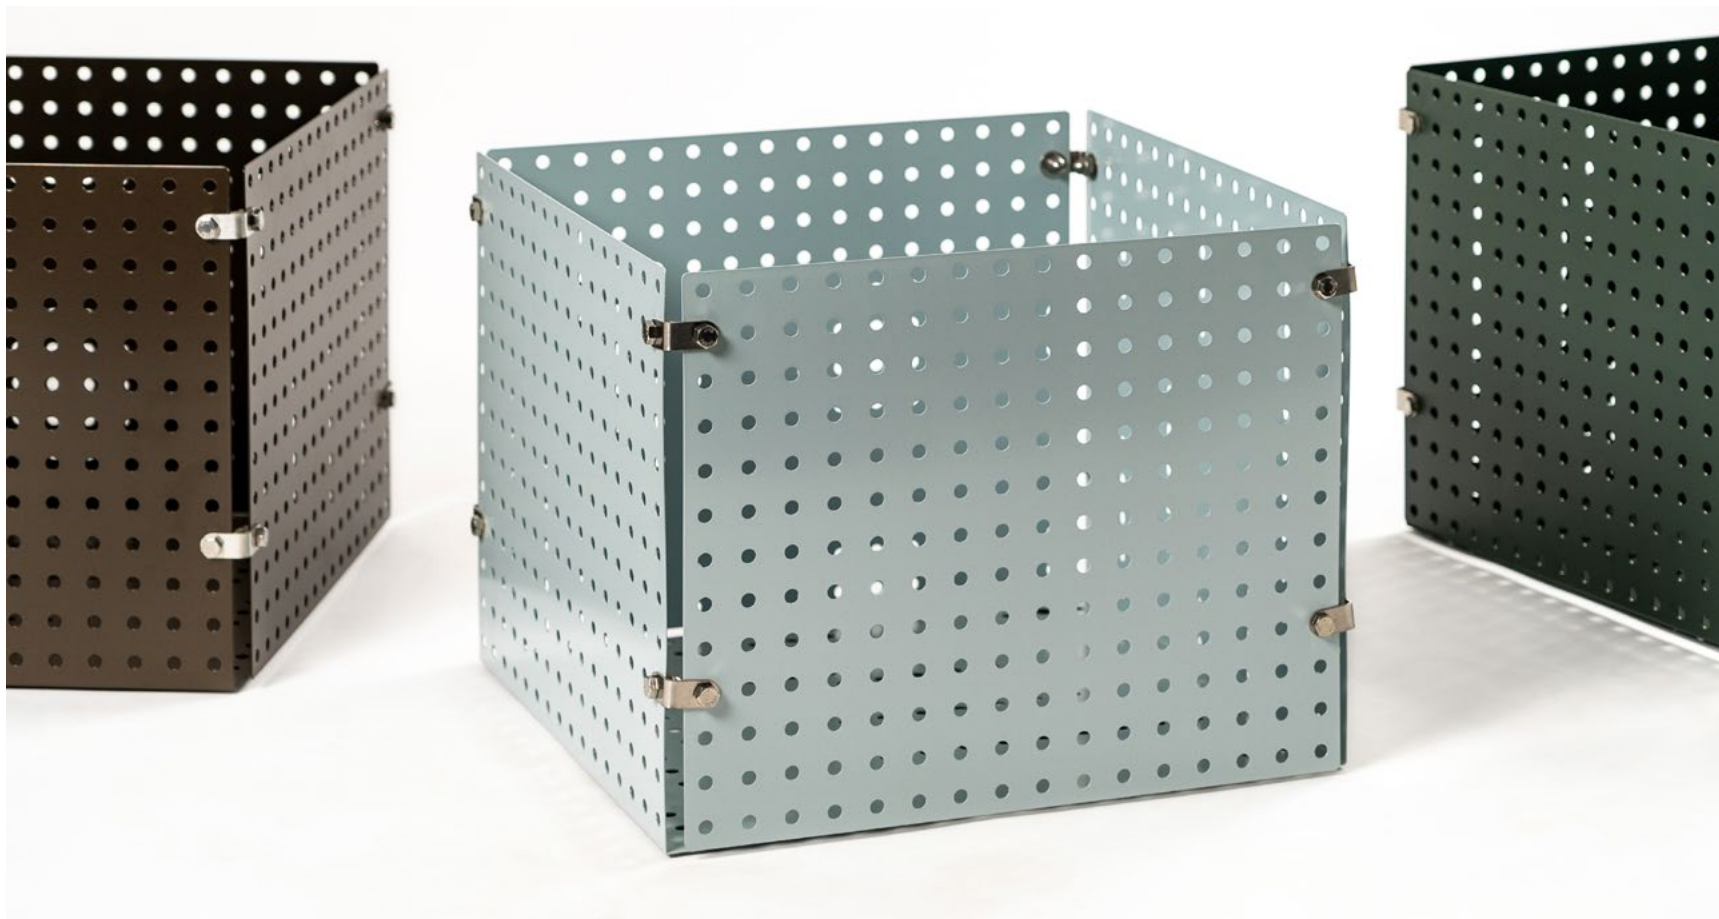

Perforated Baskets

Perforated Baskets

Perforated stainless steel storage baskets complement outdoor kitchens and add useful storage. Powder coat finish (wood grain powder coat finishes unavailable).