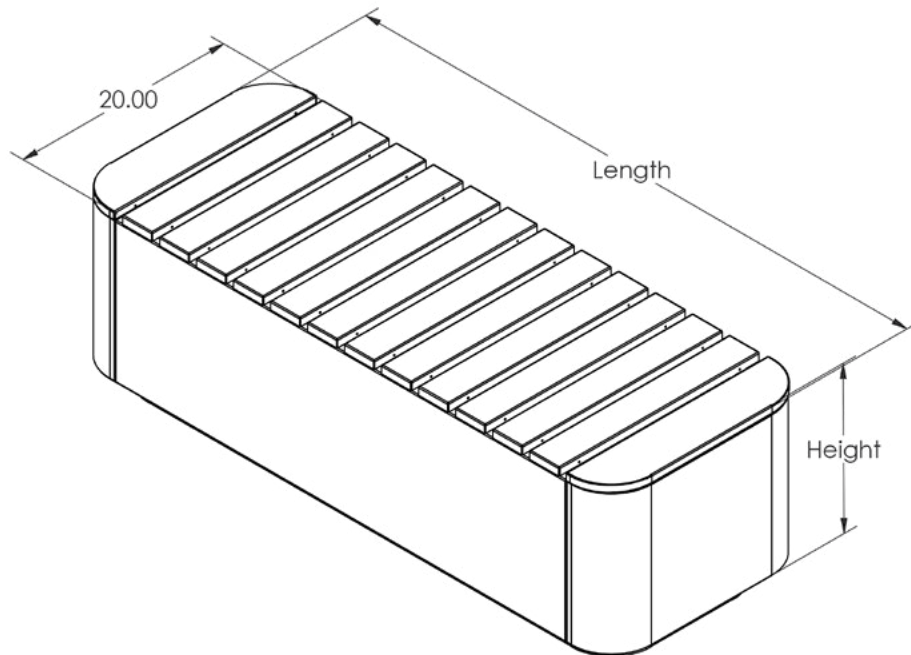

Ascento Bench - Ascento PB 5-BENCH