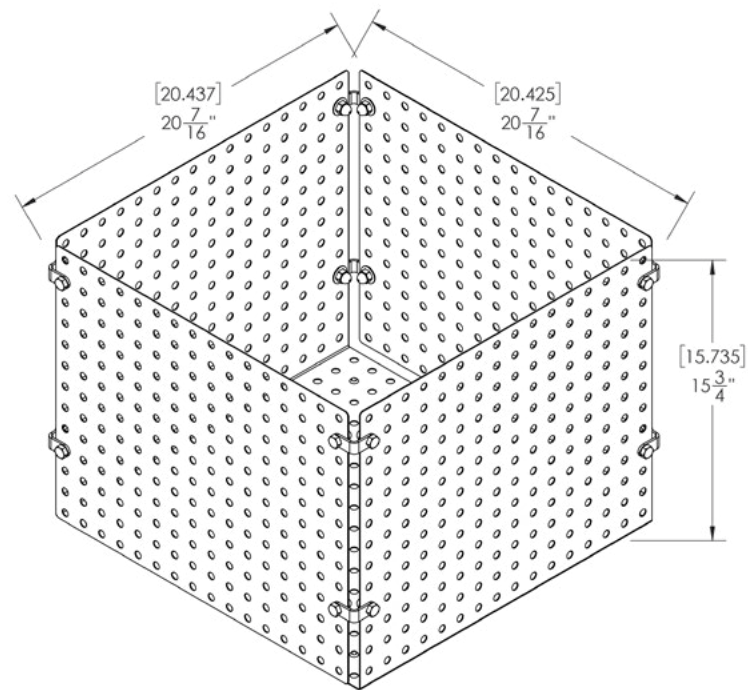

Perforated Basket - DOL-PB

Product Description	
Perforated Basket 20W x 16H x 20D Perforated Basket, Base and Sides Powder Coated or Stainless Steel, Brackets and Hardware Stainless Steel, Wood Grain Unavailable, Rubber Anti-slip/Anti-scratch feet	
SKU	Description
DOL-PB-20	Perforated Basket 20"W x 16"H x 20"D