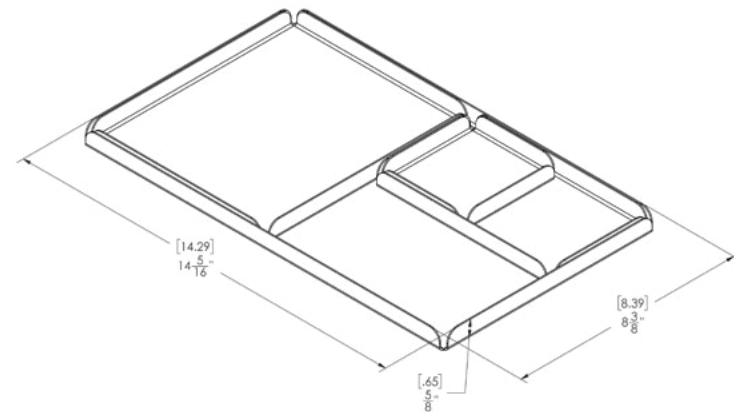

## Nesting Trays

## Nesting Trays

Stainless steel nesting trays are available in three design variants. Powder coat finish (wood grain powder coat finishes unavailable).

# Nesting Trays - DOL-NT

DOL-NT-A

DOL-NT-B

DOL-NT-C

Product Description	
<b>Nesting Trays</b> Nesting Trays (Set of 4), Sizes vary, product must be powder coated, woodgrain not available, Neoprene Anti-slip/Anti-scratch Bottom	
SKU	Description
DOL-NT-A	<b>Set of 4 Nesting Trays</b> Tall Design, 14.29"L x 8.39"W x 2.42"H
DOL-NT-B	<b>Set of 4 Nesting Trays</b> Tapered Design, 14.30"L x 8.40"W x 2"H
DOL-NT-C	<b>Set of 4 Nesting Trays</b> Shallow Design, 14.29"L x 8.39"W x .65"H