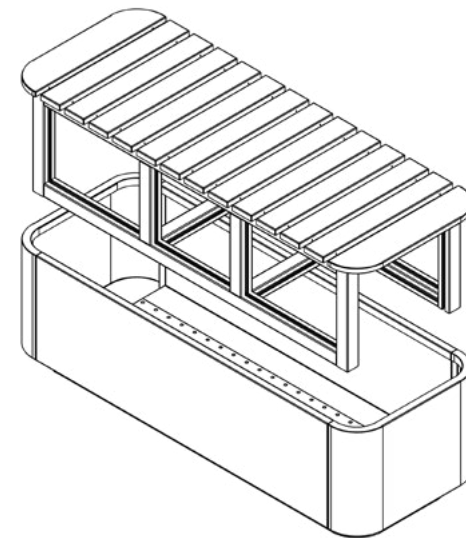

Product Description	
Ascento Bench Stainless Steel Bench, 36"L/54"L x 20"W x 16.75"H, product must be powder coated, woodgrain not available, Bench is removable from base, base is primary color, bench assembly can be secondary color	
SKU	Description
Ascento PB 5-Bench-Medium-A	Bench 36"L x 20"W x 16.75"H
Ascento PB 5-Bench-Large-A	Bench 54"L x 20"W x 16.75"H