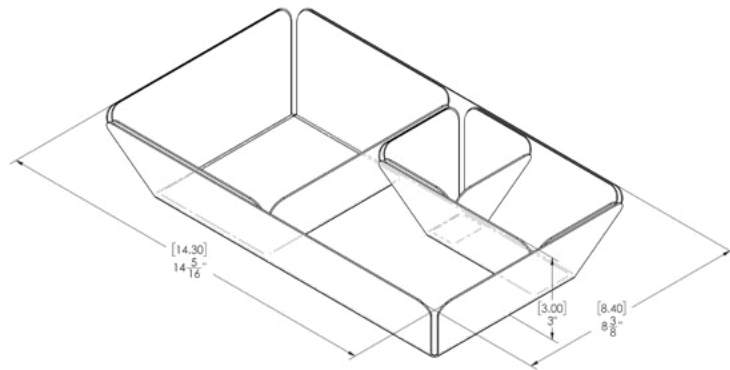

# Perforated Basket - DOL-PB

Product Description	
<p><b>Perforated Basket</b> 20W x 16H x 20D Perforated Basket, Base and Sides Powder Coated or Stainless Steel, Brackets and Hardware Stainless Steel, Wood Grain Unavailable, Rubber Anti-slip/Anti-scratch feet</p>	
SKU	Description
DOL-PB-20	<b>Perforated Basket</b> 20"W x 16"H x 20"D

## Nesting Trays

## Nesting Trays

Stainless steel nesting trays are available in three design variants. Powder coat finish (wood grain powder coat finishes unavailable).

# Nesting Trays - DOL-NT

DOL-NT-A

DOL-NT-B

DOL-NT-C

Product Description	
<b>Nesting Trays</b> Nesting Trays (Set of 4), Sizes vary, product must be powder coated, woodgrain not available, Neoprene Anti-slip/Anti-scratch Bottom	
SKU	Description
DOL-NT-A	<b>Set of 4 Nesting Trays</b> Tall Design, 14.29"L x 8.39"W x 2.42"H
DOL-NT-B	<b>Set of 4 Nesting Trays</b> Tapered Design, 14.30"L x 8.40"W x 2"H
DOL-NT-C	<b>Set of 4 Nesting Trays</b> Shallow Design, 14.29"L x 8.39"W x .65"H