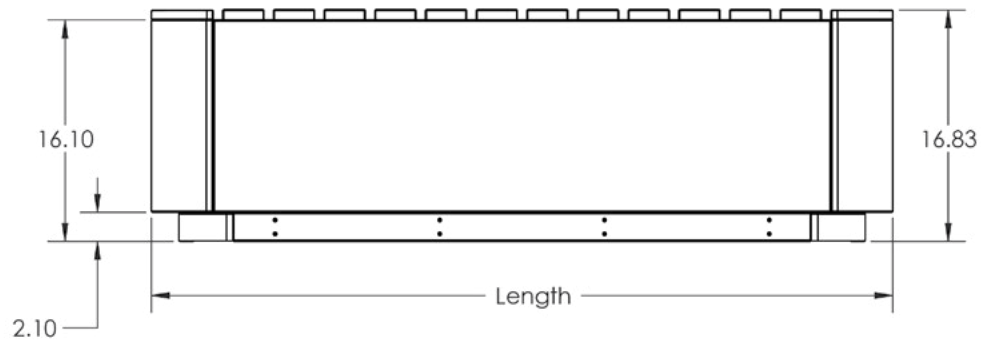

Ascento Bench - Ascento PB 5-BENCH