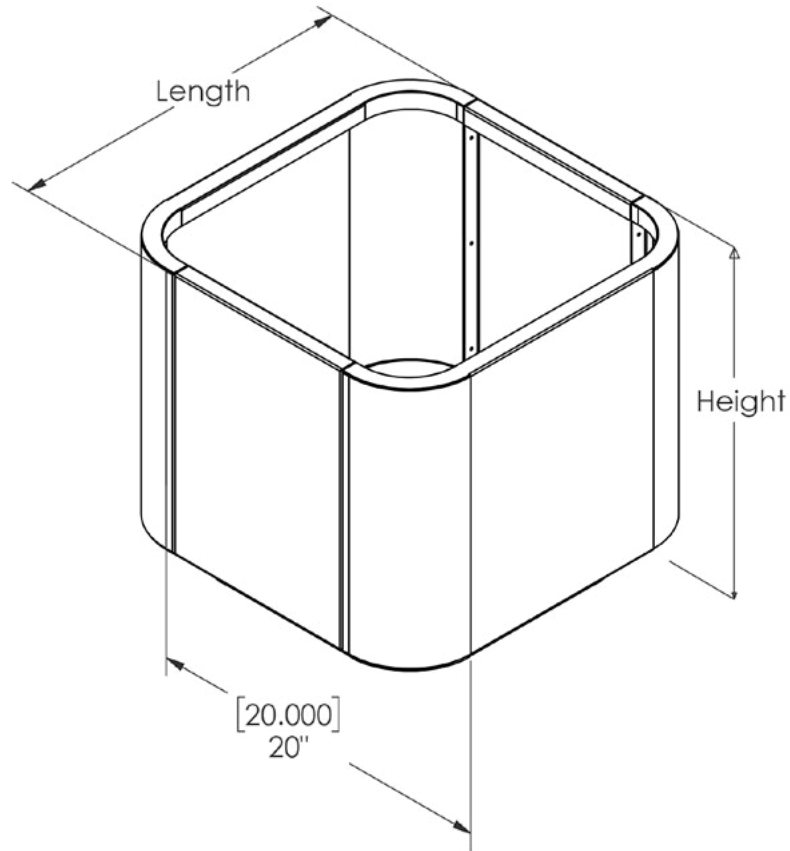

# Table of Contents

<b>Planter Boxes</b>	4
Planter Box - Ascento PB 5	5
<b>Bench</b>	6
Bench - Ascento PB 5-BENCH	7
<b>Perforated Baskets</b>	8
Perforated Basket - DOL-PB	9
<b>Nesting Trays</b>	10
Nesting Trays - DOL-NT	11
<b>Dog Bowls</b>	12
Dog Bowls - DOL-DB	13

# Ascento Planter Box - Ascento PB 5

Product Description	
<b>Ascento Planter Box</b> Stainless Steel Planter Box, 20"L/36"L/54"L x 20"W x 18"H, product must be powder coated, woodgrain not available	
SKU	Description
Ascento PB 5-Small-B	<b>Planter Box</b> 20"L x 20"W x 18"H
Ascento PB 5-Medium-B	<b>Planter Box</b> 36"L x 20"W x 18"H
Ascento PB 5-Large-B	<b>Planter Box</b> 54"L x 20"W x 18"H