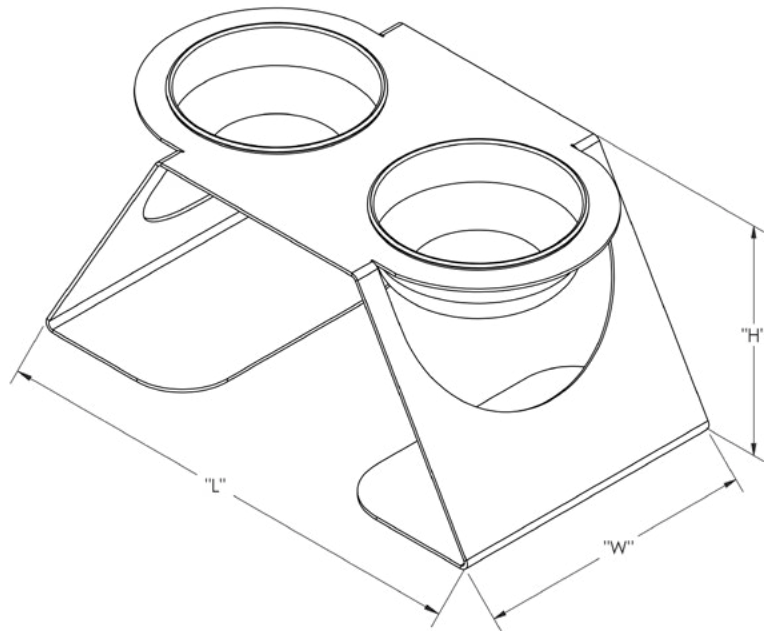

Dog Bowls - DOL-DB

Product Description	
Dog Bowls Dog Bowl Holder, Two 316 Stainless Steel Bowls, 3 Cup Capacity Each, Dishwasher Safe, Neoprene Anti-slip/Anti-scratch Bottom, Powder Coated Holder, Wood Grain Unavailable	
SKU	Description
DOL-DB-Small	Small Dog Bowl Holder 17"L x 11"W x 7.5"H
DOL-DB-Medium	Small Dog Bowl Holder 20.9"L x 13"W x 20"H
DOL-DB-Large	Small Dog Bowl Holder 34.7"L x 17"W x 15"H