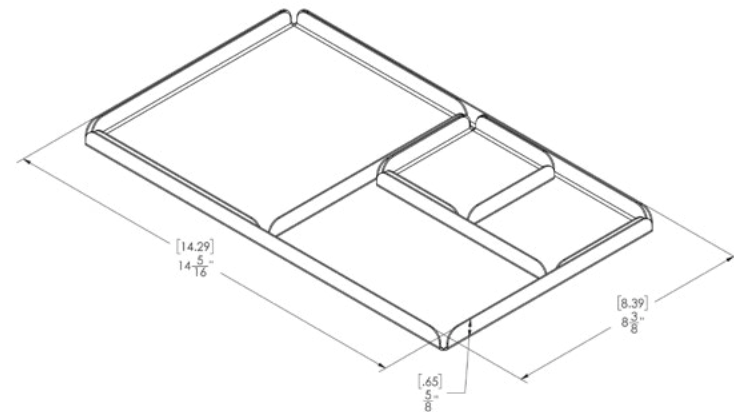

Product Description	
<p>Perforated Basket 20W x 16H x 20D Perforated Basket, Base and Sides Powder Coated or Stainless Steel, Brackets and Hardware Stainless Steel, Wood Grain Unavailable, Rubber Anti-slip/Anti-scratch feet</p>	
SKU	Description
DOL-PB-20	Perforated Basket 20"W x 16"H x 20"D

Nesting Trays

Nesting Trays

Stainless steel nesting trays are available in three design variants. Powder coat finish (wood grain powder coat finishes unavailable).

Nesting Trays - DOL-NT

DOL-NT-A

DOL-NT-B

DOL-NT-C

Product Description	
Nesting Trays Nesting Trays (Set of 4), Sizes vary, product must be powder coated, woodgrain not available, Neoprene Anti-slip/Anti-scratch Bottom	
SKU	Description
DOL-NT-A	Set of 4 Nesting Trays Tall Design, 14.29"L x 8.39"W x 2.42"H
DOL-NT-B	Set of 4 Nesting Trays Tapered Design, 14.30"L x 8.40"W x 2"H
DOL-NT-C	Set of 4 Nesting Trays Shallow Design, 14.29"L x 8.39"W x .65"H