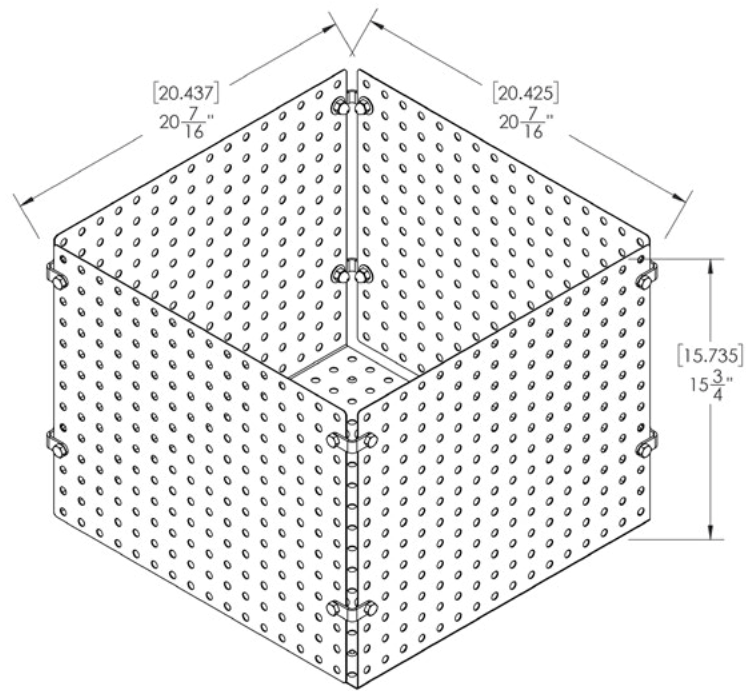

Ascento Planter Boxes

Ascento Planter Boxes

Ascento Planter Boxes are available in three sizes, made of stainless steel, and powder coated.

Ascento Planter Box - Ascento PB 5

Product Description	
Ascento Planter Box Stainless Steel Planter Box, 20"L/36"L/54"L x 20"W x 18"H, product must be powder coated, woodgrain not available	
SKU	Description
Ascento PB 5-Small-B	Planter Box 20"L x 20"W x 18"H
Ascento PB 5-Medium-B	Planter Box 36"L x 20"W x 18"H
Ascento PB 5-Large-B	Planter Box 54"L x 20"W x 18"H

Ascento Bench - Ascento PB 5-BENCH

Product Description	
<p>Ascento Bench Stainless Steel Bench, 36"L/54"L x 20"W x 16.75"H, product must be powder coated, woodgrain not available, Bench is removable from base, base is primary color, bench assembly can be secondary color</p>	
SKU	Description
Ascento PB 5-Bench-Medium-A	Bench 36"L x 20"W x 16.75"H
Ascento PB 5-Bench-Large-A	Bench 54"L x 20"W x 16.75"H

Product Description	
<p>Perforated Basket 20W x 16H x 20D Perforated Basket, Base and Sides Powder Coated or Stainless Steel, Brackets and Hardware Stainless Steel, Wood Grain Unavailable, Rubber Anti-slip/Anti-scratch feet</p>	
SKU	Description
DOL-PB-20	Perforated Basket 20"W x 16"H x 20"D