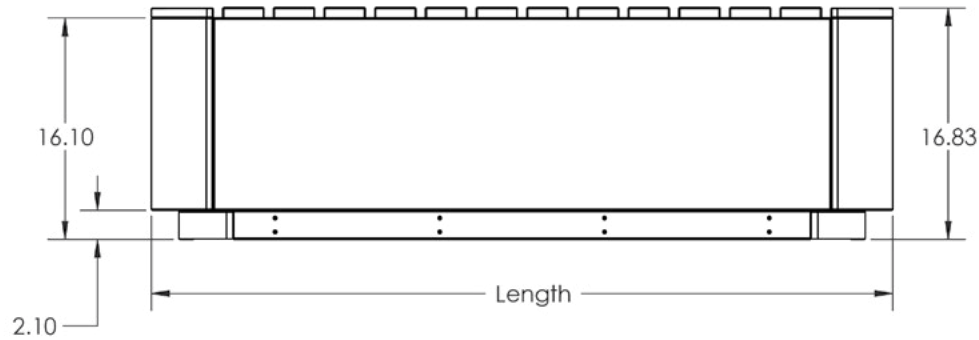

Ascento Planter Boxes

Ascento Planter Boxes

Ascento Planter Boxes are available in three sizes, made of stainless steel, and powder coated.

Ascento Planter Box - Ascento PB 5

Product Description	
Ascento Planter Box Stainless Steel Planter Box, 20"L/36"L/54"L x 20"W x 18"H, product must be powder coated, woodgrain not available	
SKU	Description
Ascento PB 5-Small-B	Planter Box 20"L x 20"W x 18"H
Ascento PB 5-Medium-B	Planter Box 36"L x 20"W x 18"H
Ascento PB 5-Large-B	Planter Box 54"L x 20"W x 18"H

Ascento Bench - Ascento PB 5-BENCH

Product Description	
<p>Ascento Bench Stainless Steel Bench, 36"L/54"L x 20"W x 16.75"H, product must be powder coated, woodgrain not available, Bench is removable from base, base is primary color, bench assembly can be secondary color</p>	
SKU	Description
Ascento PB 5-Bench-Medium-A	Bench 36"L x 20"W x 16.75"H
Ascento PB 5-Bench-Large-A	Bench 54"L x 20"W x 16.75"H