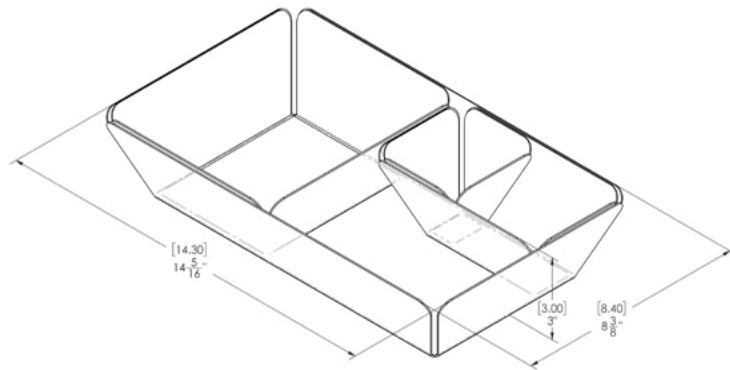

Product Description	
<p>Perforated Basket 20W x 16H x 20D Perforated Basket, Base and Sides Powder Coated or Stainless Steel, Brackets and Hardware Stainless Steel, Wood Grain Unavailable, Rubber Anti-slip/Anti-scratch feet</p>	
SKU	Description
DOL-PB-20	Perforated Basket 20"W x 16"H x 20"D

Nesting Trays

Nesting Trays

Stainless steel nesting trays are available in three design variants. Powder coat finish (wood grain powder coat finishes unavailable).

Nesting Trays - DOL-NT

DOL-NT-A

DOL-NT-B

DOL-NT-C

Product Description	
Nesting Trays Nesting Trays (Set of 4), Sizes vary, product must be powder coated, woodgrain not available, Neoprene Anti-slip/Anti-scratch Bottom	
SKU	Description
DOL-NT-A	Set of 4 Nesting Trays Tall Design, 14.29"L x 8.39"W x 2.42"H
DOL-NT-B	Set of 4 Nesting Trays Tapered Design, 14.30"L x 8.40"W x 2"H
DOL-NT-C	Set of 4 Nesting Trays Shallow Design, 14.29"L x 8.39"W x .65"H