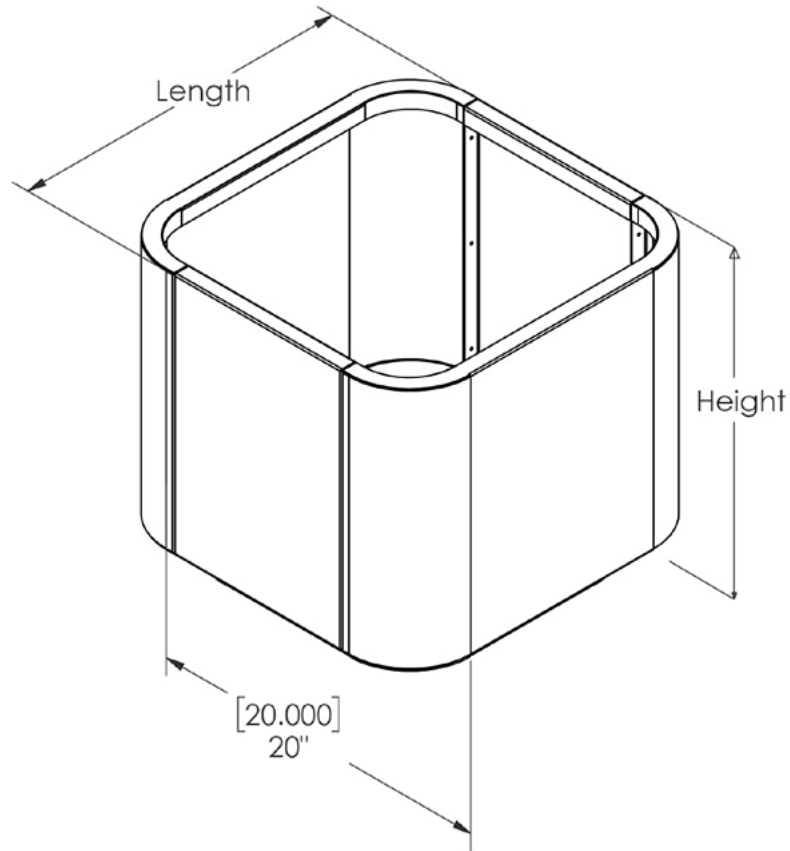

Danver™

Specification Guide: Danver Outdoor Living

Table of Contents

Ascento Planter Boxes	3
Ascento Planter Box - Ascento PB 5	4
Ascento Bench	5
Ascento Bench - Ascento PB 5-BENCH	6
Perforated Baskets	7
Perforated Basket - DOL-PB	8
Nesting Trays	9
Nesting Trays - DOL-NT	10
Dog Bowls	11
Dog Bowls - DOL-DB	12

Ascento Planter Boxes

Ascento Planter Boxes

Ascento Planter Boxes are available in three sizes, made of stainless steel, and powder coated.

Ascento Planter Box - Ascento PB 5

Product Description	
Ascento Planter Box Stainless Steel Planter Box, 20"L/36"L/54"L x 20"W x 18"H, product must be powder coated, woodgrain not available	
SKU	Description
Ascento PB 5-Small-B	Planter Box 20"L x 20"W x 18"H
Ascento PB 5-Medium-B	Planter Box 36"L x 20"W x 18"H
Ascento PB 5-Large-B	Planter Box 54"L x 20"W x 18"H

Ascento Bench - Ascento PB 5-BENCH

Product Description	
<p>Ascento Bench Stainless Steel Bench, 36"L/54"L x 20"W x 16.75"H, product must be powder coated, woodgrain not available, Bench is removable from base, base is primary color, bench assembly can be secondary color</p>	
SKU	Description
Ascento PB 5-Bench-Medium-A	Bench 36"L x 20"W x 16.75"H
Ascento PB 5-Bench-Large-A	Bench 54"L x 20"W x 16.75"H

Dog Bowls - DOL-DB

Product Description	
<p>Dog Bowls Dog Bowl Holder, Two 316 Stainless Steel Bowls, Dishwasher Safe, Neoprene Anti-slip/Anti-scratch Bottom, Powder Coated Holder, Wood Grain Unavailable</p>	
SKU	Description
DOL-DB-Small	<p>Small Dog Bowl Holder 17"L x 11"W x 7.5"H</p> <p>Bowl capacity: 3 cups (each bowl)</p>
DOL-DB-Medium	<p>Medium Dog Bowl Holder 20.9"L x 13"W x 10"H</p> <p>Bowl capacity: 6 cups (each bowl)</p>
DOL-DB-Large	<p>Large Dog Bowl Holder 34.7"L x 17"W x 15"H</p> <p>Bowl capacity: 12 cups (each bowl)</p>