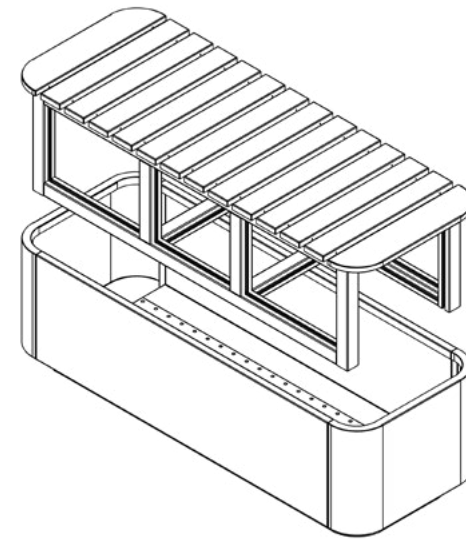

Ascento Planter Boxes

Ascento Planter Boxes

Ascento Planter Boxes are available in three sizes, made of stainless steel, and powder coated.

Ascento Planter Box - Ascento PB 5

Product Description	
Ascento Planter Box Stainless Steel Planter Box, 20"L/36"L/54"L x 20"W x 18"H, product must be powder coated, woodgrain not available	
SKU	Description
Ascento PB 5-Small-B	Planter Box 20"L x 20"W x 18"H
Ascento PB 5-Medium-B	Planter Box 36"L x 20"W x 18"H
Ascento PB 5-Large-B	Planter Box 54"L x 20"W x 18"H

Ascento Bench - Ascento PB 5-BENCH

Product Description	
<p>Ascento Bench Stainless Steel Bench, 36"L/54"L x 20"W x 16.75"H, product must be powder coated, woodgrain not available, Bench is removable from base, base is primary color, bench assembly can be secondary color</p>	
SKU	Description
Ascento PB 5-Bench-Medium-A	Bench 36"L x 20"W x 16.75"H
Ascento PB 5-Bench-Large-A	Bench 54"L x 20"W x 16.75"H