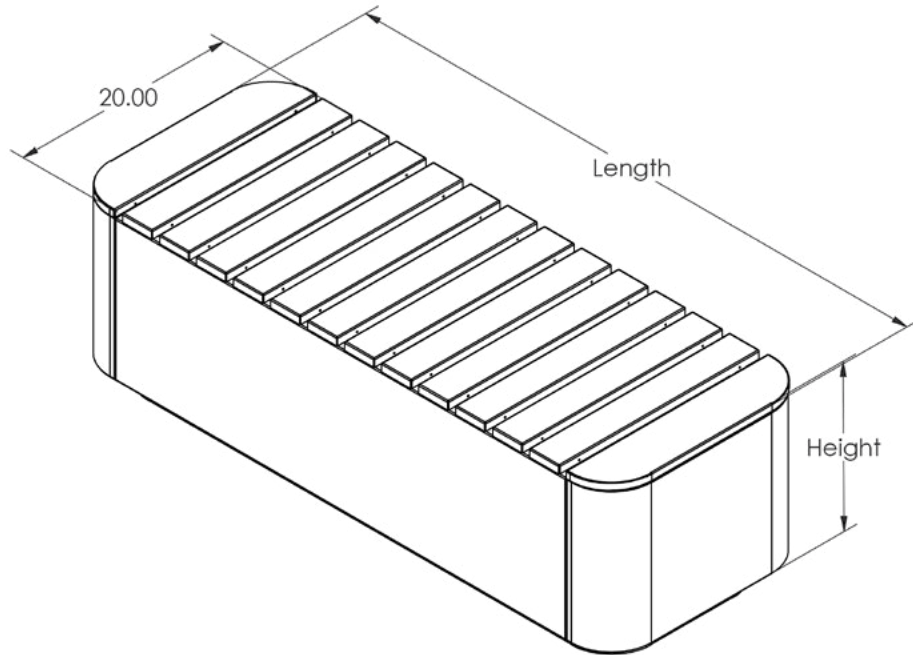

Ascento Planter Boxes

Ascento Planter Boxes

Ascento Planter Boxes are available in three sizes, made of stainless steel, and powder coated.

Ascento Planter Box - Ascento PB 5

Product Description	
Ascento Planter Box Stainless Steel Planter Box, 20"L/36"L/54"L x 20"W x 18"H, product must be powder coated, woodgrain not available	
SKU	Description
Ascento PB 5-Small-B	Planter Box 20"L x 20"W x 18"H
Ascento PB 5-Medium-B	Planter Box 36"L x 20"W x 18"H
Ascento PB 5-Large-B	Planter Box 54"L x 20"W x 18"H

Ascento Bench - Ascento PB 5-BENCH

Product Description	
<p>Ascento Bench Stainless Steel Bench, 36"L/54"L x 20"W x 16.75"H, product must be powder coated, woodgrain not available, Bench is removable from base, base is primary color, bench assembly can be secondary color</p>	
SKU	Description
Ascento PB 5-Bench-Medium-A	Bench 36"L x 20"W x 16.75"H
Ascento PB 5-Bench-Large-A	Bench 54"L x 20"W x 16.75"H