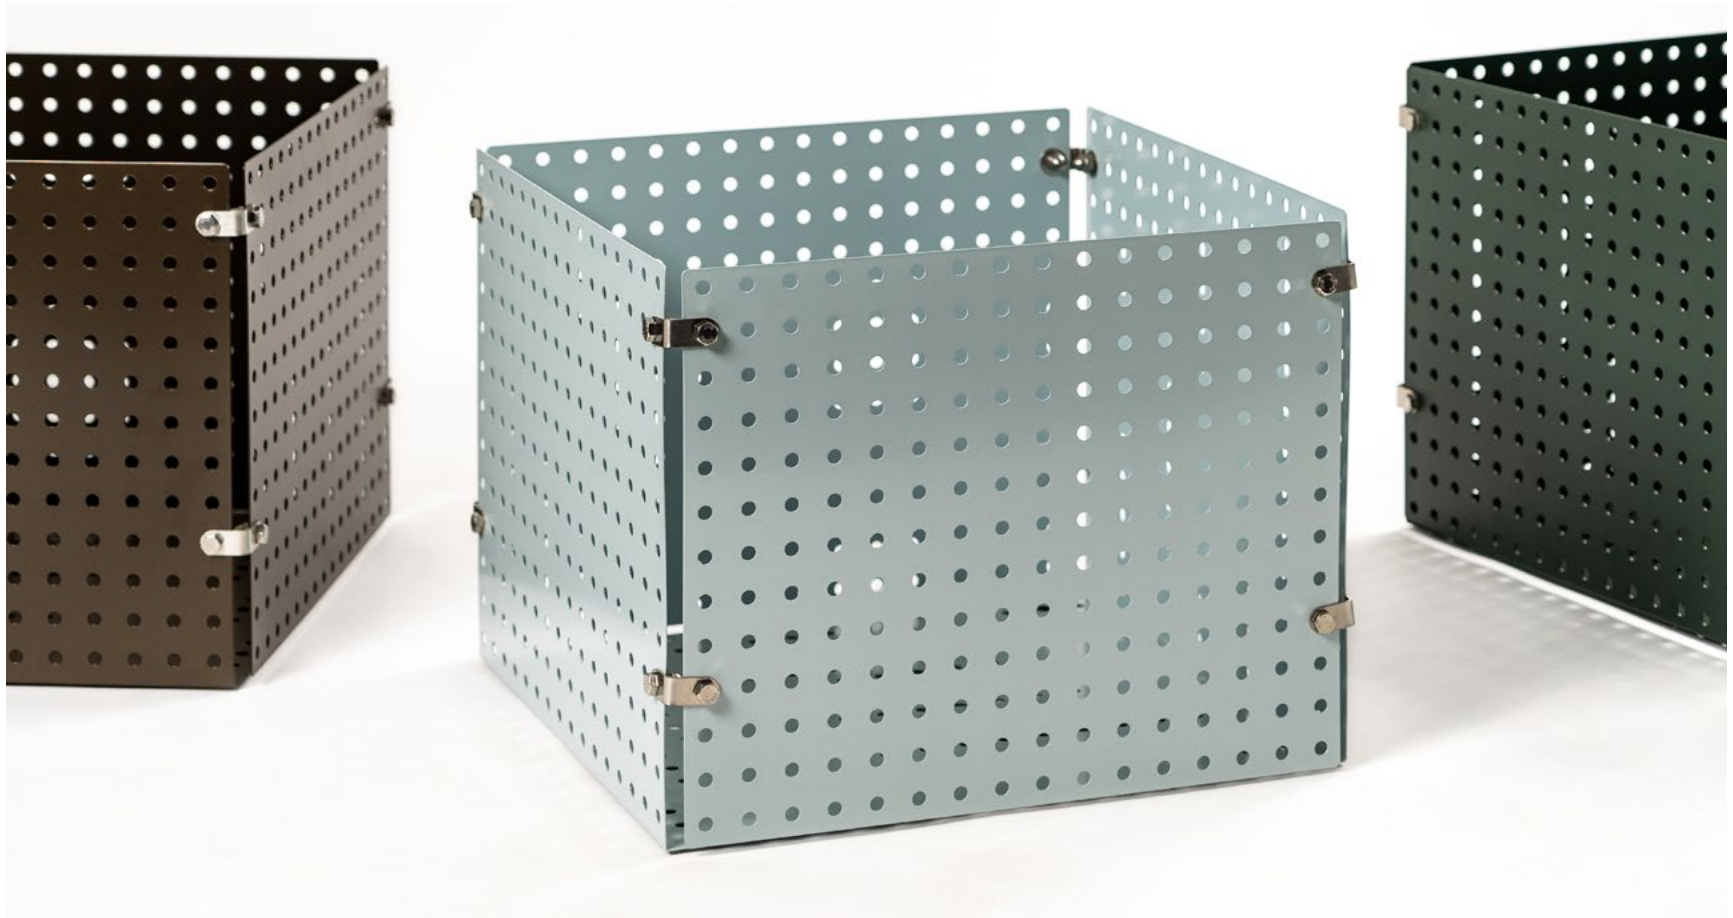

Perforated Baskets

Perforated Baskets

Perforated stainless steel storage baskets complement outdoor kitchens and add useful storage. Powder coat finish (wood grain powder coat finishes unavailable).