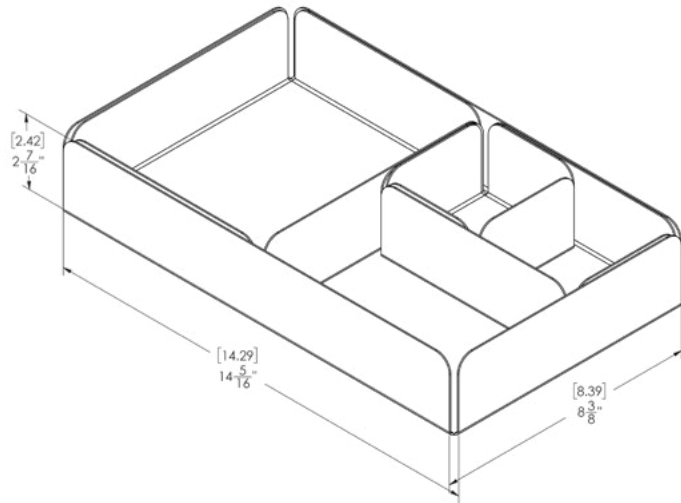

Nesting Trays - DOL-NT

DOL-NT-A