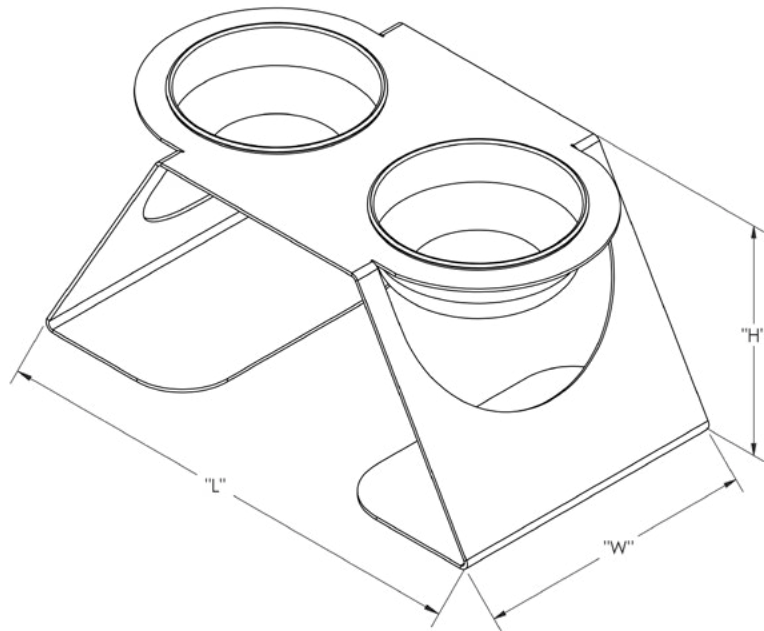

Ascento Bench - Ascento PB 5-BENCH

Product Description	
<p>Ascento Bench Stainless Steel Bench, 36"L/54"L x 20"W x 16.75"H, product must be powder coated, woodgrain not available, Bench is removable from base, base is primary color, bench assembly can be secondary color</p>	
SKU	Description
Ascento PB 5-Bench-Medium-A	Bench 36"L x 20"W x 16.75"H
Ascento PB 5-Bench-Large-A	Bench 54"L x 20"W x 16.75"H

Nesting Trays

Nesting Trays

Stainless steel nesting trays are available in three design variants. Powder coat finish (wood grain powder coat finishes unavailable).

Nesting Trays - DOL-NT

DOL-NT-A

DOL-NT-B

DOL-NT-C

Product Description	
Nesting Trays Nesting Trays (Set of 4), Sizes vary, product must be powder coated, woodgrain not available, Neoprene Anti-slip/Anti-scratch Bottom	
SKU	Description
DOL-NT-A	Set of 4 Nesting Trays Tall Design, 14.29"L x 8.39"W x 2.42"H
DOL-NT-B	Set of 4 Nesting Trays Tapered Design, 14.30"L x 8.40"W x 2"H
DOL-NT-C	Set of 4 Nesting Trays Shallow Design, 14.29"L x 8.39"W x .65"H

Dog Bowls - DOL-DB

Product Description	
<p>Dog Bowls Dog Bowl Holder, Two 316 Stainless Steel Bowls, Dishwasher Safe, Neoprene Anti-slip/Anti-scratch Bottom, Powder Coated Holder, Wood Grain Unavailable</p>	
SKU	Description
DOL-DB-Small	<p>Small Dog Bowl Holder 17"L x 11"W x 7.5"H</p> <p>Bowl capacity: 3 cups (each bowl)</p>
DOL-DB-Medium	<p>Medium Dog Bowl Holder 20.9"L x 13"W x 10"H</p> <p>Bowl capacity: 6 cups (each bowl)</p>
DOL-DB-Large	<p>Large Dog Bowl Holder 34.7"L x 17"W x 15"H</p> <p>Bowl capacity: 12 cups (each bowl)</p>