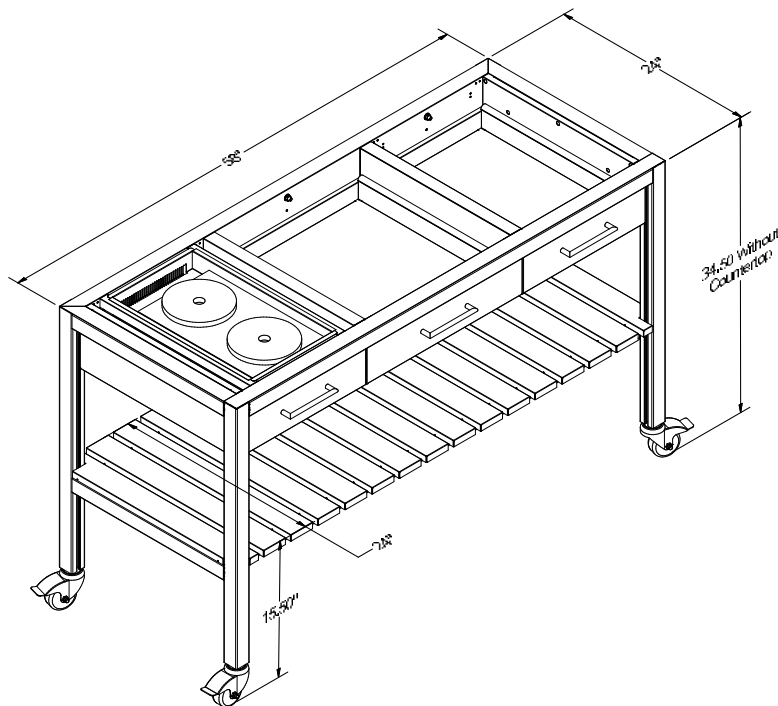

Cosmopolitan Table Cook With Casters

Product Description
Cosmopolitan Cooking Table with 4x 316 SS locking casters. 58"W x 24"D x 34.5"H without countertop. Midnight Matte powder coated frame. Fixed shelf –24"W x 14"H from floor – with Walnut powder coated decorative slats. Prepped to fit Invisacook 2-burner induction unit 110V (sold separately: INVISACOOK 2 BURNERS 110V). Three 6"H drawers across tabletop with Walnut powder coated interior. 16"W left side drawer with insert for Invisacook control panel and storage behind. 21"W middle storage drawer and 16"W right side storage drawer.   NOTE: Standard countertop that we provide is 12mm (.5") thick. This is the maximum thickness for Invisacook to function properly.   NOTE: PC SLATS parts can be powder coated to match an Outdoor Kitchen.   NOTE: Cosmopolitan Kitchens drawers come drilled and assembled with our standard stainless steel handle
SKU
COSMOPOLITAN COOK CASTERS