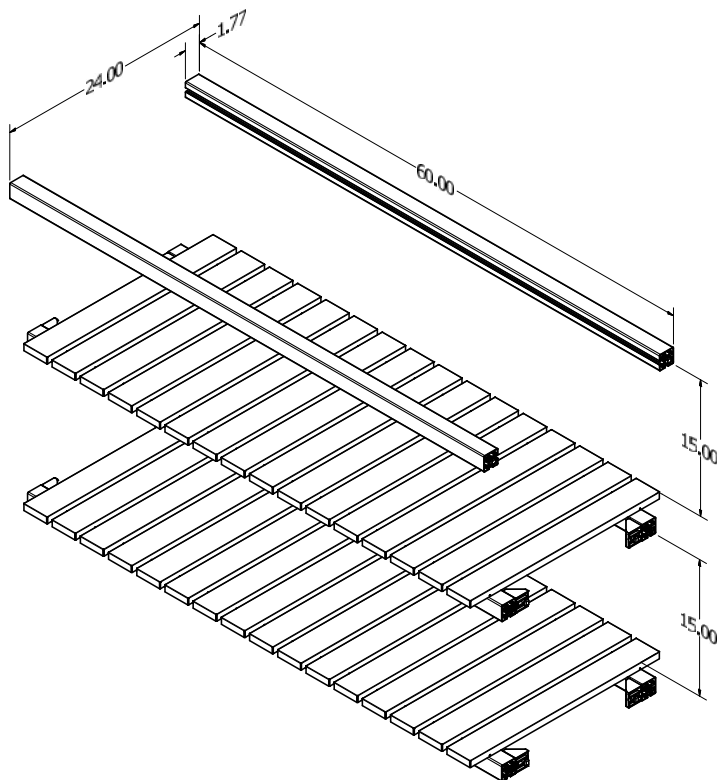

52.13"H (w/o countertop) x 24"D x 42"W and 60"W sections

Cosmopolitan Kitchen: Tall Shelving Section 42 and 60

[*Return to Table of Contents](#)

Product Description
Cosmopolitan Kitchen Tall Section 42 - 42"W x 24"D frame section. Attaches to Cosmopolitan Kitchen Tall Transition or Cosmopolitan Kitchen Tall End. Slats: specify one Powder Coat or Wood Grain color for Kitchen Tall Sections under Part Notes at no charge.
SKU
COSMOPOLITAN KITCHEN TALL SECTION 42