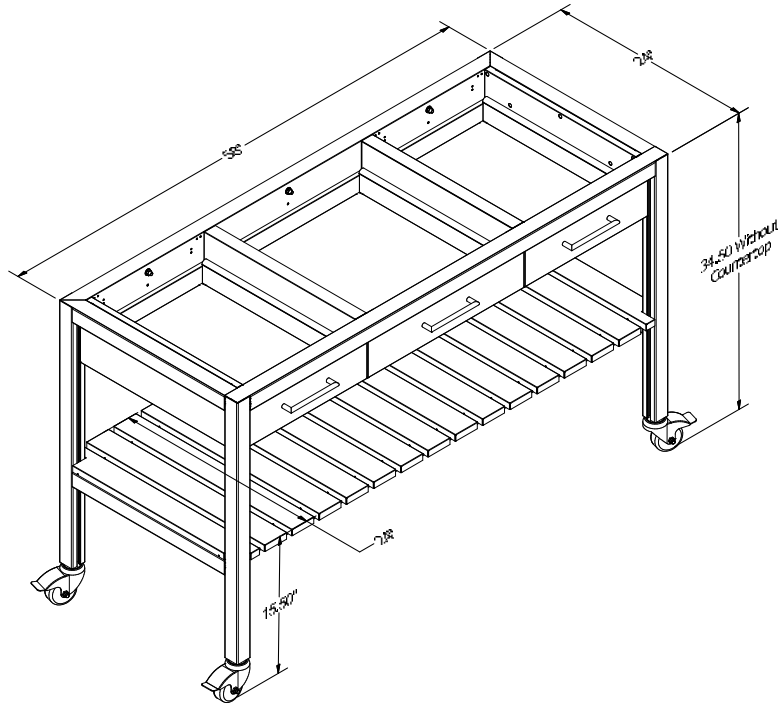

Cosmopolitan Tables: Store & Cook with Casters

[*Return to Table of Contents](#)

Cosmopolitan Table Storage With Casters

Product Description
Cosmopolitan Storage Table with 4x 316 SS locking casters. 58"W x 24"D x 34.5"H without countertop. Midnight Matte powder coated frame. Fixed shelf –24"W x 15.5"H from floor – with Walnut powder coated decorative slats. Three 6"H storage drawers across tabletop with Walnut powder coated interior. 16"W left side drawer, 21"W middle drawer, and 16"W right side drawer.   NOTE: Standard countertop that we provide is 12mm (.5") thick.   NOTE: PC SLATS parts can be powder coated to match an Outdoor Kitchen.   NOTE: Cosmopolitan Kitchens drawers come drilled and assembled with our standard stainless steel handle
SKU
COSMOPOLITAN STORE CASTERS