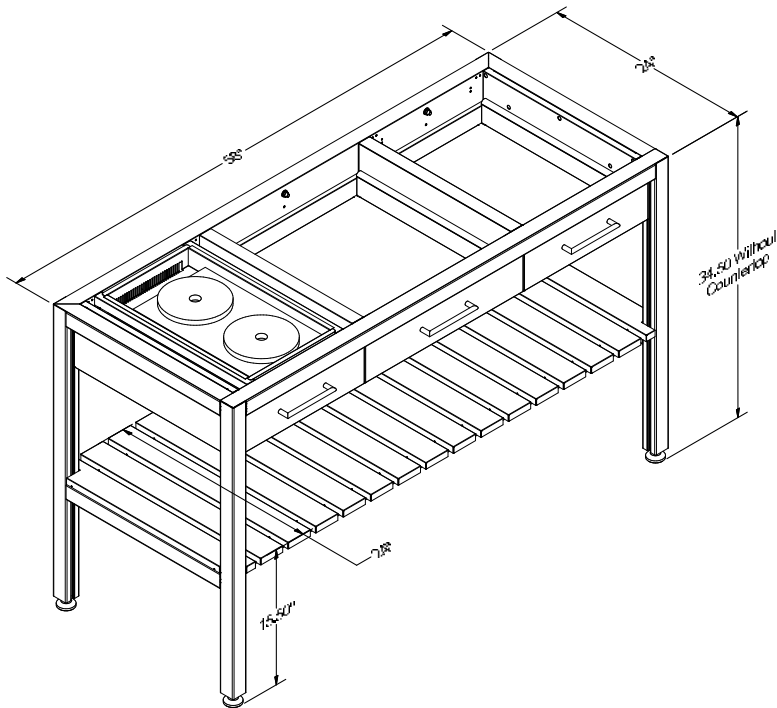

Cosmopolitan Tables: Eat & Prep ADA with Casters

[*Return to Table of Contents](#)

Cosmopolitan Table Dining ADA With Casters

Product Description
<p>Cosmopolitan Dining Table ADA with 4x 316 SS locking casters. 58"W X 24"D X 32.5"H without countertop. Midnight Matte powder coated frame. Fixed narrow shelf – 12"W x 8"H from floor – with Walnut powder coated decorative slats to allow for stool seating.</p> <p>NOTE: Standard countertop that we provide is 12mm (.5") thick.</p> <p>NOTE: PC SLATS parts can be powder coated to match an Outdoor Kitchen.</p>
SKU
COSMOPOLITAN EAT ADA CASTERS

Cosmopolitan Table Prep ADA With Casters

Product Description
<p>Cosmopolitan Prep Table ADA with 4x 316 SS locking casters. 58"W X 24"D X 32.5"H without countertop. Midnight Matte powder coated frame. Fixed shelf – 24"W x 15.5"H from floor – with Walnut powder coated decorative slats.</p> <p>NOTE: Standard countertop that we provide is 12mm (.5") thick.</p> <p>NOTE: PC SLATS parts can be powder coated to match an Outdoor Kitchen.</p>
SKU
COSMOPOLITAN PREP ADA CASTERS

Cosmopolitan Tables: Store & Cook

[*Return to Table of Contents](#)

Cosmopolitan Table Storage

Product Description
<p>Cosmopolitan Storage Table. 58"W x 24"D x 34.5"H without countertop. The feet allow for an extra 1.25" of height adjustment. Midnight Matte powder coated frame. Fixed shelf –24"W x 15.5"H from floor – with Walnut powder coated decorative slats. Three 6"H storage drawers across tabletop with Walnut powder coated interior. 16"W left side drawer, 21"W middle drawer, and 16"W right side drawer. Up to 3 flat-packed tables PER skid.</p> <p>NOTE: Standard countertop that we provide is 12mm (.5") thick.</p> <p>NOTE: PC SLATS parts can be powder coated to match an Outdoor Kitchen.</p> <p>NOTE: Cosmopolitan Kitchens drawers come drilled and assembled with our standard stainless steel handle</p>
SKU
COSMOPOLITAN STORE
COSMOPOLITAN STORE PC SLATS