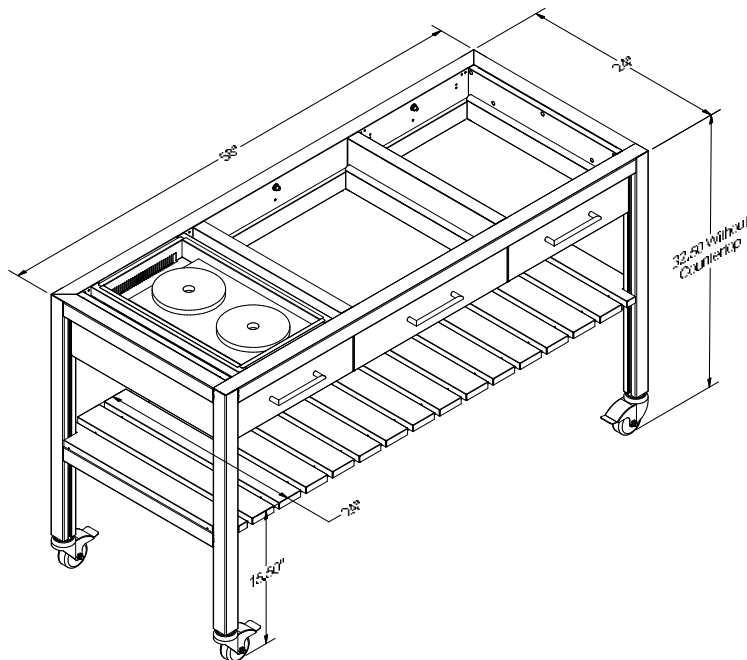

Cosmopolitan Table Cook With Casters ADA

Product Description
Cosmopolitan Cooking Table ADA with 4x 316 SS locking casters. 58"W X 24"D X 32.5"H without countertop. Midnight Matte powder coated frame. Fixed shelf –24"W x 15.5"H from floor – with Walnut powder coated decorative slats. Prepped to fit Invisacook 2-burner induction unit 110V (sold separately: INVISACOOK 2 BURNERS 110V). Three 6"H drawers across tabletop with Walnut powder coated interior. 16"W left side drawer with insert for Invisacook control panel and storage behind. 21"W middle storage drawer and 16"W right side storage drawer.   NOTE: Standard countertop that we provide is 12mm (.5") thick. This is the maximum thickness for Invisacook to function properly.   NOTE: PC SLATS parts can be powder coated to match an Outdoor Kitchen.   NOTE: Cosmopolitan Kitchens drawers come drilled and assembled with our standard stainless steel handle
SKU
COSMOPOLITAN COOK ADA CASTERS