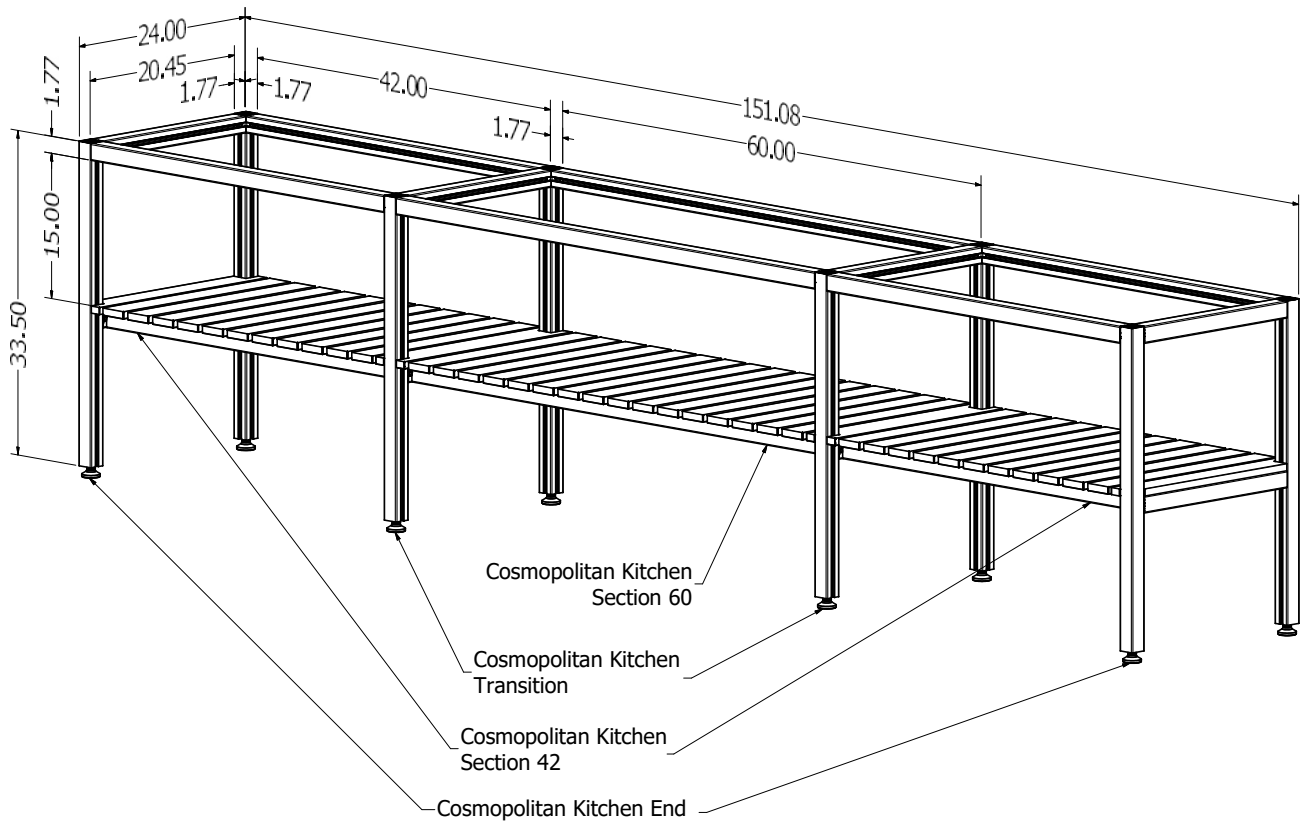

Cosmopolitan Kitchen: Frame Parts and Accessory Parts

[*Return to Table of Contents](#)