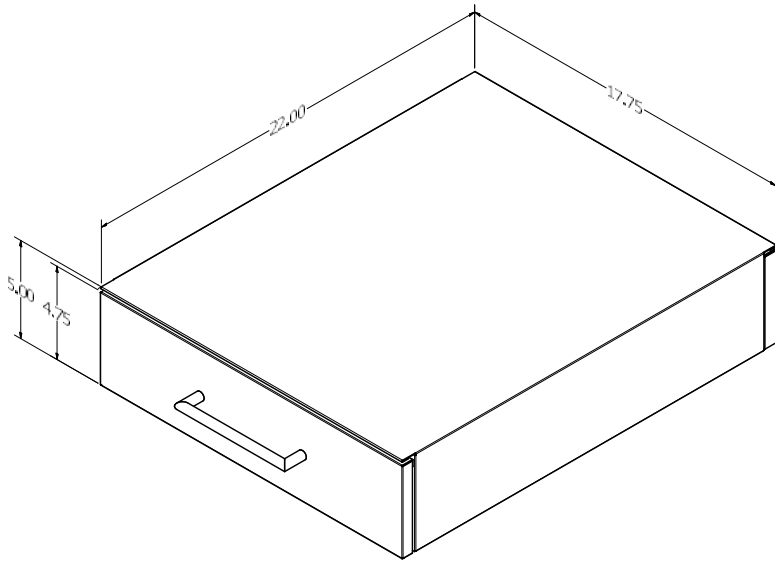

Cosmopolitan Kitchen: Storage 18 and Storage TM 18

[*Return to Table of Contents](#)

Product Description

Cosmopolitan Kitchen Storage 18 - 17.75"W x 5"H x 22"D Single storage drawer box. Attaches to Cosmopolitan Kitchen shelf. Interior: Walnut woodgrain OR match woodgrain Slat selection. Exterior: specify a Powder Coat Color under Part Notes, wood grain unavailable.

NOTE: Cosmopolitan Kitchens drawers come drilled and assembled with our standard stainless steel handle

SKU

COSMOPOLITAN KITCHEN STORAGE 18