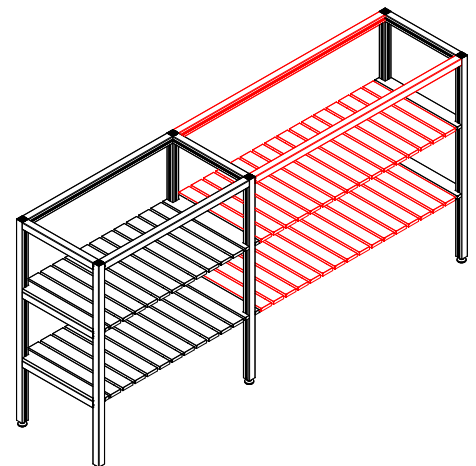

Product Description
Cosmopolitan Kitchen Tall Section 60 - 60"W x 24"D frame section. Attaches to Cosmopolitan Kitchen Tall Transition or Cosmopolitan Kitchen Tall End. Slats: specify one Powder Coat or Wood Grain color for Kitchen Tall Sections under Part Notes at no charge.
SKU
COSMOPOLITAN KITCHEN TALL SECTION 60