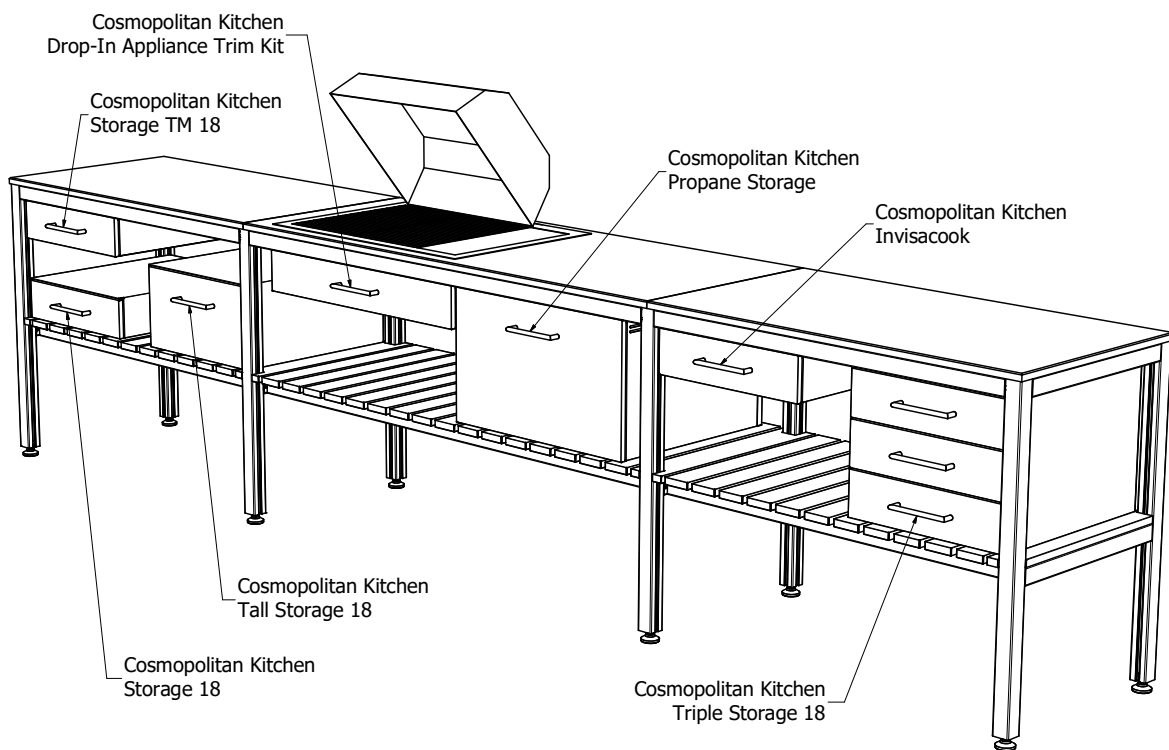

Cosmopolitan Kitchen: Frame Parts and Accessory Parts

[*Return to Table of Contents](#)