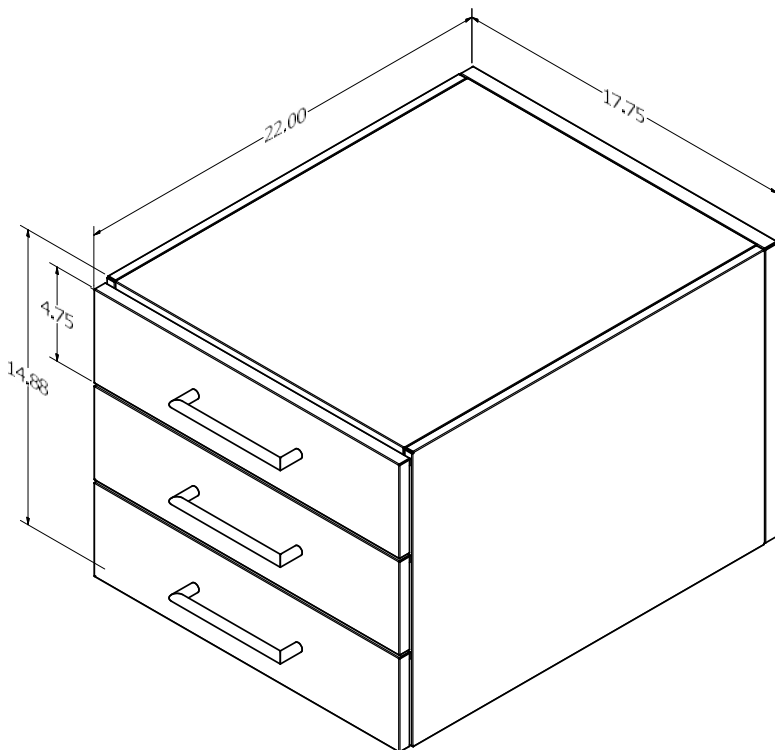

Product Description
Cosmopolitan Kitchen Triple Storage 18 - 17.75"W x 14.88"H x 22"D Triple storage drawer box. Attaches to Cosmopolitan Kitchen shelf. Interior: Walnut woodgrain OR match woodgrain Slat selection. Exterior: specify a Powder Coat Color under Part Notes, wood grain unavailable.   NOTE: Cosmopolitan Kitchens drawers come drilled and assembled with our standard stainless steel handle
SKU
COSMOPOLITAN KITCHEN TRIPLE STORAGE 18