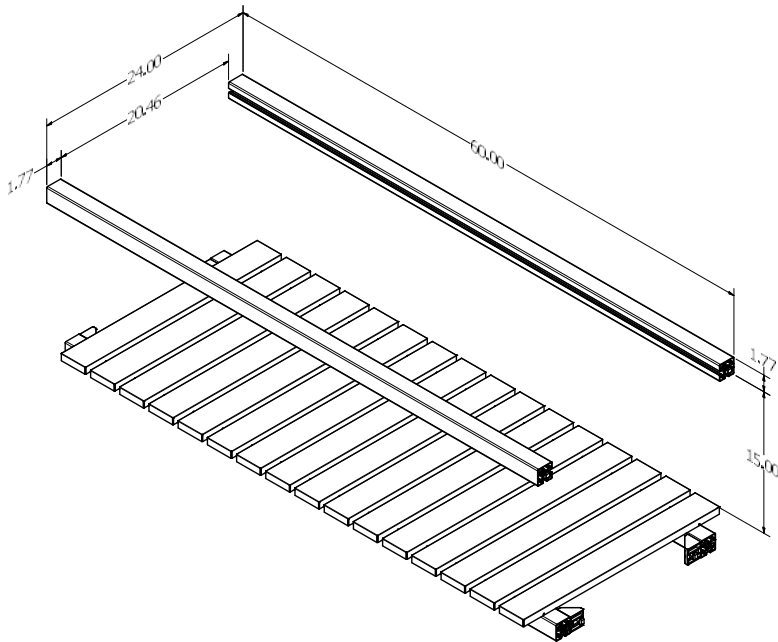

Product Description

Cosmopolitan Kitchen Section 60 - 60"W x 24"D frame section. Attaches to Cosmopolitan Kitchen Transition or Cosmopolitan Kitchen End. Slats: specify one Powder Coat or Wood Grain color for Kitchen Sections under Part Notes at no charge.

SKU

COSMOPOLITAN KITCHEN SECTION 60