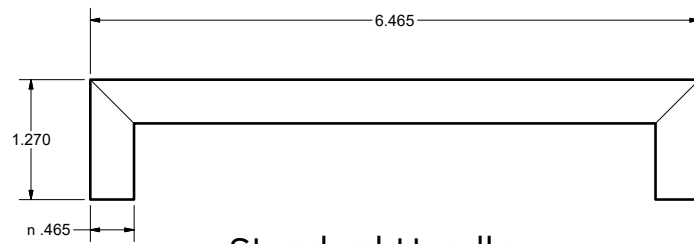

Miscellaneous: Cosmopolitan Kitchen Standard Handle Placement

[*Return to Table of Contents](#)

Standard Handle

Product Description
All Denver Outdoor Kitchens Cosmopolitan Kitchens cabinets come drilled and assembled with our standard stainless steel handle. Custom handle drilling and bar pulls are unavailable in the Cosmopolitan Kitchens collection.