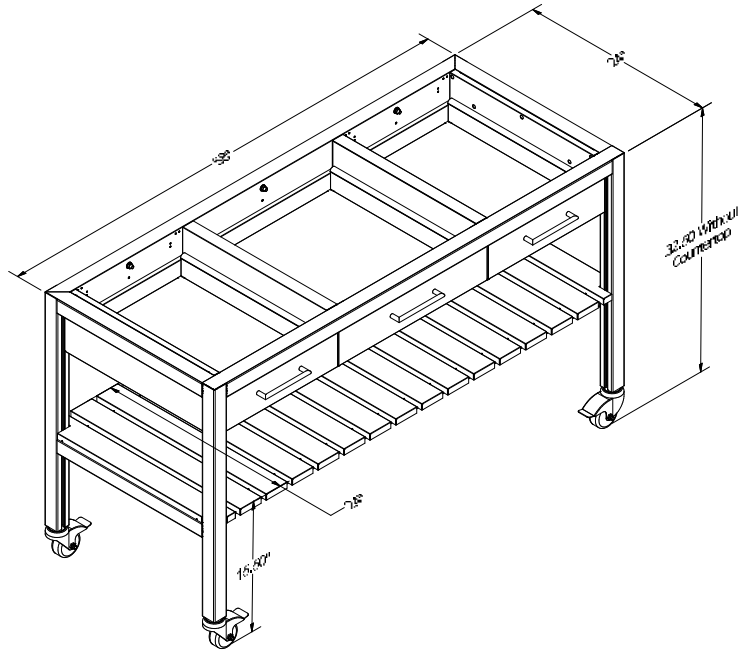

Cosmopolitan Tables: Store & Cook ADA with Casters

[*Return to Table of Contents](#)

Cosmopolitan Table Storage ADA With Casters

Product Description
Cosmopolitan Storage Table ADA with 4x 316 SS locking casters. 58"W X 24"D X 32.5"H without countertop. Midnight Matte powder coated frame. Fixed shelf –24"W x 15.5"H from floor – with Walnut powder coated decorative slats. Three 6"H storage drawers across tabletop with Walnut powder coated interior. 16"W left side drawer, 21"W middle drawer, and 16"W right side drawer.   NOTE: Standard countertop that we provide is 12mm (.5") thick.   NOTE: PC SLATS parts can be powder coated to match an Outdoor Kitchen.   NOTE: Cosmopolitan Kitchens drawers come drilled and assembled with our standard stainless steel handle
SKU
COSMOPOLITAN STORE ADA CASTERS