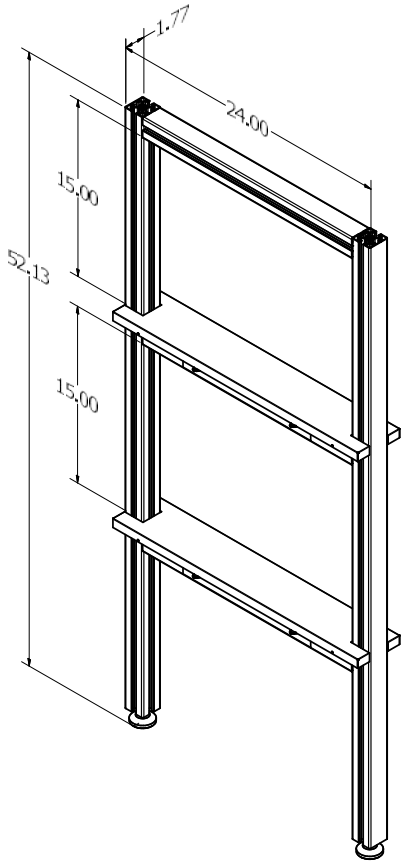

Cosmopolitan Kitchen: Tall Shelving Transition and End

[*Return to Table of Contents](#)