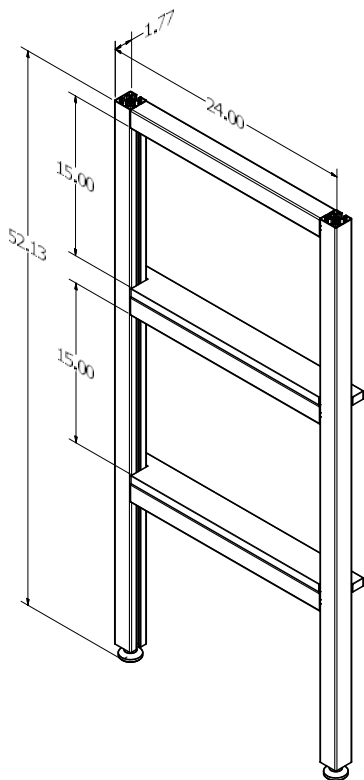

52.13"H (w/o countertop) x 24"D x 42"W and 60"W sections

Cosmopolitan Kitchen: Tall Shelving Section 42 and 60

[*Return to Table of Contents](#)

Product Description
Cosmopolitan Kitchen Tall Section 42 - 42"W x 24"D frame section. Attaches to Cosmopolitan Kitchen Tall Transition or Cosmopolitan Kitchen Tall End. Slats: specify one Powder Coat or Wood Grain color for Kitchen Tall Sections under Part Notes at no charge.
SKU
COSMOPOLITAN KITCHEN TALL SECTION 42

Product Description
Cosmopolitan Kitchen Tall Section 60 - 60"W x 24"D frame section. Attaches to Cosmopolitan Kitchen Tall Transition or Cosmopolitan Kitchen Tall End. Slats: specify one Powder Coat or Wood Grain color for Kitchen Tall Sections under Part Notes at no charge.
SKU
COSMOPOLITAN KITCHEN TALL SECTION 60

Cosmopolitan Kitchen: Tall Shelving Transition and End

[*Return to Table of Contents](#)

Product Description
Cosmopolitan Kitchen Tall Transition - 1.77"W x 52.13"H x 24"D Frame Middle Transition to be used between two Section pieces. Slat will match powdercoat color on adjacent Section.
*Feet allow for 1" upwards height adjustment
SKU
COSMOPOLITAN KITCHEN TALL TRANSITION