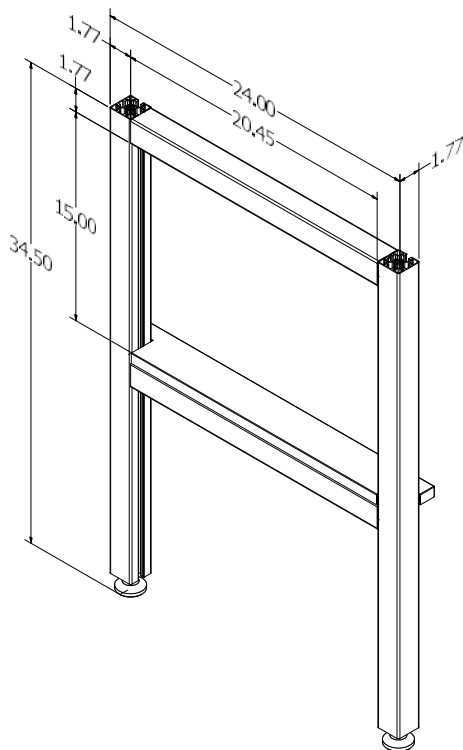

SKU

COSMOPOLITAN KITCHEN SECTION 60

Cosmopolitan Kitchen: Transition and End

[*Return to Table of Contents](#)

Product Description
Cosmopolitan Kitchen Transition - 1.77"W x 34.5"H x 24"D Frame Middle Transition to be used between two Section pieces. Slat will match powdercoat color on adjacent Section.
SKU
COSMOPOLITAN KITCHEN TRANSITION

Product Description
Cosmopolitan Kitchen End - 1.77"W x 34.5"H x 24"D Frame End to be used next to a Section piece. Slat will match powdercoat color on adjacent Section.
SKU
COSMOPOLITAN KITCHEN END

Cosmopolitan Kitchen: Tall Shelving