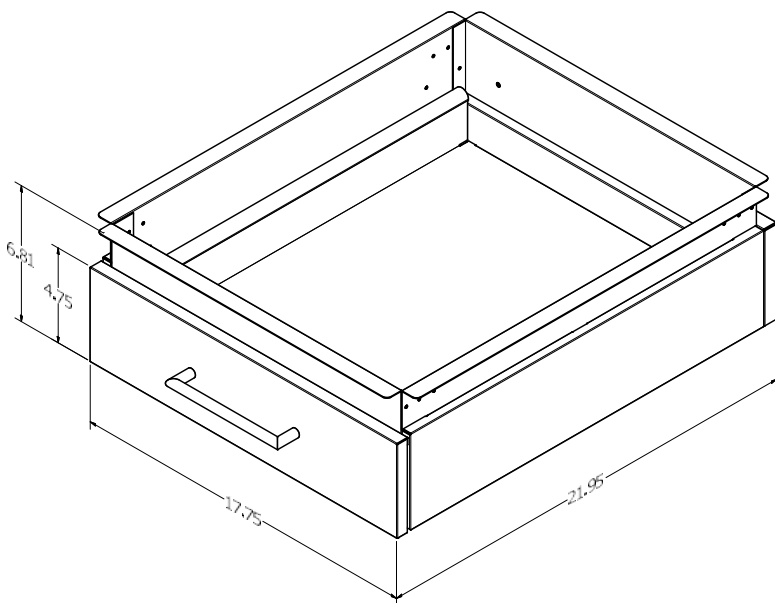

Product Description

Cosmopolitan Kitchen Storage TM 18 - 17.75"W x 6.8"H x 22"D Top mounted single storage drawer box to Cosmopolitan Kitchen frame. Interior: Walnut woodgrain OR match woodgrain Slat selection. Exterior: specify a Powder Coat Color under Part Notes, wood grain unavailable.

NOTE: Cosmopolitan Kitchens drawers come drilled and assembled with our standard stainless steel handle

SKU

COSMOPOLITAN KITCHEN STORAGE TM 18