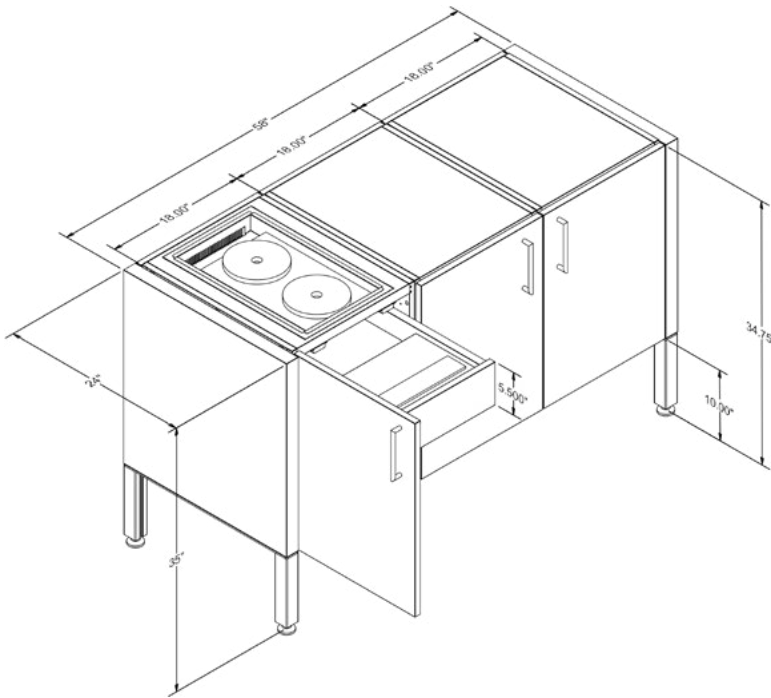

Cosmopolitan Tables: ADA Wheelchair Access

[*Return to Table of Contents](#)

Cosmopolitan Table Wheelchair Access

Product Description
Cosmopolitan ADA Wheelchair Access Table. 58"W x 24"D x 32.5"H without countertop. The feet allow for an extra 1.25" of height adjustment. Midnight Matte powder coated frame.
NOTE: Standard countertop that we provide is 12mm (.5") thick.
SKU
COSMOPOLITAN TABLE ACCESS ADA

Cosmopolitan Tables: Cosmopolitan Buffet Cook & Buffet Store

[*Return to Table of Contents](#)

Product Description

Cosmopolitan Cooking Buffet. 58"W x 24"D x 35"H. Furniture-inspired, powder coated stainless steel frame-based cabinets with storage. Finished on all four sides. 10"H leg with adjustable foot. Three 18"W cabinets powder coated Midnight Matte with Walnut wood grain drawer box. Buffet drawer box wood grain color can be changed to match an outdoor kitchen wood grain color or existing Dealer Display. Add wood grain color in Part Notes. One left side cabinet with 5.5"H nested drawer and deep storage drawer. Nested drawer is prepped to fit the Invisacook 2-burner induction unit 110V (sold separately). Two storage cabinets, each with a full depth, adjustable shelf.