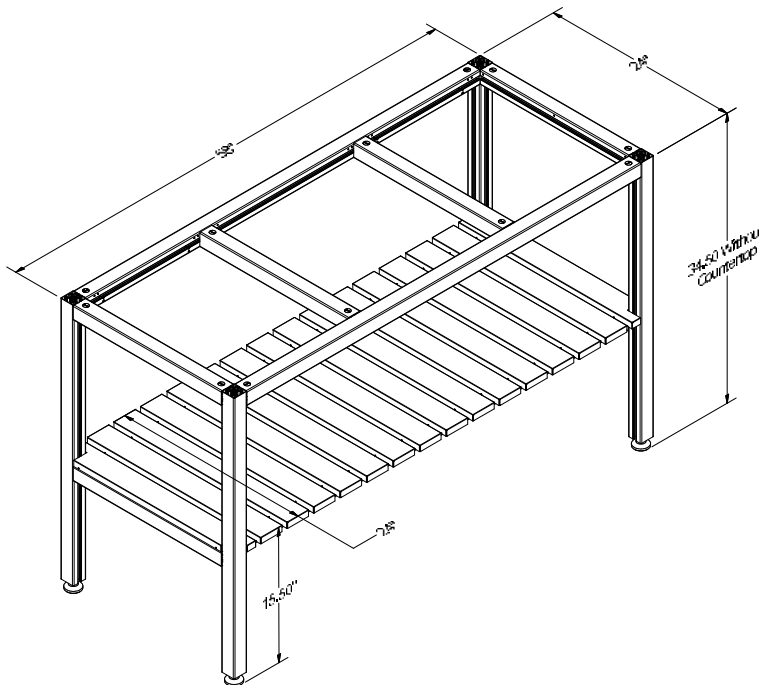

Cosmopolitan Tables : Eat & Prep

[*Return to Table of Contents](#)

Cosmopolitan Table Dining

Product Description
<p>Cosmopolitan Dining Table. 58"W x 24"D x 34.5"H without countertop. The feet allow for an extra 1.25" of height adjustment. Midnight Matte powder coated frame. Fixed narrow shelf – 12"W x 8.5"H from floor – with Walnut powder coated decorative slats to allow for stool seating. Up to 3 flat-packed tables PER skid.</p> <p>NOTE: Standard countertop that we provide is 12mm (.5") thick.</p> <p>NOTE: PC SLATS parts can be powder coated to match an Outdoor Kitchen.</p>
SKU
COSMOPOLITAN EAT
COSMOPOLITAN EAT PC SLATS

Cosmopolitan Table Prep

Product Description
<p>Cosmopolitan Prep Table. 58"W x 24"D x 34.5"H without countertop. The feet allow for an extra 1.25" of height adjustment. Midnight Matte powder coated frame. Fixed shelf – 24"W x 15.5"H from floor – with Walnut powder coated decorative slats. Up to 3 flat-packed tables PER skid.</p> <p>NOTE: Standard countertop that we provide is 12mm (.5") thick.</p> <p>NOTE: PC SLATS parts can be powder coated to match an Outdoor Kitchen.</p>
SKU
COSMOPOLITAN PREP
COSMOPOLITAN PREP PC SLATS