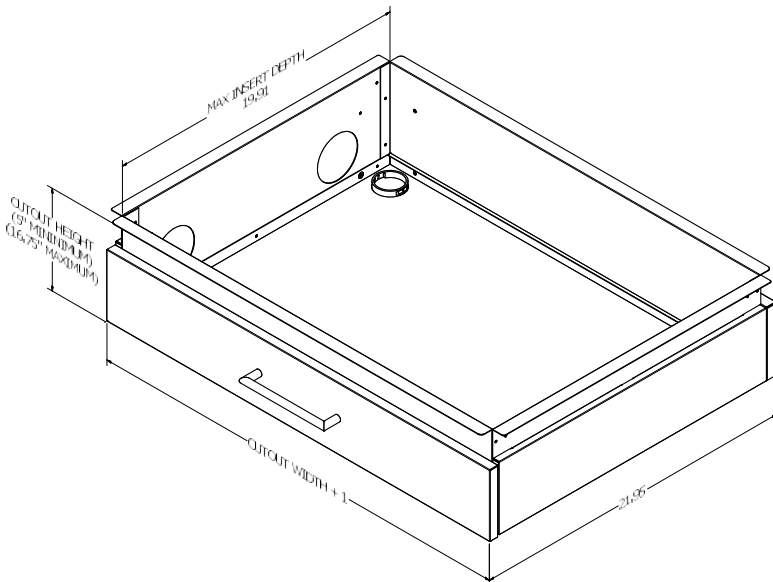

Cosmopolitan Kitchen: Tall Shelving Transition and End

[*Return to Table of Contents](#)

Product Description
Cosmopolitan Kitchen Tall Transition - 1.77"W x 52.13"H x 24"D Frame Middle Transition to be used between two Section pieces. Slat will match powdercoat color on adjacent Section.
*Feet allow for 1" upwards height adjustment
SKU
COSMOPOLITAN KITCHEN TALL TRANSITION

Product Description
Cosmopolitan Kitchen Tall End - 1.77"W x 52.13"H x 24"D Frame End to be used next to a Section piece. Slat will match powdercoat color on adjacent Section.
*Feet allow for 1" upwards height adjustment
SKU
COSMOPOLITAN KITCHEN TALL END

Cosmopolitan Kitchen: Invisacook and Trim Kit Shell

[*Return to Table of Contents](#)

Product Description
<p>Cosmopolitan Kitchen Invisacook - 17.75"W x 6.8"H x 22"D Trim kit to house Invisacook unit with a purpose-built storage box. Interior: Walnut woodgrain OR match woodgrain Slat selection. Exterior: specify a Powder Coat Color under Part Notes, wood grain unavailable.</p> <p>NOTE: Cosmopolitan Kitchens drawers come drilled and assembled with our standard stainless steel handle</p>
SKU
COSMOPOLITAN KITCHEN INVISACOOK