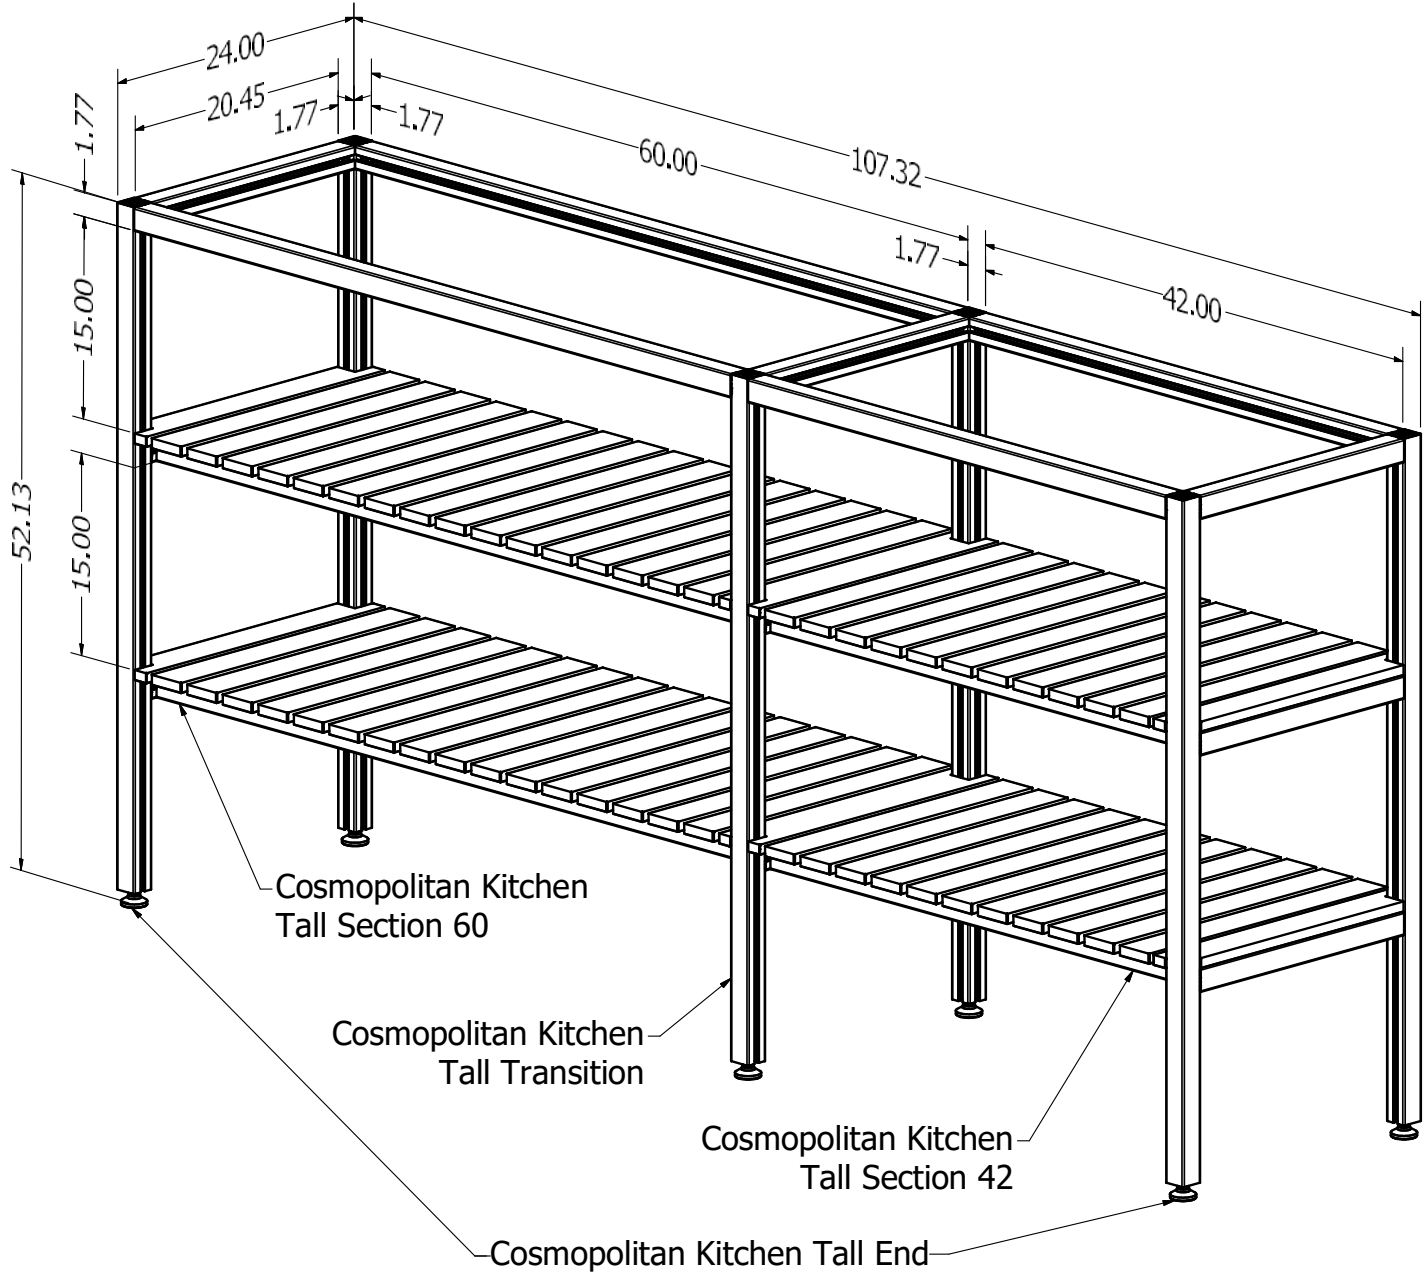

Cosmopolitan Kitchen: Tall Shelving

[*Return to Table of Contents](#)

Cosmopolitan Tall Shelving units are great for storage

Two shelves and countertop space for an abundance of outdoor storage

Pair with a Cosmopolitan Kitchen unit for a versatile outdoor cooking experience

52.13"H (w/o countertop) x 24"D x 42"W and 60"W sections