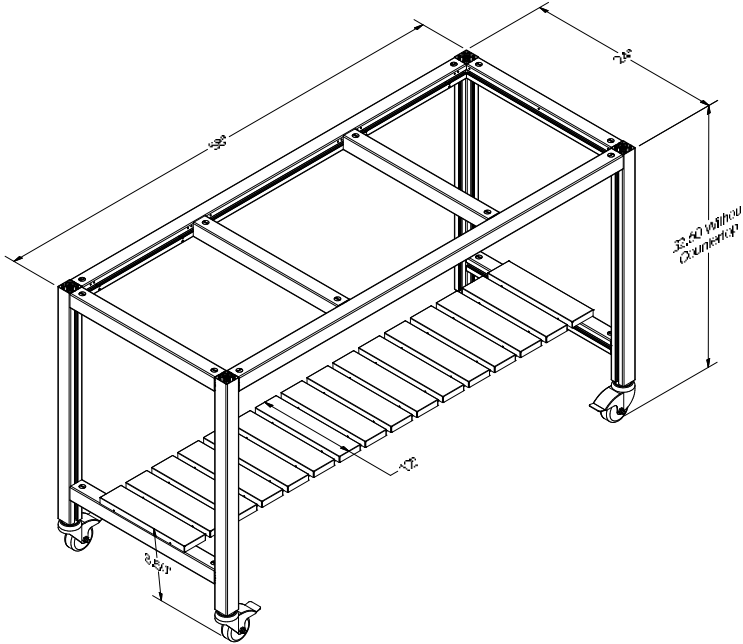

Cosmopolitan Tables: Eat & Prep ADA with Casters

[*Return to Table of Contents](#)

Cosmopolitan Table Dining ADA With Casters

Product Description
Cosmopolitan Dining Table ADA with 4x 316 SS locking casters. 58"W X 24"D X 32.5"H without countertop. Midnight Matte powder coated frame. Fixed narrow shelf – 12"W x 8"H from floor – with Walnut powder coated decorative slats to allow for stool seating.   NOTE: Standard countertop that we provide is 12mm (.5") thick.   NOTE: PC SLATS parts can be powder coated to match an Outdoor Kitchen.
SKU
COSMOPOLITAN EAT ADA CASTERS