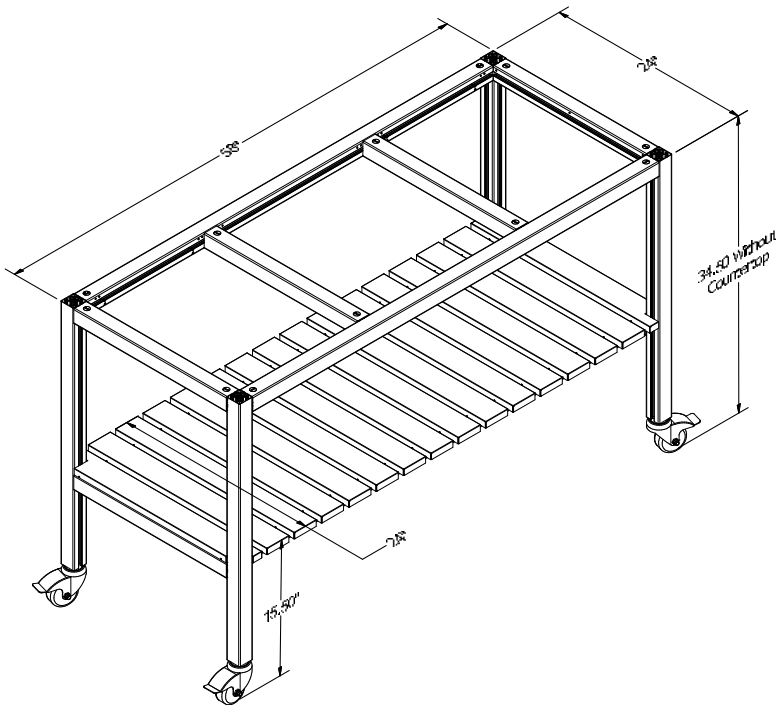

Cosmopolitan Table Prep With Casters

Product Description
Cosmopolitan Prep Table with 4x 316 SS locking casters. 58"W x 24"D x 34.5"H without countertop. Midnight Matte powder coated frame. Fixed shelf – 24"W x 15.5"H from floor – with Walnut powder coated decorative slats.   NOTE: Standard countertop that we provide is 12mm (.5") thick.   NOTE: PC SLATS parts can be powder coated to match an Outdoor Kitchen.
SKU
COSMOPOLITAN PREP CASTERS