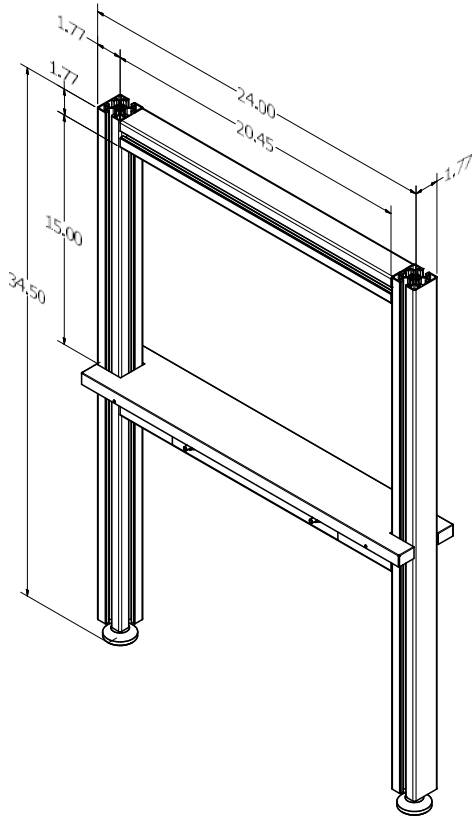

Cosmopolitan Kitchen: Transition and End

[*Return to Table of Contents](#)

Product Description
Cosmopolitan Kitchen Transition - 1.77"W x 34.5"H x 24"D Frame Middle Transition to be used between two Section pieces. Slat will match powdercoat color on adjacent Section.
SKU
COSMOPOLITAN KITCHEN TRANSITION