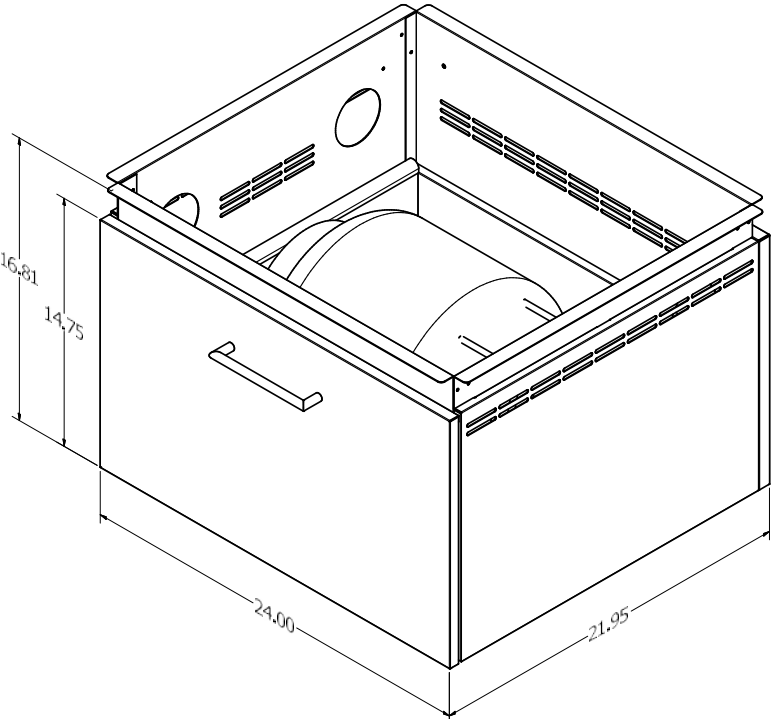

Cosmopolitan Kitchen: Propane Storage

[*Return to Table of Contents](#)

Product Description
Cosmopolitan Kitchen Propane Storage - 24"W x 16.8"H x 22"D houses a Flame King YSN201HZZL 20lb horizontal propane tank (not included). Vertical tanks cannot be used. Cosmopolitan Kitchen Trim Shell must be adjacent to this unit. Interior: Walnut woodgrain OR match woodgrain Slat selection. Exterior: specify a Powder Coat Color under Part Notes, wood grain unavailable.
NOTE: Cosmopolitan Kitchens drawers come drilled and assembled with our standard stainless steel handle
SKU
COSMOPOLITAN KITCHEN PROPANE STORAGE