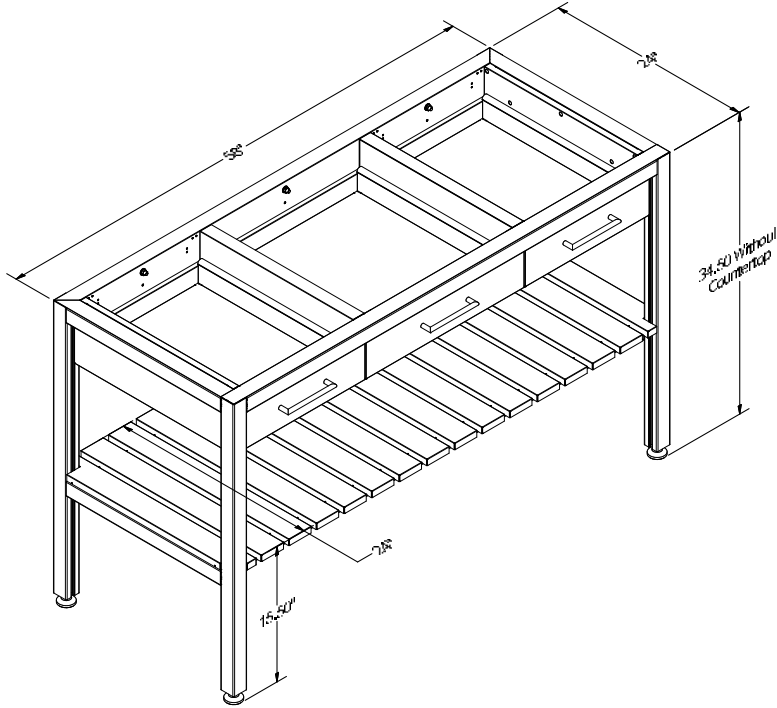

Cosmopolitan Table Prep ADA

Product Description
<p>Cosmopolitan Prep Table ADA. 58"W X 24"D X 32.5"H without countertop. The feet allow for an extra 1.25" of height adjustment. Midnight Matte powder coated frame. Fixed shelf – 24"W x 15.5"H from floor – with Walnut powder coated decorative slats.</p> <p>NOTE: Standard countertop that we provide is 12mm (.5") thick.</p> <p>NOTE: PC SLATS parts can be powder coated to match an Outdoor Kitchen.</p>
SKU
COSMOPOLITAN PREP ADA

Cosmopolitan Tables: Eat & Prep ADA with Casters

[*Return to Table of Contents](#)

Cosmopolitan Table Dining ADA With Casters

Product Description
<p>Cosmopolitan Dining Table ADA with 4x 316 SS locking casters. 58"W X 24"D X 32.5"H without countertop. Midnight Matte powder coated frame. Fixed narrow shelf – 12"W x 8"H from floor – with Walnut powder coated decorative slats to allow for stool seating.</p> <p>NOTE: Standard countertop that we provide is 12mm (.5") thick.</p> <p>NOTE: PC SLATS parts can be powder coated to match an Outdoor Kitchen.</p>
SKU
COSMOPOLITAN EAT ADA CASTERS

Cosmopolitan Tables: Store & Cook

[*Return to Table of Contents](#)

Cosmopolitan Table Storage

Product Description
<p>Cosmopolitan Storage Table. 58"W x 24"D x 34.5"H without countertop. The feet allow for an extra 1.25" of height adjustment. Midnight Matte powder coated frame. Fixed shelf –24"W x 15.5"H from floor – with Walnut powder coated decorative slats. Three 6"H storage drawers across tabletop with Walnut powder coated interior. 16"W left side drawer, 21"W middle drawer, and 16"W right side drawer. Up to 3 flat-packed tables PER skid.</p> <p>NOTE: Standard countertop that we provide is 12mm (.5") thick.</p> <p>NOTE: PC SLATS parts can be powder coated to match an Outdoor Kitchen.</p> <p>NOTE: Cosmopolitan Kitchens drawers come drilled and assembled with our standard stainless steel handle</p>
SKU
COSMOPOLITAN STORE
COSMOPOLITAN STORE PC SLATS