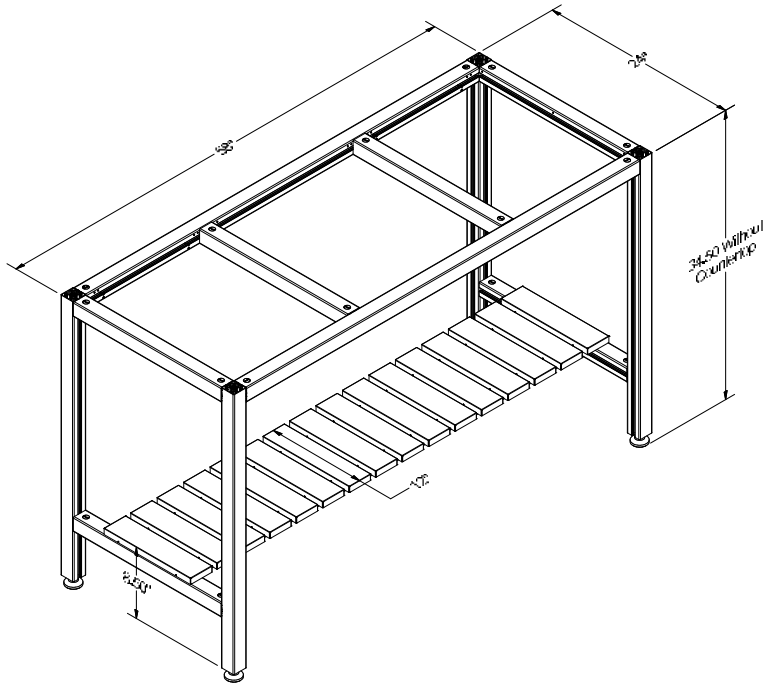

Cosmopolitan Tables : Eat & Prep

[*Return to Table of Contents](#)

Cosmopolitan Table Dining

Product Description
<p>Cosmopolitan Dining Table. 58"W x 24"D x 34.5"H without countertop. The feet allow for an extra 1.25" of height adjustment. Midnight Matte powder coated frame. Fixed narrow shelf – 12"W x 8.5"H from floor – with Walnut powder coated decorative slats to allow for stool seating. Up to 3 flat-packed tables PER skid.</p> <p>NOTE: Standard countertop that we provide is 12mm (.5") thick.</p> <p>NOTE: PC SLATS parts can be powder coated to match an Outdoor Kitchen.</p>
SKU
COSMOPOLITAN EAT
COSMOPOLITAN EAT PC SLATS

Cosmopolitan Table Prep

Product Description
<p>Cosmopolitan Prep Table. 58"W x 24"D x 34.5"H without countertop. The feet allow for an extra 1.25" of height adjustment. Midnight Matte powder coated frame. Fixed shelf – 24"W x 15.5"H from floor – with Walnut powder coated decorative slats. Up to 3 flat-packed tables PER skid.</p> <p>NOTE: Standard countertop that we provide is 12mm (.5") thick.</p> <p>NOTE: PC SLATS parts can be powder coated to match an Outdoor Kitchen.</p>
SKU
COSMOPOLITAN PREP
COSMOPOLITAN PREP PC SLATS