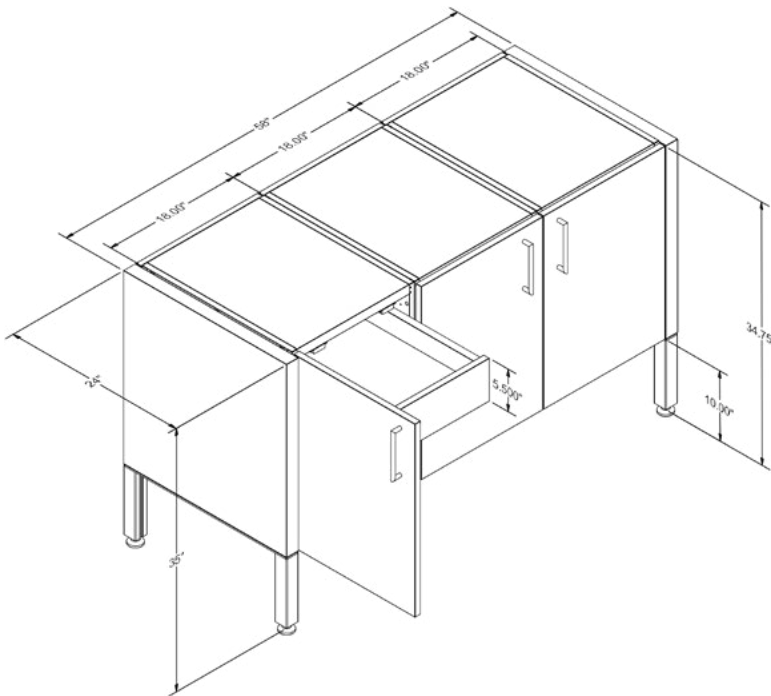

Cosmopolitan Tables: ADA Wheelchair Access

[*Return to Table of Contents](#)

Cosmopolitan Table Wheelchair Access

Product Description
Cosmopolitan ADA Wheelchair Access Table. 58"W x 24"D x 32.5"H without countertop. The feet allow for an extra 1.25" of height adjustment. Midnight Matte powder coated frame.
NOTE: Standard countertop that we provide is 12mm (.5") thick.
SKU
COSMOPOLITAN TABLE ACCESS ADA

Cosmopolitan Tables: Cosmopolitan Buffet Cook & Buffet Store

[*Return to Table of Contents](#)

Product Description

Cosmopolitan Cooking Buffet. 58"W x 24"D x 35"H. Furniture-inspired, powder coated stainless steel frame-based cabinets with storage. Finished on all four sides. 10"H leg with adjustable foot. Three 18"W cabinets powder coated Midnight Matte with Walnut wood grain drawer box. Buffet drawer box wood grain color can be changed to match an outdoor kitchen wood grain color or existing Dealer Display. Add wood grain color in Part Notes. One left side cabinet with 5.5"H nested drawer and deep storage drawer. Nested drawer is prepped to fit the Invisacook 2-burner induction unit 110V (sold separately). Two storage cabinets, each with a full depth, adjustable shelf.

NOTE: Cosmopolitan Kitchens cabinets come drilled and assembled with our standard stainless steel handle

SKU

COSMOPOLITAN BUFFET COOK

Product Description

Cosmopolitan Storage Buffet. 58"W x 24"D x 35"H. Furniture-inspired, powder coated stainless steel frame-based cabinets with storage. Finished on all four sides. 10"H leg with adjustable foot. Three 18"W cabinets powder coated Midnight Matte with Walnut wood grain drawer box. Buffet drawer box wood grain color can be changed to match an outdoor kitchen wood grain color or existing Dealer Display. Add wood grain color in Part Notes. One left side cabinet with 5.5"H nested storage drawer and a deep storage drawer. Two storage cabinets, each with a full depth, adjustable shelf.