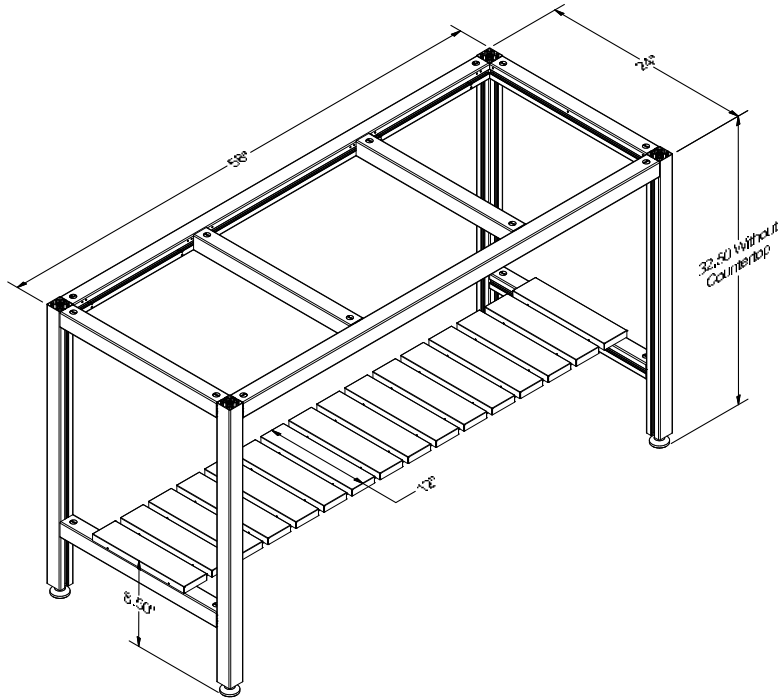

Cosmopolitan Tables : Eat & Prep ADA

[*Return to Table of Contents](#)

Cosmopolitan Table Dining ADA

Product Description
Cosmopolitan Dining Table ADA. 58"W X 24"D X 32.5"H without countertop. The feet allow for an extra 1.25" of height adjustment. Midnight Matte powder coated frame. Fixed narrow shelf – 12"W x 8.5"H from floor – with Walnut powder coated decorative slats to allow for stool seating.   NOTE: Standard countertop that we provide is 12mm (.5") thick.   NOTE: PC SLATS parts can be powder coated to match an Outdoor Kitchen.
SKU
COSMOPOLITAN EAT ADA