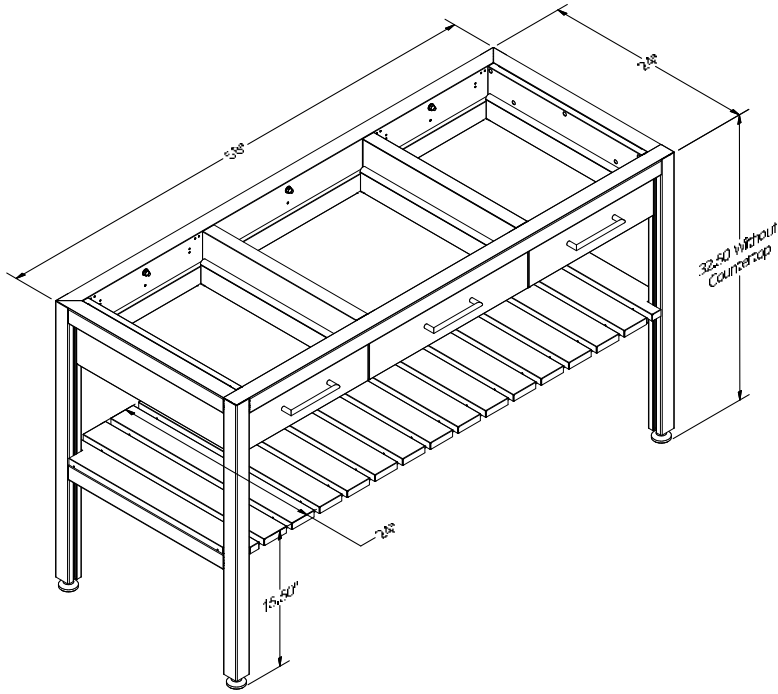

Cosmopolitan Tables: Store & Cook with Casters

[*Return to Table of Contents](#)

Cosmopolitan Table Storage With Casters

Product Description
<p>Cosmopolitan Storage Table with 4x 316 SS locking casters. 58"W x 24"D x 34.5"H without countertop. Midnight Matte powder coated frame. Fixed shelf –24"W x 15.5"H from floor – with Walnut powder coated decorative slats. Three 6"H storage drawers across tabletop with Walnut powder coated interior. 16"W left side drawer, 21"W middle drawer, and 16"W right side drawer.</p> <p>NOTE: Standard countertop that we provide is 12mm (.5") thick.</p> <p>NOTE: PC SLATS parts can be powder coated to match an Outdoor Kitchen.</p> <p>NOTE: Cosmopolitan Kitchens drawers come drilled and assembled with our standard stainless steel handle</p>
SKU
COSMOPOLITAN STORE CASTERS

Cosmopolitan Tables: Store & Cook ADA

[*Return to Table of Contents](#)

Cosmopolitan Table Storage ADA

Product Description
<p>Cosmopolitan Storage Table ADA. 58"W X 24"D X 32.5"H without countertop. The feet allow for an extra 1.25" of height adjustment. Midnight Matte powder coated frame. Fixed shelf –24"W x 15.5"H from floor – with Walnut powder coated decorative slats. Three 6"H storage drawers across tabletop with Walnut powder coated interior. 16"W left side drawer, 21"W middle drawer, and 16"W right side drawer.</p> <p>NOTE: Standard countertop that we provide is 12mm (.5") thick.</p> <p>NOTE: PC SLATS parts can be powder coated to match an Outdoor Kitchen.</p> <p>NOTE: Cosmopolitan Kitchens drawers come drilled and assembled with our standard stainless steel handle</p>
SKU
COSMOPOLITAN STORE ADA