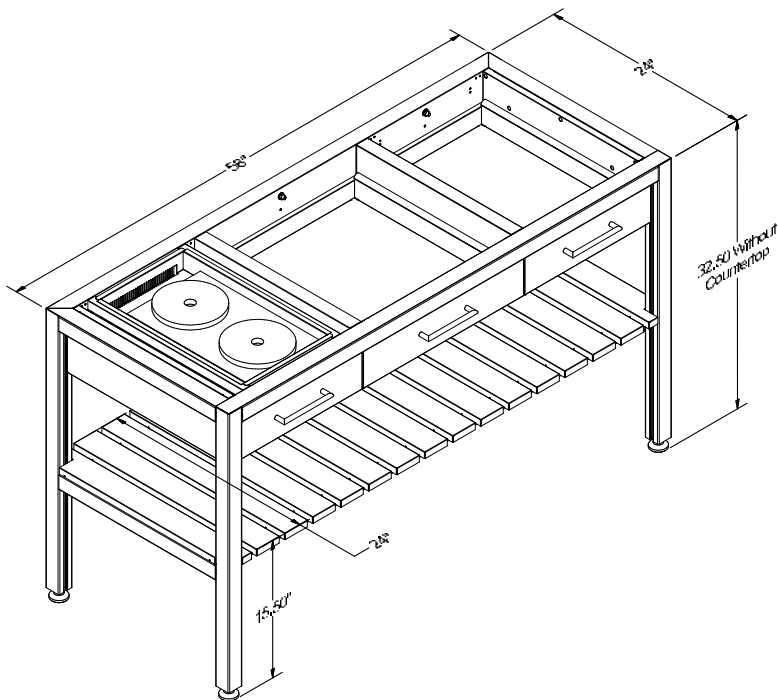

Cosmopolitan Table Cook With Casters

Product Description
<p>Cosmopolitan Cooking Table with 4x 316 SS locking casters. 58"W x 24"D x 34.5"H without countertop. Midnight Matte powder coated frame. Fixed shelf –24"W x 14"H from floor – with Walnut powder coated decorative slats. Prepped to fit Invisacook 2-burner induction unit 110V (sold separately: INVISACOOK 2 BURNERS 110V). Three 6"H drawers across tabletop with Walnut powder coated interior. 16"W left side drawer with insert for Invisacook control panel and storage behind. 21"W middle storage drawer and 16"W right side storage drawer.</p> <p>NOTE: Standard countertop that we provide is 12mm (.5") thick. This is the maximum thickness for Invisacook to function properly.</p> <p>NOTE: PC SLATS parts can be powder coated to match an Outdoor Kitchen.</p> <p>NOTE: Cosmopolitan Kitchens drawers come drilled and assembled with our standard stainless steel handle</p>
SKU
COSMOPOLITAN COOK CASTERS

Cosmopolitan Tables: Store & Cook ADA

[*Return to Table of Contents](#)

Cosmopolitan Table Storage ADA

Product Description
<p>Cosmopolitan Storage Table ADA. 58"W X 24"D X 32.5"H without countertop. The feet allow for an extra 1.25" of height adjustment. Midnight Matte powder coated frame. Fixed shelf –24"W x 15.5"H from floor – with Walnut powder coated decorative slats. Three 6"H storage drawers across tabletop with Walnut powder coated interior. 16"W left side drawer, 21"W middle drawer, and 16"W right side drawer.</p> <p>NOTE: Standard countertop that we provide is 12mm (.5") thick.</p> <p>NOTE: PC SLATS parts can be powder coated to match an Outdoor Kitchen.</p> <p>NOTE: Cosmopolitan Kitchens drawers come drilled and assembled with our standard stainless steel handle</p>
SKU
COSMOPOLITAN STORE ADA