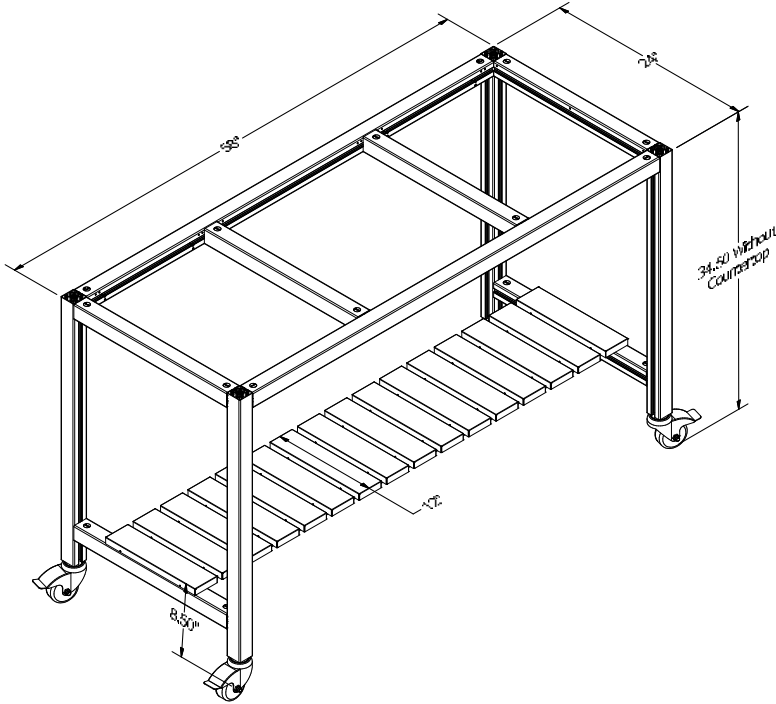

Cosmopolitan Tables: Eat & Prep with Casters

[*Return to Table of Contents](#)

Cosmopolitan Table Dining With Casters

Product Description
Cosmopolitan Dining Table with 4x 316 SS locking casters. 58"W x 24"D x 34.5"H without countertop. Midnight Matte powder coated frame. Fixed narrow shelf – 12"W x 8.5"H from floor – with Walnut powder coated decorative slats to allow for stool seating.   NOTE: Standard countertop that we provide is 12mm (.5") thick.   NOTE: PC SLATS parts can be powder coated to match an Outdoor Kitchen.
SKU
COSMOPOLITAN EAT CASTERS