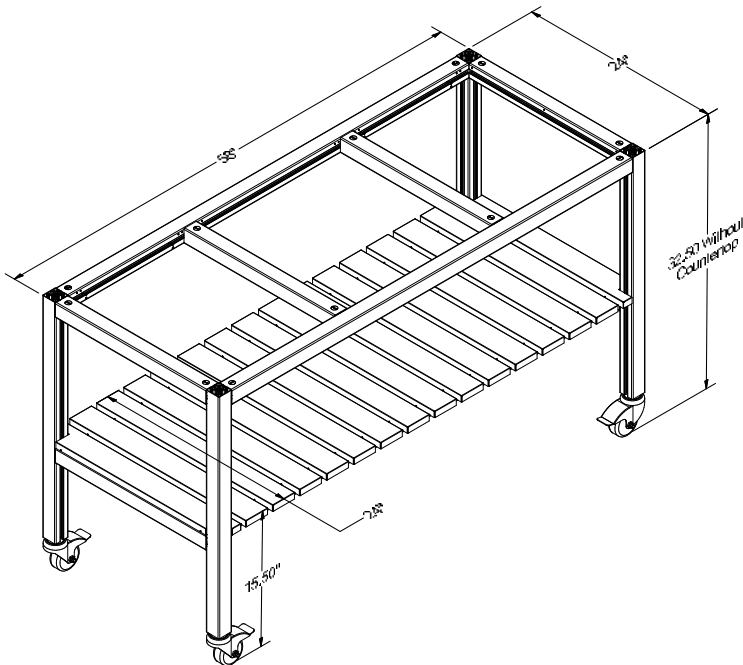

Cosmopolitan Table Prep ADA With Casters

Product Description
Cosmopolitan Prep Table ADA with 4x 316 SS locking casters. 58"W X 24"D X 32.5"H without countertop. Midnight Matte powder coated frame. Fixed shelf – 24"W x 15.5"H from floor – with Walnut powder coated decorative slats.   NOTE: Standard countertop that we provide is 12mm (.5") thick.   NOTE: PC SLATS parts can be powder coated to match an Outdoor Kitchen.
SKU
COSMOPOLITAN PREP ADA CASTERS