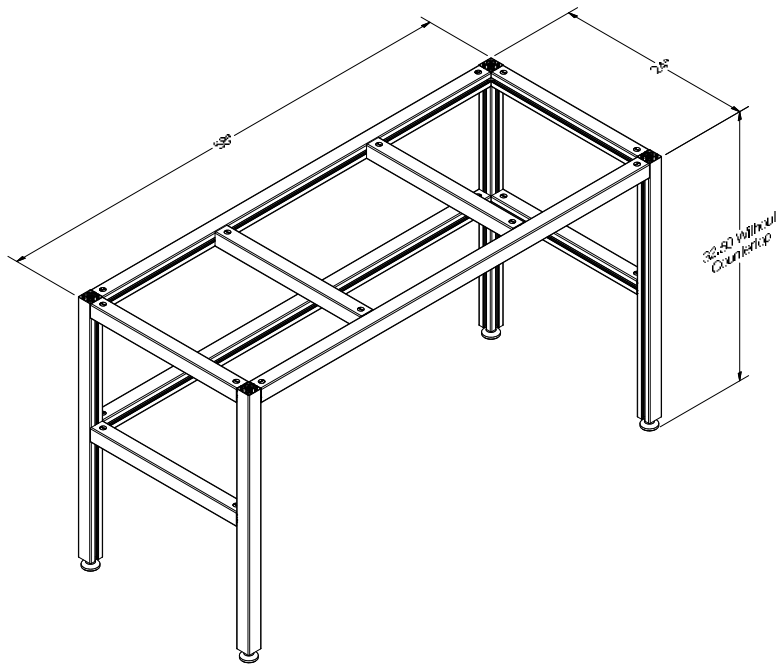

Cosmopolitan Tables: ADA Wheelchair Access

[*Return to Table of Contents](#)

Cosmopolitan Table Wheelchair Access

Product Description
Cosmopolitan ADA Wheelchair Access Table. 58"W x 24"D x 32.5"H without countertop. The feet allow for an extra 1.25" of height adjustment. Midnight Matte powder coated frame.
NOTE: Standard countertop that we provide is 12mm (.5") thick.
SKU
COSMOPOLITAN TABLE ACCESS ADA