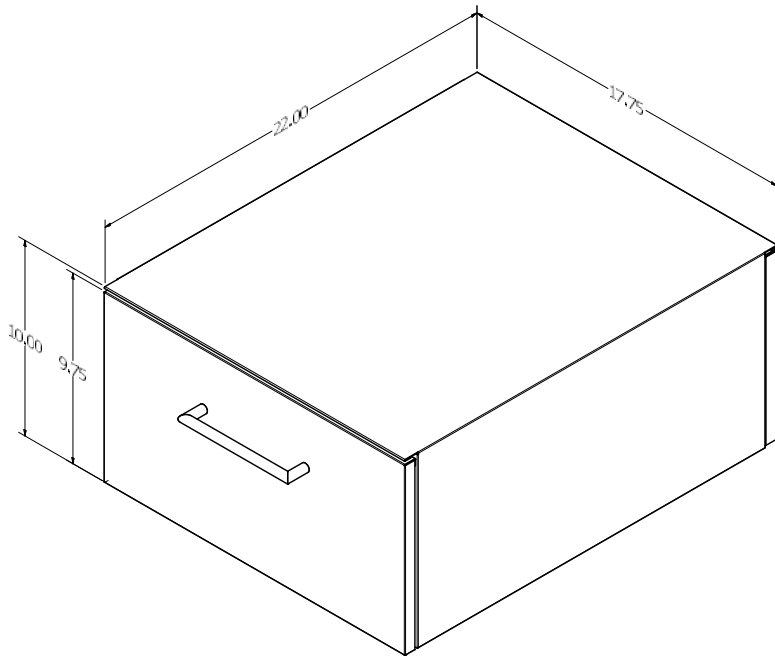

Cosmopolitan Kitchen: Tall Storage 18 and Triple Storage 18

[*Return to Table of Contents](#)

Product Description
Cosmopolitan Kitchen Tall Storage 18 - 17.75"W x 10"H x 22"D single storage drawer box. Attaches to Cosmopolitan Kitchen shelf. Interior: Walnut woodgrain OR match woodgrain Slat selection. Exterior: specify a Powder Coat Color under Part Notes, wood grain unavailable.   NOTE: Cosmopolitan Kitchens drawers come drilled and assembled with our standard stainless steel handle
SKU
COSMOPOLITAN KITCHEN TALL STORAGE 18