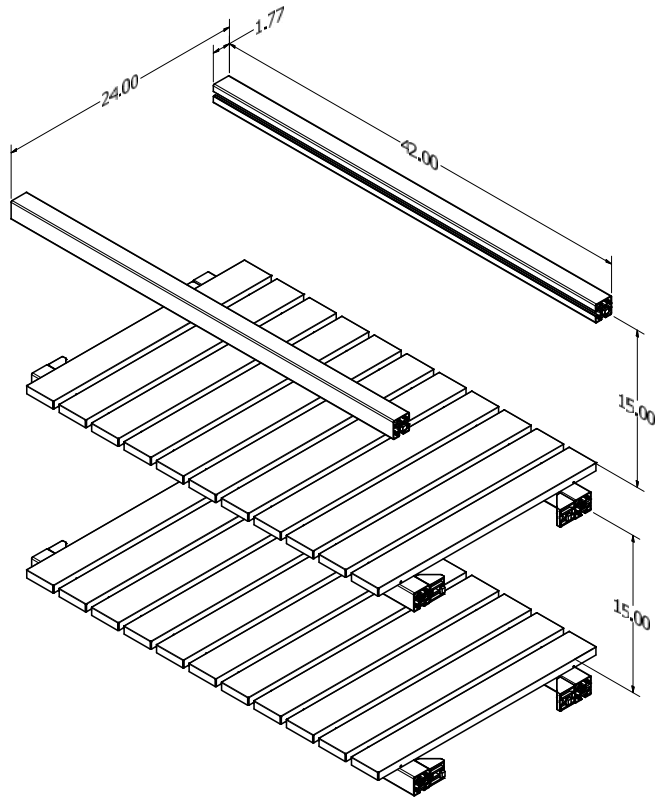

52.13"H (w/o countertop) x 24"D x 42"W and 60"W sections

Cosmopolitan Kitchen: Tall Shelving Section 42 and 60

[*Return to Table of Contents](#)

Product Description
Cosmopolitan Kitchen Tall Section 42 - 42"W x 24"D frame section. Attaches to Cosmopolitan Kitchen Tall Transition or Cosmopolitan Kitchen Tall End. Slats: specify one Powder Coat or Wood Grain color for Kitchen Tall Sections under Part Notes at no charge.
SKU
COSMOPOLITAN KITCHEN TALL SECTION 42