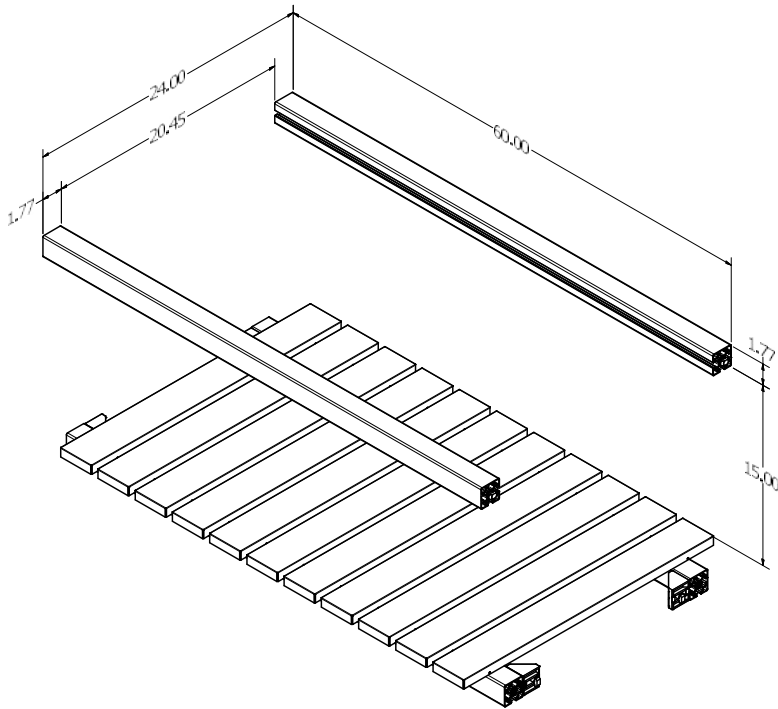

Cosmopolitan Kitchen: Section 42 and Section 60

[*Return to Table of Contents](#)

Product Description

Cosmopolitan Kitchen Section 42 - 42"W x 24"D frame section. Attaches to Cosmopolitan Kitchen Transition or Cosmopolitan Kitchen End. Slats: specify one Powder Coat or Wood Grain color for Kitchen Sections under Part Notes at no charge.