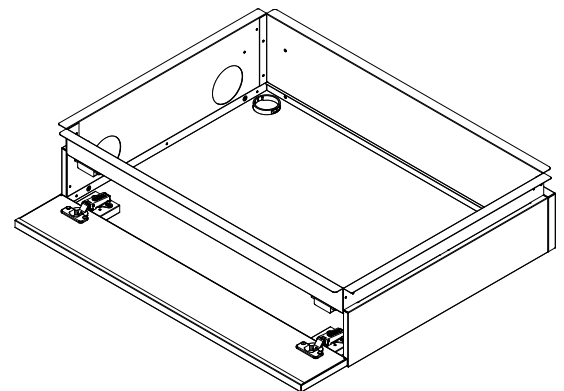

Product Description
Cosmopolitan Kitchen Trim Shell - generic shell to house drop-in appliances ONLY. Max drop-in cutout height=16.75", max depth=19.9". List manufacturer name, model, and cutout specs in Notes. Interior: Walnut woodgrain OR match woodgrain Slat selection. Exterior: specify a Powder Coat Color under Part Notes, wood grain unavailable.   NOTE: Cosmopolitan Kitchens drawers come drilled and assembled with our standard stainless steel handle
SKU
COSMOPOLITAN TRIM KIT SHELL