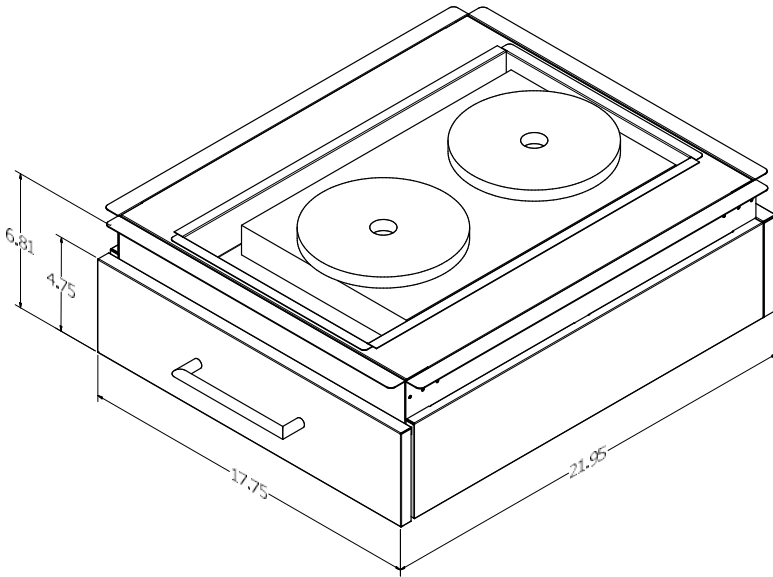

Cosmopolitan Kitchen: Invisacook and Trim Kit Shell

[*Return to Table of Contents](#)

Product Description
Cosmopolitan Kitchen Invisacook - 17.75"W x 6.8"H x 22"D Trim kit to house Invisacook unit with a purpose-built storage box. Interior: Walnut woodgrain OR match woodgrain Slat selection. Exterior: specify a Powder Coat Color under Part Notes, wood grain unavailable.   NOTE: Cosmopolitan Kitchens drawers come drilled and assembled with our standard stainless steel handle
SKU
COSMOPOLITAN KITCHEN INVISACOOK