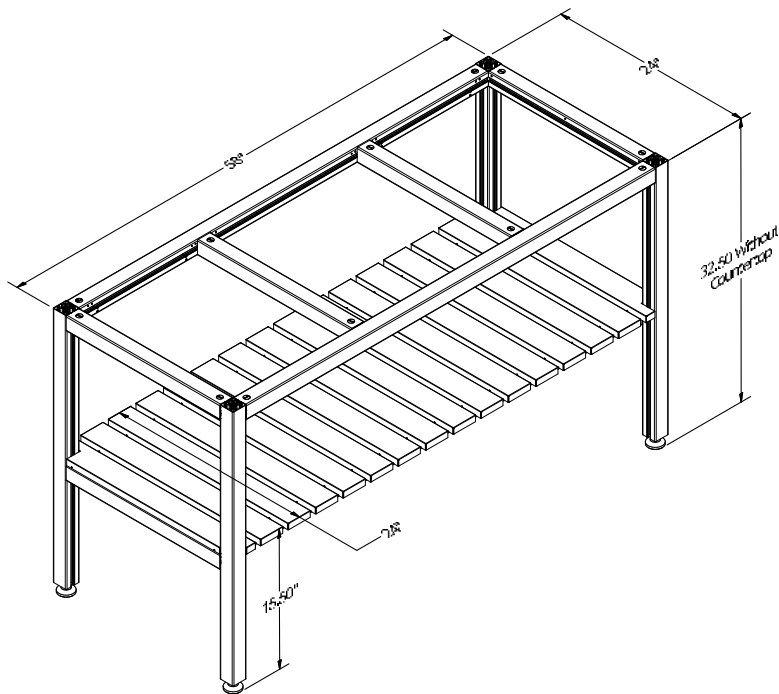

Cosmopolitan Table Prep With Casters

Product Description
<p>Cosmopolitan Prep Table with 4x 316 SS locking casters. 58"W x 24"D x 34.5"H without countertop. Midnight Matte powder coated frame. Fixed shelf – 24"W x 15.5"H from floor – with Walnut powder coated decorative slats.</p> <p>NOTE: Standard countertop that we provide is 12mm (.5") thick.</p> <p>NOTE: PC SLATS parts can be powder coated to match an Outdoor Kitchen.</p>
SKU
COSMOPOLITAN PREP CASTERS

Cosmopolitan Tables : Eat & Prep ADA

[*Return to Table of Contents](#)

Cosmopolitan Table Dining ADA

Product Description
<p>Cosmopolitan Dining Table ADA. 58"W X 24"D X 32.5"H without countertop. The feet allow for an extra 1.25" of height adjustment. Midnight Matte powder coated frame. Fixed narrow shelf – 12"W x 8.5"H from floor – with Walnut powder coated decorative slats to allow for stool seating.</p> <p>NOTE: Standard countertop that we provide is 12mm (.5") thick.</p> <p>NOTE: PC SLATS parts can be powder coated to match an Outdoor Kitchen.</p>
SKU
COSMOPOLITAN EAT ADA

Cosmopolitan Table Prep ADA

Product Description
<p>Cosmopolitan Prep Table ADA. 58"W X 24"D X 32.5"H without countertop. The feet allow for an extra 1.25" of height adjustment. Midnight Matte powder coated frame. Fixed shelf – 24"W x 15.5"H from floor – with Walnut powder coated decorative slats.</p> <p>NOTE: Standard countertop that we provide is 12mm (.5") thick.</p> <p>NOTE: PC SLATS parts can be powder coated to match an Outdoor Kitchen.</p>
SKU
COSMOPOLITAN PREP ADA